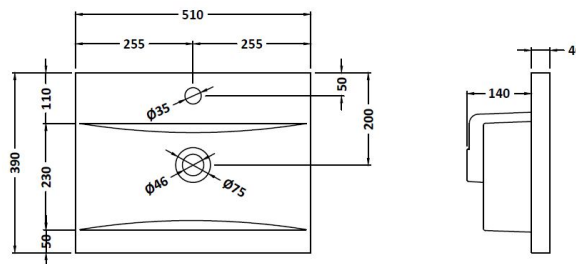

### Product Dimensions

Height (mm):	810
Width (mm):	500
Depth (mm):	383
Nett Weight (kg):	22

### Packaging Dimensions

Height (mm):	830
Width (mm):	520
Depth (mm):	405
Gross Weight (kg):	22.5

### Outer Box Dimensions (If Applicable)

Height (mm):	
Width (mm):	
Depth (mm):	
Gross Weight (kg):	
Barcode:	5056211891765

### Product Dimensions

Height (mm):	180
Width (mm):	510
Depth (mm):	390
Nett Weight (kg):	10.54