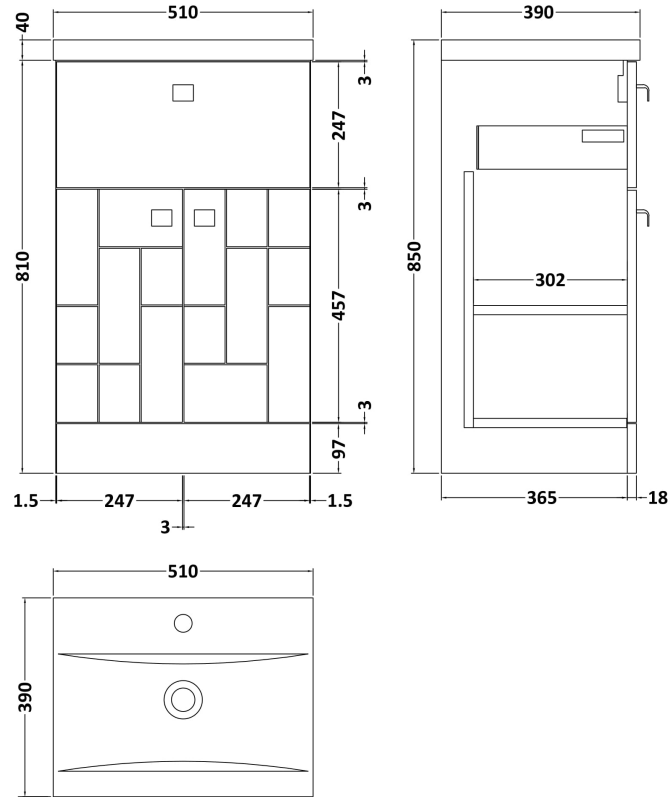

Sales Code: BLO204A

Description: 500 F/S 2-Door/Drawer Unit & Basin 1

Packaging Details

Barcode: 5056211891062