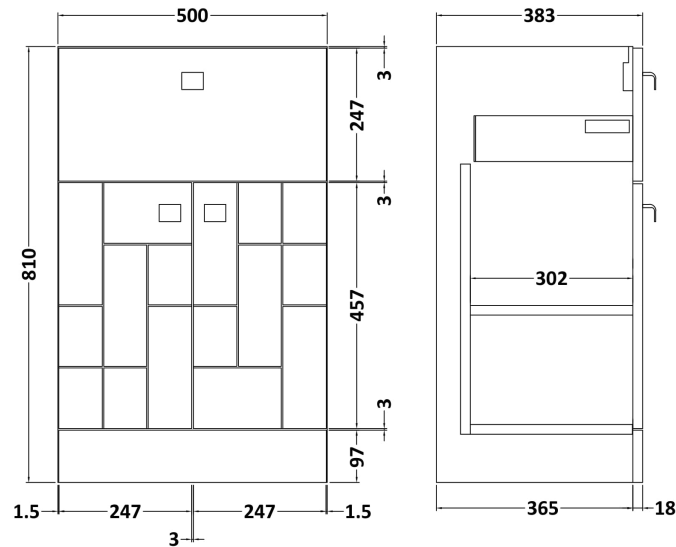

### Product Dimensions

Height (mm):	810
Width (mm):	500
Depth (mm):	383
Nett Weight (kg):	22

### Packaging Dimensions

Height (mm):	830
Width (mm):	520
Depth (mm):	405
Gross Weight (kg):	22.5

### Product Dimensions

Height (mm):	170
Width (mm):	500
Depth (mm):	390
Nett Weight (kg):	9

### Packaging Dimensions

Height (mm):	400
Width (mm):	520
Depth (mm):	200
Gross Weight (kg):	9