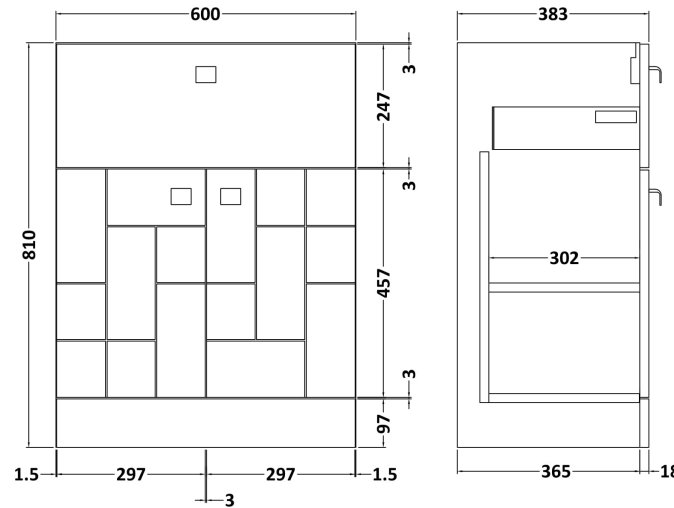

Sales Code: BLO101B

Description: 600 F/S 2-Door/Drawer Unit & Basin 2

Packaging Details

Barcode: 5056211890966

Sales Code: MOF103A

Description: 600 F/S 2-Door/Drawer Unit

Product Dimensions

Height (mm):	810
Width (mm):	600
Depth (mm):	383
Nett Weight (kg):	23

Packaging Dimensions

Height (mm):	885
Width (mm):	620
Depth (mm):	405
Gross Weight (kg):	23.5

Packaging Data

Box Colour:	Brown Cardboard Box
Box Qty:	1
Label Size:	100 x 50
Label Colour:	White Label
Label Qty:	2

Sales Code: NVM003

Description: Minimalist Basin 600mm

Product Dimensions

Height (mm):	170
Width (mm):	600
Depth (mm):	390
Nett Weight (kg):	10.76

Packaging Dimensions

Height (mm):	200
Width (mm):	400
Depth (mm):	620
Gross Weight (kg):	10.76

Packaging Data

Box Colour:	Brown Cardboard Box - Printed
Box Qty:	1
Label Size:	100 x 50
Label Colour:	White Label
Label Qty:	2

Outer Box Dimensions (If Applicable)

Height (mm):	
Width (mm):	
Depth (mm):	
Gross Weight (kg):	
Barcode:	5055146194668