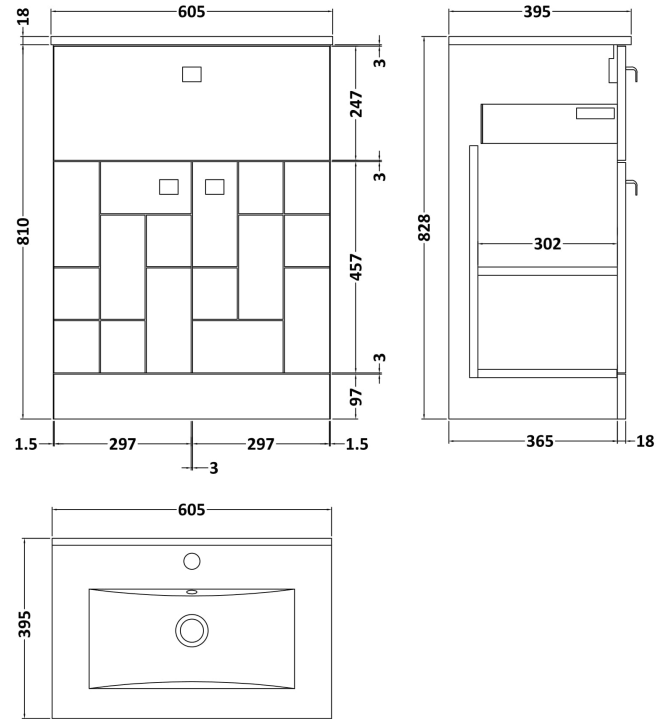

Sales Code: BLO101B

Description: 600 F/S 2-Door/Drawer Unit & Basin 2

Packaging Details

Barcode: 5056211890966

Sales Code: MOF103A

Description: 600 F/S 2-Door/Drawer Unit

Product Dimensions

Height (mm):	810
Width (mm):	600
Depth (mm):	383
Nett Weight (kg):	23

Packaging Dimensions

Height (mm):	885
Width (mm):	620
Depth (mm):	405
Gross Weight (kg):	23.5

Packaging Data

Box Colour:	Brown Cardboard Box
Box Qty:	1
Label Size:	100 x 50
Label Colour:	White Label
Label Qty:	2

Sales Code: NVM003

Description: Minimalist Basin 600mm

Product Dimensions

Height (mm):	170
Width (mm):	600
Depth (mm):	390
Nett Weight (kg):	10.76

Packaging Dimensions

Height (mm):	200
Width (mm):	400
Depth (mm):	620
Gross Weight (kg):	10.76

Packaging Data

Box Colour:	Brown Cardboard Box - Printed
Box Qty:	1
Label Size:	100 x 50
Label Colour:	White Label
Label Qty:	2

Outer Box Dimensions (If Applicable)

Height (mm):	
Width (mm):	
Depth (mm):	
Gross Weight (kg):	
Barcode:	5055146194668