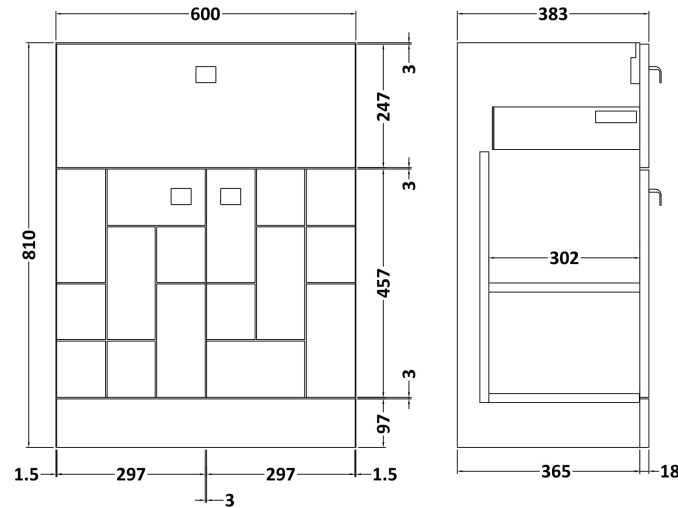

### Product Dimensions

Height (mm):	810
Width (mm):	600
Depth (mm):	383
Nett Weight (kg):	23

### Packaging Dimensions

Height (mm):	885
Width (mm):	620
Depth (mm):	405
Gross Weight (kg):	23.5

### Product Dimensions

Height (mm):	170
Width (mm):	610
Depth (mm):	395
Nett Weight (kg):	11

### Packaging Dimensions

Height (mm):	190
Width (mm):	630
Depth (mm):	415
Gross Weight (kg):	11.5