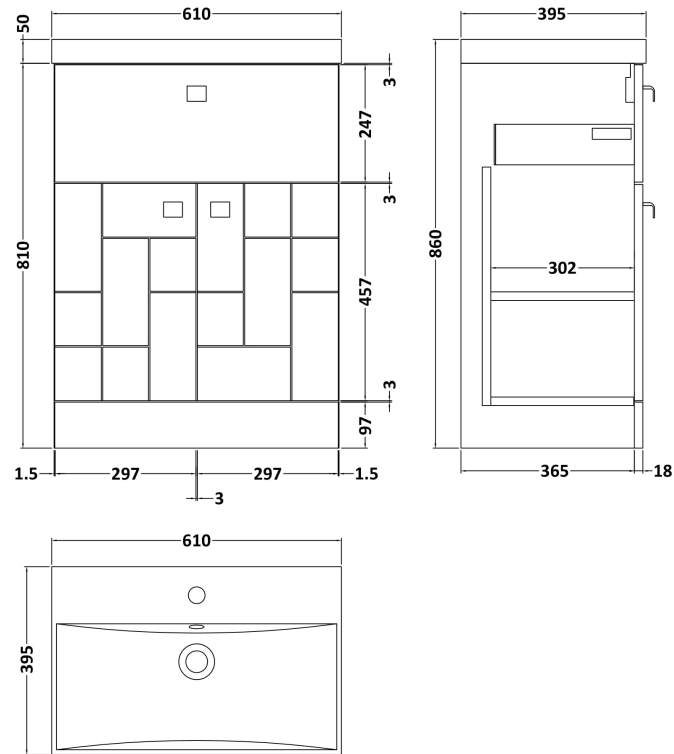

Sales Code: BLO301D

Description: 600 F/S 2-Door/Drawer Unit & Basin 3

Packaging Details

Barcode: 5056211892014