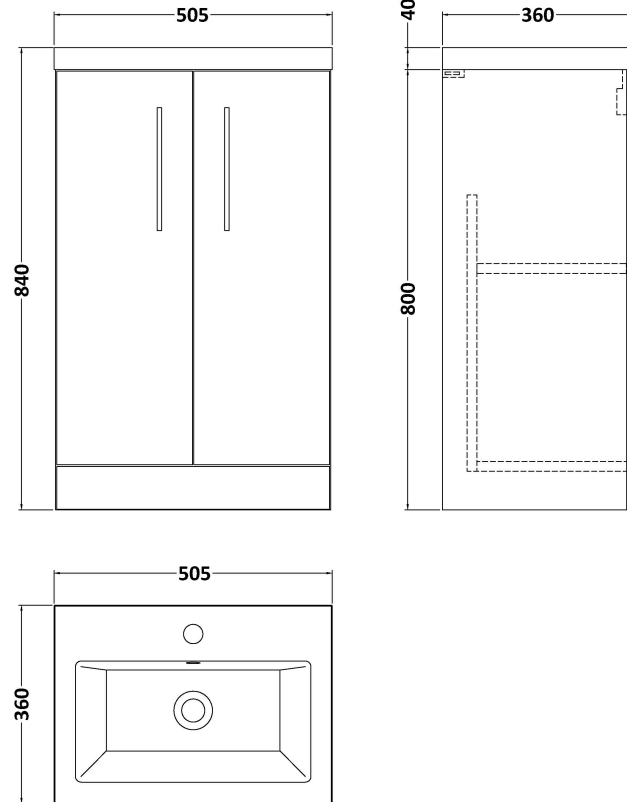

Sales Code: PAL004E

Description: 500 Fs 2-Door Vanity & Ceramic Basin

Packaging Details

Barcode: 5056211815891

Sales Code: NVF501CN

Description: 500 Fs 2-Door Unit (335 Deep)

Product Dimensions

Height (mm):	800
Width (mm):	500
Depth (mm):	353
Nett Weight (kg):	17

Packaging Dimensions

Height (mm):	835
Width (mm):	520
Depth (mm):	355
Gross Weight (kg):	17.5

Packaging Data

Box Colour:	Brown Cardboard Box
Box Qty:	1
Label Size:	100 x 50
Label Colour:	White Label
Label Qty:	2

Outer Box Dimensions (If Applicable)

Height (mm):	
Width (mm):	
Depth (mm):	
Gross Weight (kg):	
Barcode:	5056462660608

Product Details

Country of Origin:	United Kingdom
Fitting Instruction:	No
CE & UKCA:	N/A
FSC Certified Materials:	Yes
Colour:	Anthracite Woodgrain
Construction Method:	Cam & Wood Dowel
Construction Type:	Rigid
Cabinet Finish:	MFC Textured Woodgrain
Fascia Finish:	MFC Textured Woodgrain
Cabinet Thickness (mm):	18
Fascia Thickness (mm):	18
Drawer Included:	No
Drawer Type:	Not Applicable
No of Shelves:	1
Hinge Type:	95 Degree Clip-On Soft Close
Hinge Included:	Yes, Supplied
Adjustable Legs:	No, Not Required
Fixings Included:	Yes
Handle Style:	Contemporary
Waste Shroud:	No
Handle Included:	Yes, Supplied
Handle Type:	D-Shape

Sales Code: CBM312

Description: Ceramic Rear Tap Basin 505X360

Product Dimensions

Height (mm):	150
Width (mm):	505
Depth (mm):	360
Nett Weight (kg):	9

Packaging Dimensions

Height (mm):	555
Width (mm):	420
Depth (mm):	200
Gross Weight (kg):	9