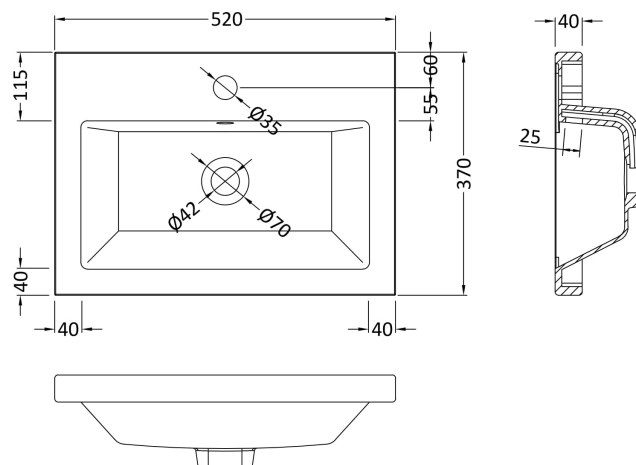

Sales Code: PAL004E

Description: 500 Fs 2-Door Vanity & Ceramic Basin

Packaging Details

Barcode: 5056211815891

Sales Code: NVF501CN

Description: 500 Fs 2-Door Unit (335 Deep)

Product Dimensions

Height (mm):	800
Width (mm):	500
Depth (mm):	353
Nett Weight (kg):	17

Packaging Dimensions

Height (mm):	835
Width (mm):	520
Depth (mm):	355
Gross Weight (kg):	17.5

Packaging Data

Box Colour:	Brown Cardboard Box
Box Qty:	1
Label Size:	100 x 50
Label Colour:	White Label
Label Qty:	2

Outer Box Dimensions (If Applicable)

Height (mm):	
Width (mm):	
Depth (mm):	
Gross Weight (kg):	
Barcode:	5056462660608

Product Details

Country of Origin:	United Kingdom
Fitting Instruction:	No
CE & UKCA:	N/A
FSC Certified Materials:	Yes
Colour:	Anthracite Woodgrain
Construction Method:	Cam & Wood Dowel
Construction Type:	Rigid
Cabinet Finish:	MFC Textured Woodgrain
Fascia Finish:	MFC Textured Woodgrain
Cabinet Thickness (mm):	18
Fascia Thickness (mm):	18
Drawer Included:	No
Drawer Type:	Not Applicable
No of Shelves:	1
Hinge Type:	95 Degree Clip-On Soft Close
Hinge Included:	Yes, Supplied
Adjustable Legs:	No, Not Required
Fixings Included:	Yes
Handle Style:	Contemporary
Waste Shroud:	No
Handle Included:	Yes, Supplied
Handle Type:	D-Shape

Sales Code: CBM312

Description: Ceramic Rear Tap Basin 505X360

Product Dimensions

Height (mm):	150
Width (mm):	505
Depth (mm):	360
Nett Weight (kg):	9

Packaging Dimensions

Height (mm):	555
Width (mm):	420
Depth (mm):	200
Gross Weight (kg):	9