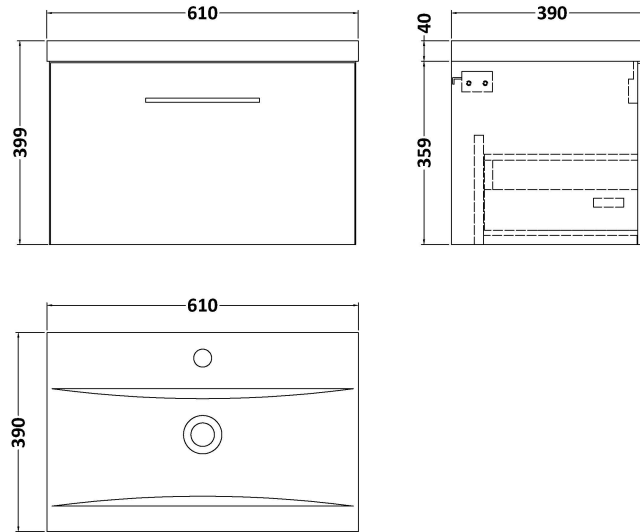

Sales Code: ARN622A

Description: 600 Wh 1-Drawer Vanity & Basin 1

Packaging Details

Barcode: 5056462667584

Sales Code: NVF622N

Description: 600 Single Drawer Unit (365 Deep)

Product Dimensions

Height (mm):	359
Width (mm):	600
Depth (mm):	383
Nett Weight (kg):	13

Packaging Dimensions

Height (mm):	391
Width (mm):	632
Depth (mm):	391
Gross Weight (kg):	13.5

Packaging Data

Box Colour:	Brown Cardboard Box
Box Qty:	1
Label Size:	100 x 50
Label Colour:	White Label
Label Qty:	2

Outer Box Dimensions (If Applicable)

Height (mm):	
Width (mm):	
Depth (mm):	
Gross Weight (kg):	
Barcode:	5056462660820

Product Details

Country of Origin:	United Kingdom
Fitting Instruction:	No
CE & UKCA:	N/A
FSC Certified Materials:	Yes
Colour:	Black Woodgrain
Construction Method:	Cam & Wood Dowel
Construction Type:	Rigid
Cabinet Finish:	MFC Textured Woodgrain
Fascia Finish:	MFC Textured Woodgrain
Cabinet Thickness (mm):	18
Fascia Thickness (mm):	18
Drawer Included:	Yes
Drawer Type:	80mm High Metal S/C Inc Galler
No of Shelves:	0
Hinge Type:	Not Applicable
Hinge Included:	Not Applicable
Adjustable Legs:	No, Not Required
Fixings Included:	Yes
Handle Style:	Contemporary
Waste Shroud:	Yes
Handle Included:	Yes, Supplied
Handle Type:	D-Shape

Sales Code: NVM013

Description: 600 Mid-Edged Basin 1 Th

Product Dimensions

Height (mm):	180
Width (mm):	610
Depth (mm):	390
Nett Weight (kg):	11

Packaging Dimensions

Height (mm):	200
Width (mm):	410
Depth (mm):	630
Gross Weight (kg):	11