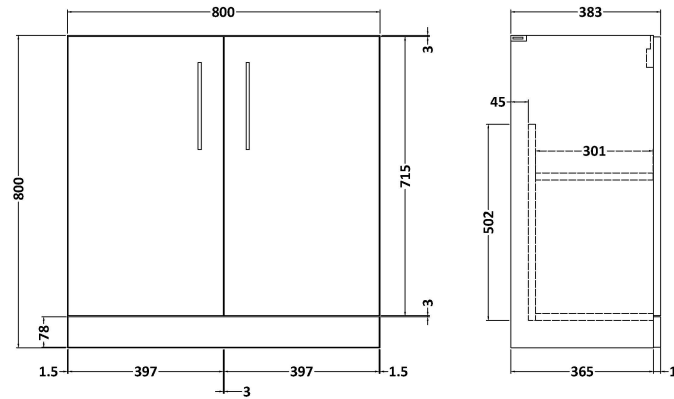

Sales Code: ARN2505D

Description: 800 Fs 2-Door Vanity & Basin 3

Packaging Details

Barcode: 5056462664842

Sales Code: NVF2505

Description: 800 Fs 2-Door Unit (365 Deep)

Product Dimensions

Height (mm):	800
Width (mm):	800
Depth (mm):	383
Nett Weight (kg):	25.5

Packaging Dimensions

Height (mm):	835
Width (mm):	820
Depth (mm):	375
Gross Weight (kg):	26

Packaging Data

Box Colour:	Brown Cardboard Box
Box Qty:	1
Label Size:	100 x 50
Label Colour:	White Label
Label Qty:	2

Sales Code: NVM035

Description: 800 Thin Edged Basin 1Th

Product Dimensions

Height (mm):	170
Width (mm):	810
Depth (mm):	395
Nett Weight (kg):	14.5

Packaging Dimensions

Height (mm):	190
Width (mm):	830
Depth (mm):	415
Gross Weight (kg):	15

Packaging Data

Box Colour:	Brown Cardboard Box
Box Qty:	1
Label Size:	100 x 50
Label Colour:	White Label
Label Qty:	2

Outer Box Dimensions (If Applicable)

Height (mm):	
Width (mm):	
Depth (mm):	
Gross Weight (kg):	
Barcode:	5056211853435