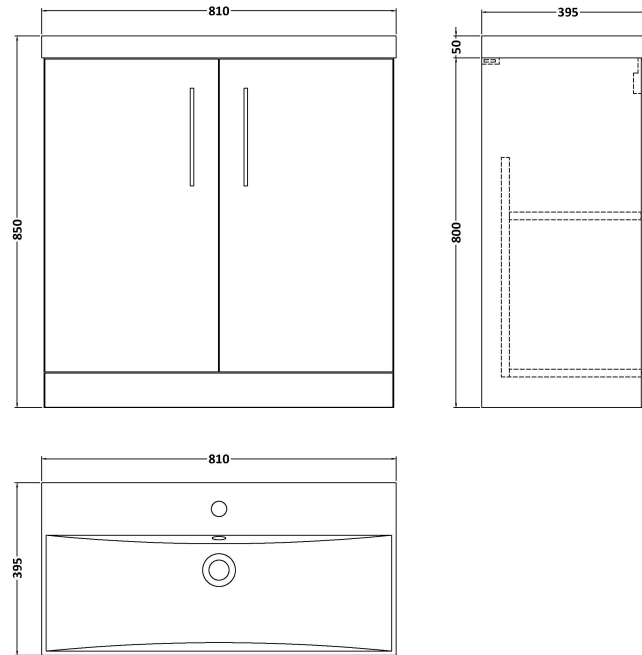

Sales Code: ARN2505D

Description: 800 Fs 2-Door Vanity & Basin 3

Packaging Details

Barcode: 5056462664842

Sales Code: NVF2505

Description: 800 Fs 2-Door Unit (365 Deep)

Product Dimensions

Height (mm):	800
Width (mm):	800
Depth (mm):	383
Nett Weight (kg):	25.5

Packaging Dimensions

Height (mm):	835
Width (mm):	820
Depth (mm):	375
Gross Weight (kg):	26

Packaging Data

Box Colour:	Brown Cardboard Box
Box Qty:	1
Label Size:	100 x 50
Label Colour:	White Label
Label Qty:	2

Outer Box Dimensions (If Applicable)

Height (mm):	
Width (mm):	
Depth (mm):	
Gross Weight (kg):	
Barcode:	5056462659992

Product Details

Country of Origin:	United Kingdom
Fitting Instruction:	No
CE & UKCA:	N/A
FSC Certified Materials:	Yes
Colour:	Grey Vicenza Oak
Construction Method:	Cam & Wood Dowel
Construction Type:	Rigid
Cabinet Finish:	MFC Textured Woodgrain
Fascia Finish:	MFC Textured Woodgrain
Cabinet Thickness (mm):	18
Fascia Thickness (mm):	18
Drawer Included:	No
Drawer Type:	Not Applicable
No of Shelves:	1
Hinge Type:	95 Degree Clip-On Soft Close
Hinge Included:	Yes, Supplied
Adjustable Legs:	No, Not Required
Fixings Included:	Yes
Handle Style:	Contemporary
Waste Shroud:	No
Handle Included:	Yes, Supplied
Handle Type:	D-Shape

Sales Code: NVM035

Description: 800 Thin Edged Basin 1Th

Product Dimensions

Height (mm):	170
Width (mm):	810
Depth (mm):	395
Nett Weight (kg):	14.5

Packaging Dimensions

Height (mm):	190
Width (mm):	830
Depth (mm):	415
Gross Weight (kg):	15