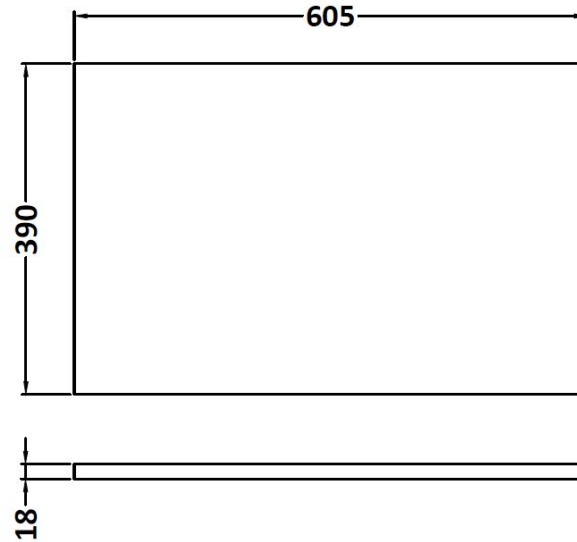

Packaging Dimensions

Height (mm):	391
Width (mm):	632
Depth (mm):	391
Gross Weight (kg):	13.5

Packaging Data

Box Colour:	Brown Cardboard Box - Printed
Box Qty:	0
Label Size:	0 x 0
Label Colour:	Not Applicable
Label Qty:	0

Outer Box Dimensions (If Applicable)

Height (mm):	
Width (mm):	
Depth (mm):	
Gross Weight (kg):	
Barcode:	5056462660783

Product Details

Country of Origin:	China
Fitting Instruction:	No
CE & UKCA:	N/A
FSC Certified Materials:	Yes
Colour:	Gloss White
Construction Method:	Cam & Wood Dowel
Construction Type:	Rigid
Cabinet Finish:	MFC Painted Gloss
Fascia Finish:	Mdf Painted Gloss
Cabinet Thickness (mm):	16
Fascia Thickness (mm):	18
Drawer Included:	Yes
Drawer Type:	80mm High Metal S/C Inc Galler
No of Shelves:	0
Hinge Type:	Not Applicable
Hinge Included:	Not Applicable
Adjustable Legs:	No, Not Required
Fixings Included:	Yes
Handle Style:	Contemporary
Waste Shroud:	Yes
Handle Included:	Yes, Supplied
Handle Type:	D-Shape

Sales Code: MWD160

Description: 600 Worktop (605X390x18mm)

Product Dimensions

Height (mm):	18
Width (mm):	605
Depth (mm):	390
Nett Weight (kg):	2.5

Packaging Dimensions

Height (mm):	25
Width (mm):	625
Depth (mm):	410
Gross Weight (kg):	3

Packaging Data

Box Colour:	Brown Cardboard Box - Printed
Box Qty:	1
Label Size:	100 x 50
Label Colour:	Not Applicable
Label Qty:	0

Outer Box Dimensions (If Applicable)

Height (mm):	
Width (mm):	
Depth (mm):	
Gross Weight (kg):	
Barcode:	5055275826263