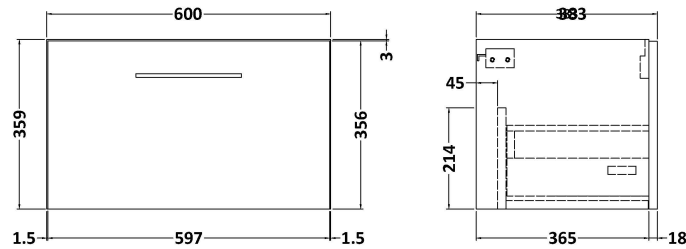

Sales Code: ARN122W

Description: 600 Wh 1-Drawer Vanity & Worktop

Packaging Details

Barcode: 5056462667379

Sales Code: NVF122

Description: 600 Single Drawer Unit (365 Deep)

Product Dimensions

Height (mm):	359
Width (mm):	600
Depth (mm):	383
Nett Weight (kg):	13

Packaging Dimensions

Height (mm):	391
Width (mm):	632
Depth (mm):	391
Gross Weight (kg):	13.5

Packaging Data

Box Colour:	Brown Cardboard Box - Printed
Box Qty:	0
Label Size:	0 x 0
Label Colour:	Not Applicable
Label Qty:	0

Outer Box Dimensions (If Applicable)

Height (mm):	
Width (mm):	
Depth (mm):	
Gross Weight (kg):	
Barcode:	5056462660783

Product Details

Country of Origin:	China
Fitting Instruction:	No
CE & UKCA:	N/A
FSC Certified Materials:	Yes
Colour:	Gloss White
Construction Method:	Cam & Wood Dowel
Construction Type:	Rigid
Cabinet Finish:	MFC Painted Gloss
Fascia Finish:	Mdf Painted Gloss
Cabinet Thickness (mm):	16
Fascia Thickness (mm):	18
Drawer Included:	Yes
Drawer Type:	80mm High Metal S/C Inc Galler
No of Shelves:	0
Hinge Type:	Not Applicable
Hinge Included:	Not Applicable
Adjustable Legs:	No, Not Required
Fixings Included:	Yes
Handle Style:	Contemporary
Waste Shroud:	Yes
Handle Included:	Yes, Supplied
Handle Type:	D-Shape

Sales Code: MWD160

Description: 600 Worktop (605X390x18mm)

Product Dimensions

Height (mm):	18
Width (mm):	605
Depth (mm):	390
Nett Weight (kg):	2.5

Packaging Dimensions

Height (mm):	25
Width (mm):	625
Depth (mm):	410
Gross Weight (kg):	3