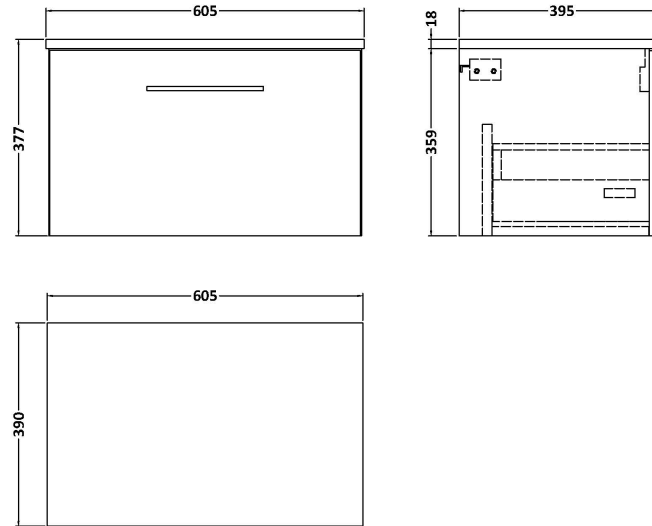

Sales Code: ARN122W

Description: 600 Wh 1-Drawer Vanity & Worktop

Packaging Details

Barcode: 5056462667379

Sales Code: NVF122

Description: 600 Single Drawer Unit (365 Deep)

Product Dimensions

Height (mm):	359
Width (mm):	600
Depth (mm):	383
Nett Weight (kg):	13

Packaging Dimensions

Height (mm):	391
Width (mm):	632
Depth (mm):	391
Gross Weight (kg):	13.5

Packaging Data

Box Colour:	Brown Cardboard Box - Printed
Box Qty:	0
Label Size:	0 x 0
Label Colour:	Not Applicable
Label Qty:	0

Outer Box Dimensions (If Applicable)

Height (mm):	
Width (mm):	
Depth (mm):	
Gross Weight (kg):	
Barcode:	5056462660783

Product Details

Country of Origin:	China
Fitting Instruction:	No
CE & UKCA:	N/A
FSC Certified Materials:	Yes
Colour:	Gloss White
Construction Method:	Cam & Wood Dowel
Construction Type:	Rigid
Cabinet Finish:	MFC Painted Gloss
Fascia Finish:	Mdf Painted Gloss
Cabinet Thickness (mm):	16
Fascia Thickness (mm):	18
Drawer Included:	Yes
Drawer Type:	80mm High Metal S/C Inc Galler
No of Shelves:	0
Hinge Type:	Not Applicable
Hinge Included:	Not Applicable
Adjustable Legs:	No, Not Required
Fixings Included:	Yes
Handle Style:	Contemporary
Waste Shroud:	Yes
Handle Included:	Yes, Supplied
Handle Type:	D-Shape

Sales Code: MWD160

Description: 600 Worktop (605X390x18mm)

Product Dimensions

Height (mm):	18
Width (mm):	605
Depth (mm):	390
Nett Weight (kg):	2.5

Packaging Dimensions

Height (mm):	25
Width (mm):	625
Depth (mm):	410
Gross Weight (kg):	3