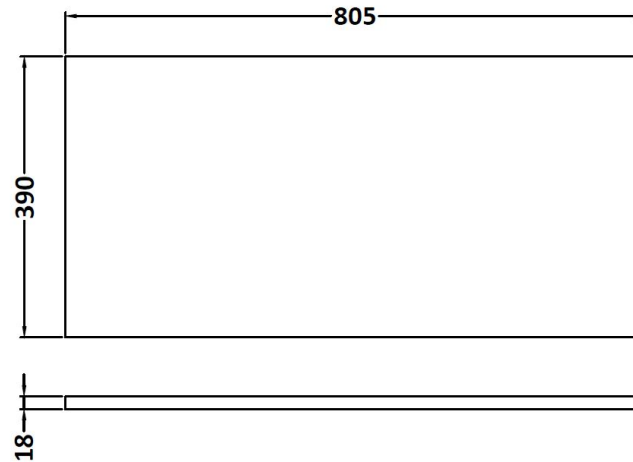

Sales Code: ARN125W

Description: 800 Wh 1-Drawer Vanity & Worktop

Packaging Details

Barcode: 5056462668635

Sales Code: NVF125

Description: 800 Single Drawer Unit (365 Deep)

Product Dimensions

Height (mm):	359
Width (mm):	800
Depth (mm):	383
Nett Weight (kg):	17

Packaging Dimensions

Height (mm):	391
Width (mm):	832
Depth (mm):	391
Gross Weight (kg):	17.5

Packaging Data

Box Colour:	Brown Cardboard Box - Printed
Box Qty:	0
Label Size:	0 x 0
Label Colour:	Not Applicable
Label Qty:	0

Outer Box Dimensions (If Applicable)

Height (mm):	
Width (mm):	
Depth (mm):	
Gross Weight (kg):	
Barcode:	5056462660851

Product Details

Country of Origin:	China
Fitting Instruction:	No
CE & UKCA:	N/A
FSC Certified Materials:	Yes
Colour:	Gloss White
Construction Method:	Cam & Wood Dowel
Construction Type:	Rigid
Cabinet Finish:	MFC Painted Gloss
Fascia Finish:	Mdf Painted Gloss
Cabinet Thickness (mm):	16
Fascia Thickness (mm):	18
Drawer Included:	Yes
Drawer Type:	80mm High Metal S/C Inc Galler
No of Shelves:	0
Hinge Type:	Not Applicable
Hinge Included:	Not Applicable
Adjustable Legs:	No, Not Required
Fixings Included:	Yes
Handle Style:	Contemporary
Waste Shroud:	Yes
Handle Included:	Yes, Supplied
Handle Type:	D-Shape

Sales Code: MWD170

Description: 800 Worktop (805X390x18mm)

Product Dimensions

Height (mm):	18
Width (mm):	805
Depth (mm):	390
Nett Weight (kg):	3.5

Packaging Dimensions

Height (mm):	25
Width (mm):	825
Depth (mm):	410
Gross Weight (kg):	3.5