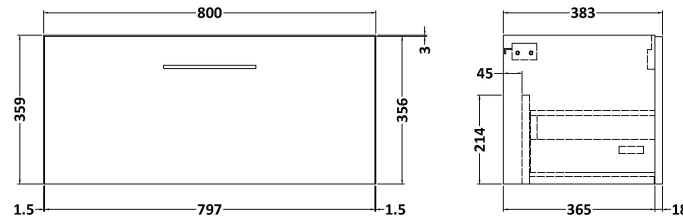

Sales Code: ARN125W

Description: 800 Wh 1-Drawer Vanity & Worktop

Packaging Details

Barcode: 5056462668635

Sales Code: NVF125

Description: 800 Single Drawer Unit (365 Deep)

Product Dimensions

Height (mm):	359
Width (mm):	800
Depth (mm):	383
Nett Weight (kg):	17

Packaging Dimensions

Height (mm):	391
Width (mm):	832
Depth (mm):	391
Gross Weight (kg):	17.5

Packaging Data

Box Colour:	Brown Cardboard Box - Printed
Box Qty:	0
Label Size:	0 x 0
Label Colour:	Not Applicable
Label Qty:	0

Outer Box Dimensions (If Applicable)

Height (mm):	
Width (mm):	
Depth (mm):	
Gross Weight (kg):	
Barcode:	5056462660851

Product Details

Country of Origin:	China
Fitting Instruction:	No
CE & UKCA:	N/A
FSC Certified Materials:	Yes
Colour:	Gloss White
Construction Method:	Cam & Wood Dowel
Construction Type:	Rigid
Cabinet Finish:	MFC Painted Gloss
Fascia Finish:	Mdf Painted Gloss
Cabinet Thickness (mm):	16
Fascia Thickness (mm):	18
Drawer Included:	Yes
Drawer Type:	80mm High Metal S/C Inc Galler
No of Shelves:	0
Hinge Type:	Not Applicable
Hinge Included:	Not Applicable
Adjustable Legs:	No, Not Required
Fixings Included:	Yes
Handle Style:	Contemporary
Waste Shroud:	Yes
Handle Included:	Yes, Supplied
Handle Type:	D-Shape

Sales Code: MWD170

Description: 800 Worktop (805X390x18mm)

Product Dimensions

Height (mm):	18
Width (mm):	805
Depth (mm):	390
Nett Weight (kg):	3.5

Packaging Dimensions

Height (mm):	25
Width (mm):	825
Depth (mm):	410
Gross Weight (kg):	3.5