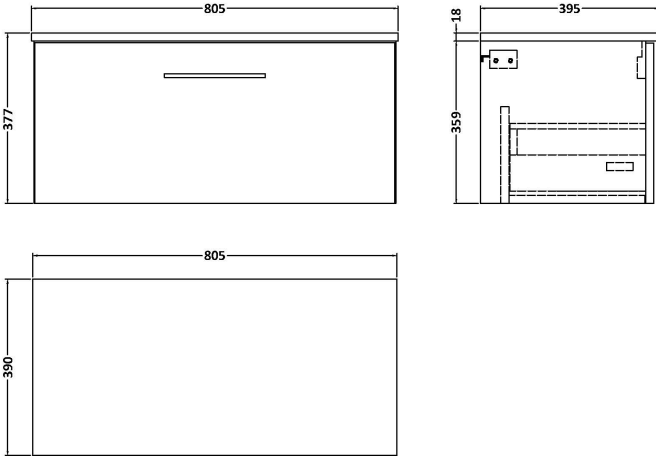

Sales Code: ARN125W

Description: 800 Wh 1-Drawer Vanity & Worktop

Packaging Details

Barcode: 5056462668635

Sales Code: NVF125

Description: 800 Single Drawer Unit (365 Deep)

Product Dimensions

Height (mm):	359
Width (mm):	800
Depth (mm):	383
Nett Weight (kg):	17

Packaging Dimensions

Height (mm):	391
Width (mm):	832
Depth (mm):	391
Gross Weight (kg):	17.5

Packaging Data

Box Colour:	Brown Cardboard Box - Printed
Box Qty:	0
Label Size:	0 x 0
Label Colour:	Not Applicable
Label Qty:	0

Outer Box Dimensions (If Applicable)

Height (mm):	
Width (mm):	
Depth (mm):	
Gross Weight (kg):	
Barcode:	5056462660851

Product Details

Country of Origin:	China
Fitting Instruction:	No
CE & UKCA:	N/A
FSC Certified Materials:	Yes
Colour:	Gloss White
Construction Method:	Cam & Wood Dowel
Construction Type:	Rigid
Cabinet Finish:	MFC Painted Gloss
Fascia Finish:	Mdf Painted Gloss
Cabinet Thickness (mm):	16
Fascia Thickness (mm):	18
Drawer Included:	Yes
Drawer Type:	80mm High Metal S/C Inc Galler
No of Shelves:	0
Hinge Type:	Not Applicable
Hinge Included:	Not Applicable
Adjustable Legs:	No, Not Required
Fixings Included:	Yes
Handle Style:	Contemporary
Waste Shroud:	Yes
Handle Included:	Yes, Supplied
Handle Type:	D-Shape

Sales Code: MWD170

Description: 800 Worktop (805X390x18mm)

Product Dimensions

Height (mm):	18
Width (mm):	805
Depth (mm):	390
Nett Weight (kg):	3.5

Packaging Dimensions

Height (mm):	25
Width (mm):	825
Depth (mm):	410
Gross Weight (kg):	3.5