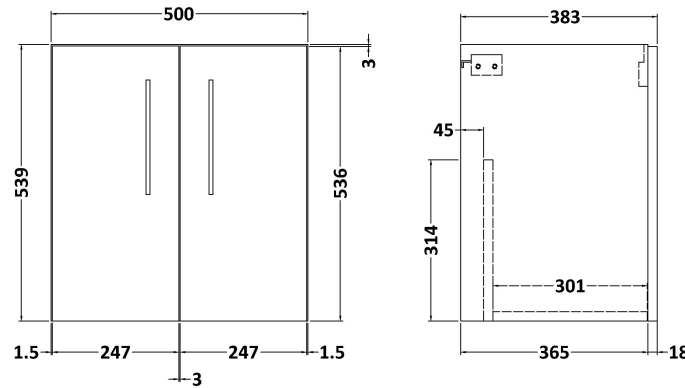

### Product Dimensions

Height (mm):	540
Width (mm):	500
Depth (mm):	383
Nett Weight (kg):	12.6

### Packaging Dimensions

Height (mm):	560
Width (mm):	520
Depth (mm):	405
Gross Weight (kg):	13.1

### Product Dimensions

Height (mm):	180
Width (mm):	510
Depth (mm):	390
Nett Weight (kg):	10.54

### Packaging Dimensions

Height (mm):	210
Width (mm):	410
Depth (mm):	530
Gross Weight (kg):	10.54