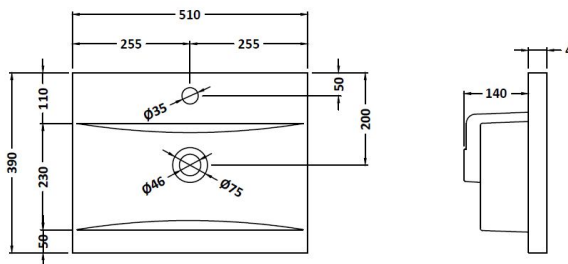

### Product Dimensions

Height (mm):	540
Width (mm):	500
Depth (mm):	383
Nett Weight (kg):	12.6

### Outer Box Dimensions (If Applicable)

Height (mm):	
Width (mm):	
Depth (mm):	
Gross Weight (kg):	
Barcode:	5056462660240

### Product Dimensions

Height (mm):	180
Width (mm):	510
Depth (mm):	390
Nett Weight (kg):	10.54

### Packaging Dimensions

Height (mm):	210
Width (mm):	410
Depth (mm):	530
Gross Weight (kg):	10.54