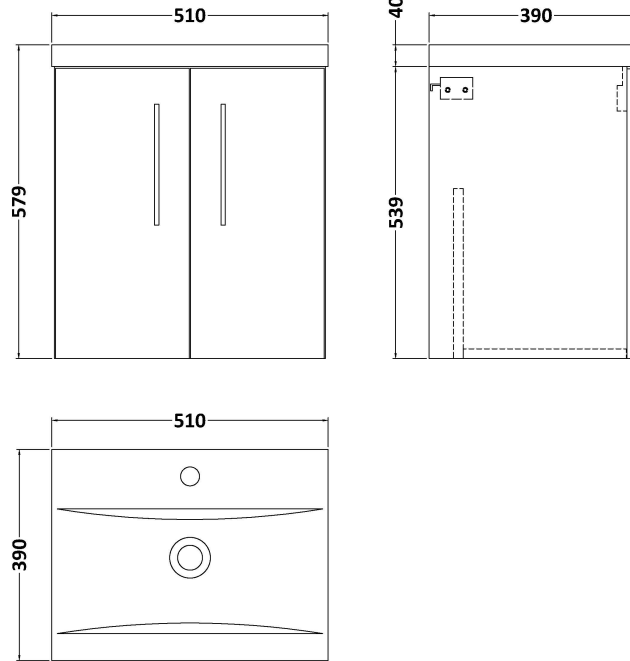

Sales Code: ARN621A

Description: 500 Wh 2-Door Vanity & Basin 1

Packaging Details

Barcode: 5056462667256