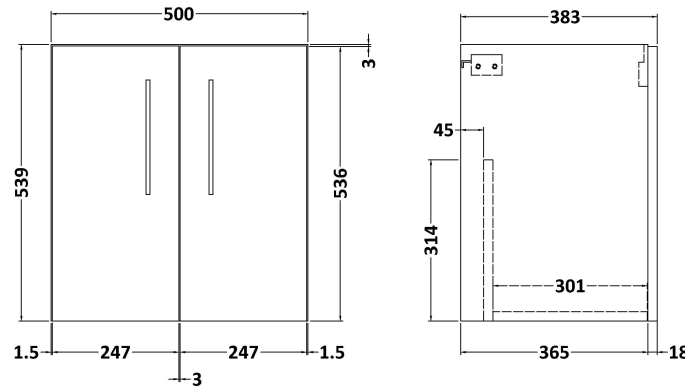

### Product Dimensions

Height (mm):	539
Width (mm):	500
Depth (mm):	383
Nett Weight (kg):	12.6

### Packaging Dimensions

Height (mm):	560
Width (mm):	520
Depth (mm):	405
Gross Weight (kg):	13.1

### Product Dimensions

Height (mm):	180
Width (mm):	510
Depth (mm):	390
Nett Weight (kg):	10.54

### Packaging Dimensions

Height (mm):	210
Width (mm):	410
Depth (mm):	530
Gross Weight (kg):	10.54