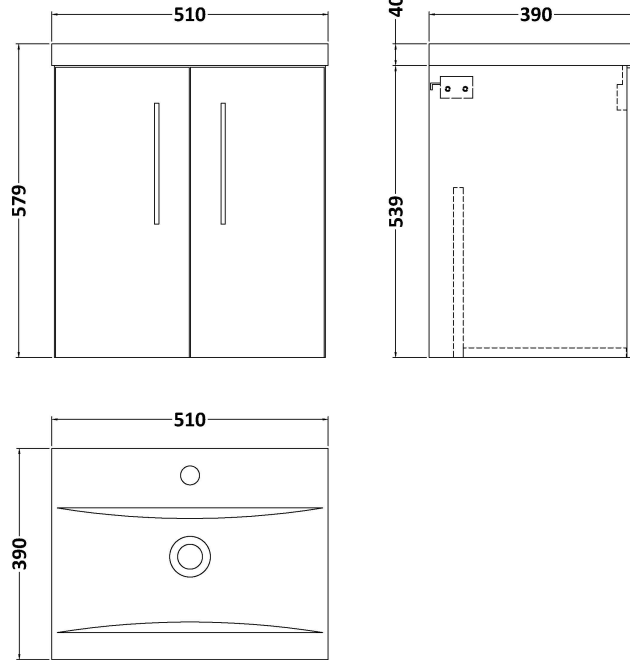

Sales Code: ARN121A

Description: 500 Wh 2-Door Vanity & Basin 1

Packaging Details

Barcode: 5056462667133