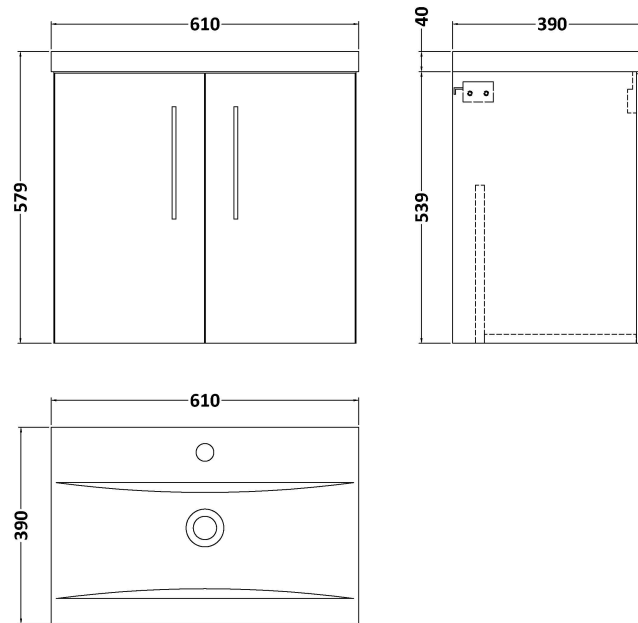

Sales Code: ARN123A

Description: 600 Wh 2-Door Vanity & Basin 1

Packaging Details

Barcode: 5056462667768

Sales Code: NVF123

Description: 600 Wh 2-Door Unit (365 Deep)

Product Dimensions

Height (mm):	539
Width (mm):	600
Depth (mm):	383
Nett Weight (kg):	14.2

Packaging Dimensions

Height (mm):	560
Width (mm):	620
Depth (mm):	405
Gross Weight (kg):	14.7

Packaging Data

Box Colour:	Brown Cardboard Box - Printed
Box Qty:	0
Label Size:	0 x 0
Label Colour:	Not Applicable
Label Qty:	0

Outer Box Dimensions (If Applicable)

Height (mm):	
Width (mm):	
Depth (mm):	
Gross Weight (kg):	
Barcode:	5056462614380

Product Details

Country of Origin:	China
Fitting Instruction:	No
CE & UKCA:	N/A
FSC Certified Materials:	Yes
Colour:	Gloss White
Construction Method:	Cam & Wood Dowel
Construction Type:	Rigid
Cabinet Finish:	MFC Painted Gloss
Fascia Finish:	Mdf Painted Gloss
Cabinet Thickness (mm):	16
Fascia Thickness (mm):	18
Drawer Included:	No
Drawer Type:	Not Applicable
No of Shelves:	0
Hinge Type:	95 Degree Soft Close
Hinge Included:	Yes, Supplied
Adjustable Legs:	No, Not Required
Fixings Included:	Yes
Handle Style:	Contemporary
Waste Shroud:	No
Handle Included:	Yes, Supplied
Handle Type:	D-Shape

Sales Code: NVM013

Description: 600 Mid-Edged Basin 1 Th

Product Dimensions

Height (mm):	180
Width (mm):	610
Depth (mm):	390
Nett Weight (kg):	11

Packaging Dimensions

Height (mm):	200
Width (mm):	410
Depth (mm):	630
Gross Weight (kg):	11