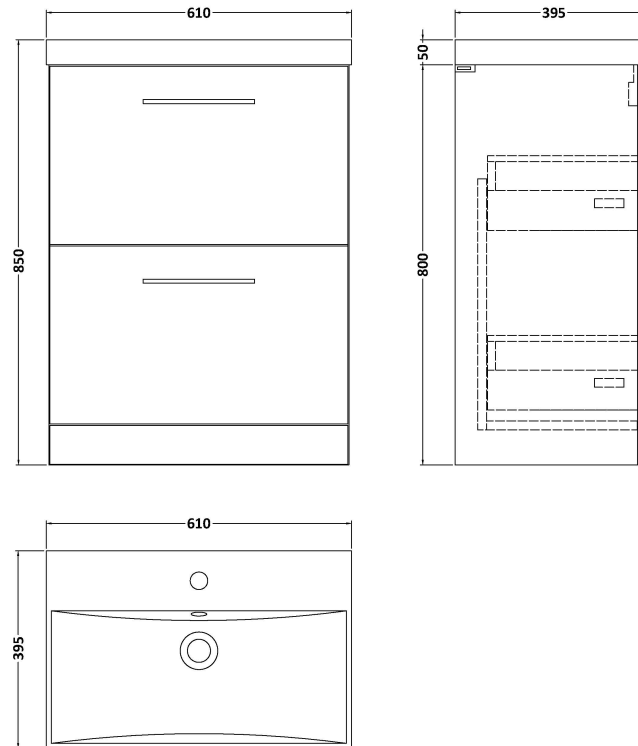

Sales Code: ARN633D

Description: 600 Fs 2-Drawer Vanity & Basin 3

Packaging Details

Barcode: 5056462666853

Sales Code: NVF633N

Description: 600 Fs 2-Drawer Unit (365 Deep)

Product Dimensions

Height (mm):	800
Width (mm):	600
Depth (mm):	383
Nett Weight (kg):	26

Packaging Dimensions

Height (mm):	835
Width (mm):	632
Depth (mm):	391
Gross Weight (kg):	26.5

Packaging Data

Box Colour:	Brown Cardboard Box
Box Qty:	1
Label Size:	100 x 50
Label Colour:	White Label
Label Qty:	2

Outer Box Dimensions (If Applicable)

Height (mm):	
Width (mm):	
Depth (mm):	
Gross Weight (kg):	
Barcode:	5056462660684

Product Details

Country of Origin:	United Kingdom
Fitting Instruction:	No
CE & UKCA:	N/A
FSC Certified Materials:	Yes
Colour:	Black Woodgrain
Construction Method:	Cam & Wood Dowel
Construction Type:	Rigid
Cabinet Finish:	MFC Textured Woodgrain
Fascia Finish:	MFC Textured Woodgrain
Cabinet Thickness (mm):	18
Fascia Thickness (mm):	18
Drawer Included:	Yes
Drawer Type:	80mm High Metal S/C Inc Galler
No of Shelves:	0
Hinge Type:	Not Applicable
Hinge Included:	Not Applicable
Adjustable Legs:	No, Not Required
Fixings Included:	Yes
Handle Style:	Contemporary
Waste Shroud:	Yes
Handle Included:	Yes, Supplied
Handle Type:	D-Shape

Sales Code: NVM033

Description: 600 Thin Edged Basin 1Th

Product Dimensions

Height (mm):	170
Width (mm):	610
Depth (mm):	395
Nett Weight (kg):	11

Packaging Dimensions

Height (mm):	190
Width (mm):	630
Depth (mm):	415
Gross Weight (kg):	11.5