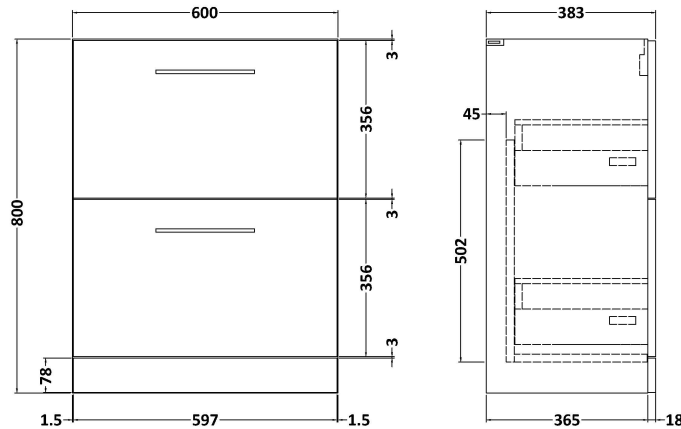

Sales Code: ARN633D

Description: 600 Fs 2-Drawer Vanity & Basin 3

Packaging Details

Barcode: 5056462666853

Sales Code: NVF633N

Description: 600 Fs 2-Drawer Unit (365 Deep)

Product Dimensions

Height (mm):	800
Width (mm):	600
Depth (mm):	383
Nett Weight (kg):	26

Packaging Dimensions

Height (mm):	835
Width (mm):	632
Depth (mm):	391
Gross Weight (kg):	26.5

Packaging Data

Box Colour:	Brown Cardboard Box
Box Qty:	1
Label Size:	100 x 50
Label Colour:	White Label
Label Qty:	2

Outer Box Dimensions (If Applicable)

Height (mm):	
Width (mm):	
Depth (mm):	
Gross Weight (kg):	
Barcode:	5056462660684

Product Details

Country of Origin:	United Kingdom
Fitting Instruction:	No
CE & UKCA:	N/A
FSC Certified Materials:	Yes
Colour:	Black Woodgrain
Construction Method:	Cam & Wood Dowel
Construction Type:	Rigid
Cabinet Finish:	MFC Textured Woodgrain
Fascia Finish:	MFC Textured Woodgrain
Cabinet Thickness (mm):	18
Fascia Thickness (mm):	18
Drawer Included:	Yes
Drawer Type:	80mm High Metal S/C Inc Galler
No of Shelves:	0
Hinge Type:	Not Applicable
Hinge Included:	Not Applicable
Adjustable Legs:	No, Not Required
Fixings Included:	Yes
Handle Style:	Contemporary
Waste Shroud:	Yes
Handle Included:	Yes, Supplied
Handle Type:	D-Shape

Sales Code: NVM033

Description: 600 Thin Edged Basin 1Th

Product Dimensions

Height (mm):	170
Width (mm):	610
Depth (mm):	395
Nett Weight (kg):	11

Packaging Dimensions

Height (mm):	190
Width (mm):	630
Depth (mm):	415
Gross Weight (kg):	11.5