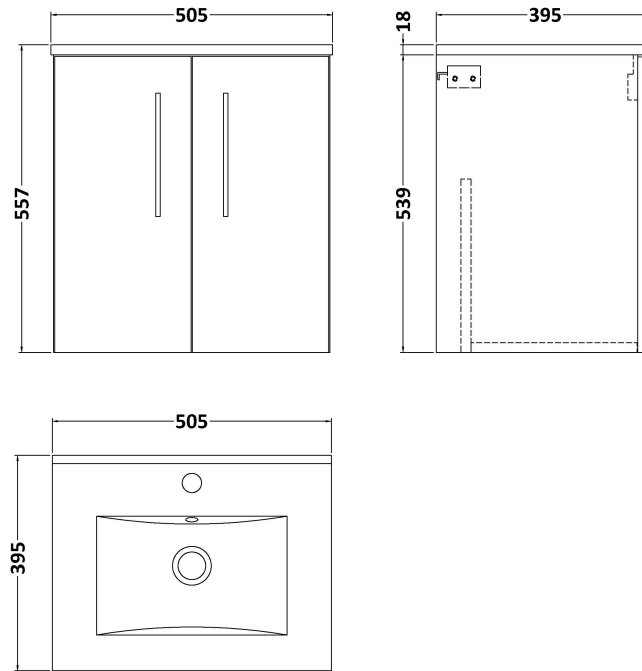

Sales Code: ARN621B

Description: 500 Wh 2-Door Vanity & Basin 2

Packaging Details

Barcode: 5056462667263

Sales Code: NVF621N

Description: 500 Wh 2-Door Unit (365 Deep)

Product Dimensions

Height (mm):	540
Width (mm):	500
Depth (mm):	383
Nett Weight (kg):	12.6

Packaging Dimensions

Height (mm):	560
Width (mm):	520
Depth (mm):	405
Gross Weight (kg):	13.1

Packaging Data

Box Colour:	Brown Cardboard Box
Box Qty:	1
Label Size:	100 x 50
Label Colour:	White Label
Label Qty:	2

Sales Code: NVM001

Description: 500mm Minimalist Basin 1Th

Product Dimensions

Height (mm):	170
Width (mm):	500
Depth (mm):	390
Nett Weight (kg):	9

Packaging Dimensions

Height (mm):	400
Width (mm):	520
Depth (mm):	200
Gross Weight (kg):	9

Packaging Data

Box Colour:	Brown Cardboard Box
Box Qty:	1
Label Size:	105 x 50
Label Colour:	White Label
Label Qty:	1

Outer Box Dimensions (If Applicable)

Height (mm):	
Width (mm):	
Depth (mm):	
Gross Weight (kg):	
Barcode:	5055275828670