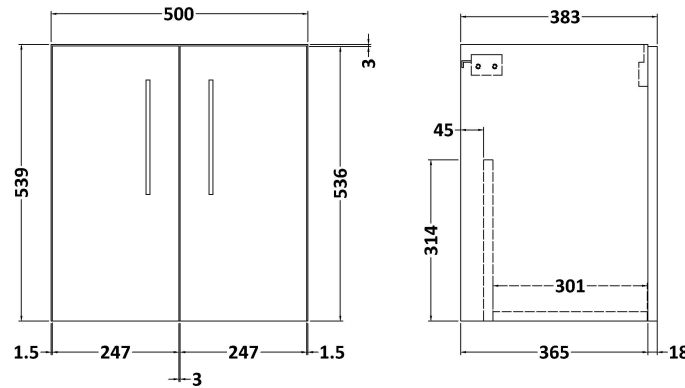

Sales Code: ARN621B

Description: 500 Wh 2-Door Vanity & Basin 2

Packaging Details

Barcode: 5056462667263

Sales Code: NVF621N

Description: 500 Wh 2-Door Unit (365 Deep)

Product Dimensions

Height (mm):	540
Width (mm):	500
Depth (mm):	383
Nett Weight (kg):	12.6

Packaging Dimensions

Height (mm):	560
Width (mm):	520
Depth (mm):	405
Gross Weight (kg):	13.1

Packaging Data

Box Colour:	Brown Cardboard Box
Box Qty:	1
Label Size:	100 x 50
Label Colour:	White Label
Label Qty:	2

Sales Code: NVM001

Description: 500mm Minimalist Basin 1Th

Product Dimensions

Height (mm):	170
Width (mm):	500
Depth (mm):	390
Nett Weight (kg):	9

Packaging Dimensions

Height (mm):	400
Width (mm):	520
Depth (mm):	200
Gross Weight (kg):	9

Packaging Data

Box Colour:	Brown Cardboard Box
Box Qty:	1
Label Size:	105 x 50
Label Colour:	White Label
Label Qty:	1

Outer Box Dimensions (If Applicable)

Height (mm):	
Width (mm):	
Depth (mm):	
Gross Weight (kg):	
Barcode:	5055275828670