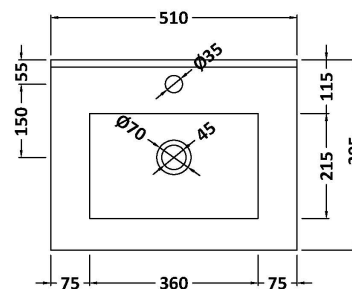

Packaging Dimensions

Height (mm):	560
Width (mm):	520
Depth (mm):	405
Gross Weight (kg):	13.1

Packaging Data

Box Colour:	Brown Cardboard Box
Box Qty:	1
Label Size:	100 x 50
Label Colour:	White Label
Label Qty:	2

Outer Box Dimensions (If Applicable)

Height (mm):	
Width (mm):	
Depth (mm):	
Gross Weight (kg):	
Barcode:	5056462660240

Product Details

Country of Origin:	United Kingdom
Fitting Instruction:	No
CE & UKCA:	N/A
FSC Certified Materials:	Yes
Colour:	Black Woodgrain
Construction Method:	Cam & Wood Dowel
Construction Type:	Rigid
Cabinet Finish:	MFC Textured Woodgrain
Fascia Finish:	MFC Textured Woodgrain
Cabinet Thickness (mm):	18
Fascia Thickness (mm):	18
Drawer Included:	No
Drawer Type:	Not Applicable
No of Shelves:	0
Hinge Type:	95 Degree Clip-On Soft Close
Hinge Included:	Yes, Supplied
Adjustable Legs:	No, Not Required
Fixings Included:	Yes
Handle Style:	Contemporary
Waste Shroud:	No
Handle Included:	Yes, Supplied
Handle Type:	D-Shape

Sales Code: NVM001

Description: 500mm Minimalist Basin 1Th

Product Dimensions

Height (mm):	170
Width (mm):	500
Depth (mm):	390
Nett Weight (kg):	9

Packaging Dimensions

Height (mm):	400
Width (mm):	520
Depth (mm):	200
Gross Weight (kg):	9

Packaging Data

Box Colour:	Brown Cardboard Box
Box Qty:	1
Label Size:	105 x 50
Label Colour:	White Label
Label Qty:	1

Outer Box Dimensions (If Applicable)

Height (mm):	
Width (mm):	
Depth (mm):	
Gross Weight (kg):	
Barcode:	5055275828670