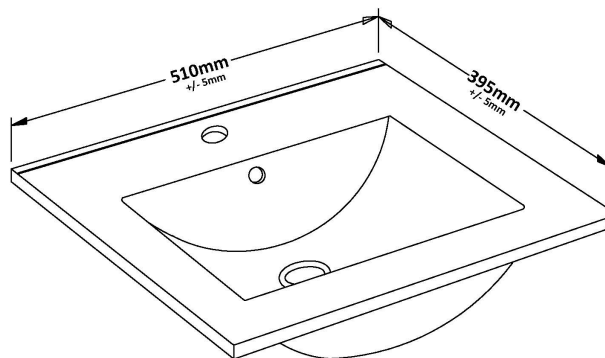

Packaging Dimensions

Height (mm):	560
Width (mm):	520
Depth (mm):	405
Gross Weight (kg):	13.1

Packaging Data

Box Colour:	Brown Cardboard Box - Printed
Box Qty:	0
Label Size:	0 x 0
Label Colour:	Not Applicable
Label Qty:	0

Outer Box Dimensions (If Applicable)

Height (mm):	
Width (mm):	
Depth (mm):	
Gross Weight (kg):	
Barcode:	5056462614359

Product Details

Country of Origin:	China
Fitting Instruction:	No
CE & UKCA:	N/A
FSC Certified Materials:	Yes
Colour:	Gloss White
Construction Method:	Cam & Wood Dowel
Construction Type:	Rigid
Cabinet Finish:	MFC Painted Gloss
Fascia Finish:	Mdf Painted Gloss
Cabinet Thickness (mm):	16
Fascia Thickness (mm):	18
Drawer Included:	No
Drawer Type:	Not Applicable
No of Shelves:	0
Hinge Type:	95 Degree Soft Close
Hinge Included:	Yes, Supplied
Adjustable Legs:	No, Not Required
Fixings Included:	Yes
Handle Style:	Contemporary
Waste Shroud:	No
Handle Included:	Yes, Supplied
Handle Type:	D-Shape

Sales Code: NVM001

Description: 500mm Minimalist Basin 1Th

Product Dimensions

Height (mm):	170
Width (mm):	500
Depth (mm):	390
Nett Weight (kg):	9

Packaging Dimensions

Height (mm):	400
Width (mm):	520
Depth (mm):	200
Gross Weight (kg):	9

Packaging Data

Box Colour:	Brown Cardboard Box
Box Qty:	1
Label Size:	105 x 50
Label Colour:	White Label
Label Qty:	1

Outer Box Dimensions (If Applicable)

Height (mm):	
Width (mm):	
Depth (mm):	
Gross Weight (kg):	
Barcode:	5055275828670