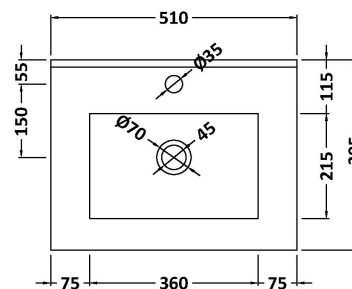

Packaging Dimensions

Height (mm):	560
Width (mm):	520
Depth (mm):	405
Gross Weight (kg):	13.1

Packaging Data

Box Colour:	Brown Cardboard Box - Printed
Box Qty:	0
Label Size:	0 x 0
Label Colour:	Not Applicable
Label Qty:	0

Outer Box Dimensions (If Applicable)

Height (mm):	
Width (mm):	
Depth (mm):	
Gross Weight (kg):	
Barcode:	5056462614359

Product Details

Country of Origin:	China
Fitting Instruction:	No
CE & UKCA:	N/A
FSC Certified Materials:	Yes
Colour:	Gloss White
Construction Method:	Cam & Wood Dowel
Construction Type:	Rigid
Cabinet Finish:	MFC Painted Gloss
Fascia Finish:	Mdf Painted Gloss
Cabinet Thickness (mm):	16
Fascia Thickness (mm):	18
Drawer Included:	No
Drawer Type:	Not Applicable
No of Shelves:	0
Hinge Type:	95 Degree Soft Close
Hinge Included:	Yes, Supplied
Adjustable Legs:	No, Not Required
Fixings Included:	Yes
Handle Style:	Contemporary
Waste Shroud:	No
Handle Included:	Yes, Supplied
Handle Type:	D-Shape

Sales Code: NVM001

Description: 500mm Minimalist Basin 1Th

Product Dimensions

Height (mm):	170
Width (mm):	500
Depth (mm):	390
Nett Weight (kg):	9

Packaging Dimensions

Height (mm):	400
Width (mm):	520
Depth (mm):	200
Gross Weight (kg):	9

Packaging Data

Box Colour:	Brown Cardboard Box
Box Qty:	1
Label Size:	105 x 50
Label Colour:	White Label
Label Qty:	1

Outer Box Dimensions (If Applicable)

Height (mm):	
Width (mm):	
Depth (mm):	
Gross Weight (kg):	
Barcode:	5055275828670