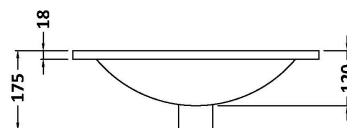

Packaging Dimensions

Height (mm):	560
Width (mm):	520
Depth (mm):	405
Gross Weight (kg):	13.1

Packaging Data

Box Colour:	Brown Cardboard Box - Printed
Box Qty:	0
Label Size:	0 x 0
Label Colour:	Not Applicable
Label Qty:	0

Outer Box Dimensions (If Applicable)

Height (mm):	
Width (mm):	
Depth (mm):	
Gross Weight (kg):	
Barcode:	5056462614359

Product Details

Country of Origin:	China
Fitting Instruction:	No
CE & UKCA:	N/A
FSC Certified Materials:	Yes
Colour:	Gloss White
Construction Method:	Cam & Wood Dowel
Construction Type:	Rigid
Cabinet Finish:	MFC Painted Gloss
Fascia Finish:	Mdf Painted Gloss
Cabinet Thickness (mm):	16
Fascia Thickness (mm):	18
Drawer Included:	No
Drawer Type:	Not Applicable
No of Shelves:	0
Hinge Type:	95 Degree Soft Close
Hinge Included:	Yes, Supplied
Adjustable Legs:	No, Not Required
Fixings Included:	Yes
Handle Style:	Contemporary
Waste Shroud:	No
Handle Included:	Yes, Supplied
Handle Type:	D-Shape

Sales Code: NVM001

Description: 500mm Minimalist Basin 1Th

Product Dimensions

Height (mm):	170
Width (mm):	500
Depth (mm):	390
Nett Weight (kg):	9

Packaging Dimensions

Height (mm):	400
Width (mm):	520
Depth (mm):	200
Gross Weight (kg):	9

Packaging Data

Box Colour:	Brown Cardboard Box
Box Qty:	1
Label Size:	105 x 50
Label Colour:	White Label
Label Qty:	1

Outer Box Dimensions (If Applicable)

Height (mm):	
Width (mm):	
Depth (mm):	
Gross Weight (kg):	
Barcode:	5055275828670