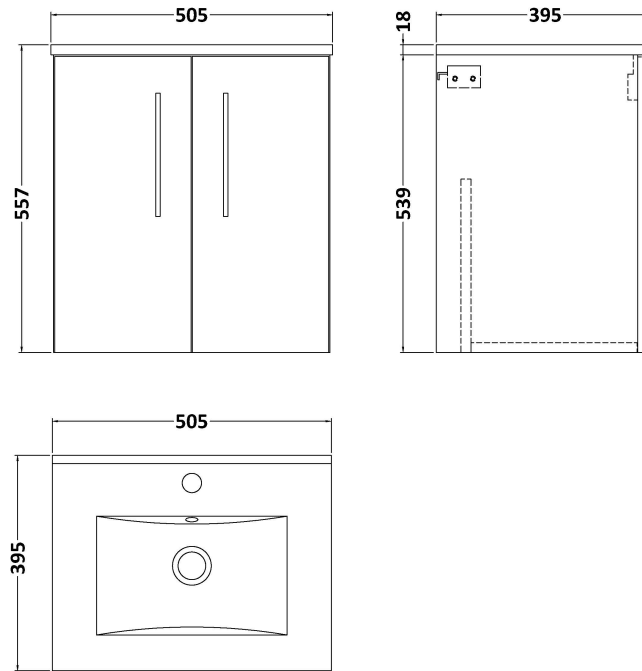

Sales Code: ARN121B

Description: 500 Wh 2-Door Vanity & Basin 2

Packaging Details

Barcode: 5056462667140

Sales Code: NVF121

Description: 500 Wh 2-Door Unit (365 Deep)

Product Dimensions

Height (mm):	539
Width (mm):	500
Depth (mm):	383
Nett Weight (kg):	12.6

Packaging Dimensions

Height (mm):	560
Width (mm):	520
Depth (mm):	405
Gross Weight (kg):	13.1

Packaging Data

Box Colour:	Brown Cardboard Box - Printed
Box Qty:	0
Label Size:	0 x 0
Label Colour:	Not Applicable
Label Qty:	0

Outer Box Dimensions (If Applicable)

Height (mm):	
Width (mm):	
Depth (mm):	
Gross Weight (kg):	
Barcode:	5056462614359

Product Details

Country of Origin:	China
Fitting Instruction:	No
CE & UKCA:	N/A
FSC Certified Materials:	Yes
Colour:	Gloss White
Construction Method:	Cam & Wood Dowel
Construction Type:	Rigid
Cabinet Finish:	MFC Painted Gloss
Fascia Finish:	Mdf Painted Gloss
Cabinet Thickness (mm):	16
Fascia Thickness (mm):	18
Drawer Included:	No
Drawer Type:	Not Applicable
No of Shelves:	0
Hinge Type:	95 Degree Soft Close
Hinge Included:	Yes, Supplied
Adjustable Legs:	No, Not Required
Fixings Included:	Yes
Handle Style:	Contemporary
Waste Shroud:	No
Handle Included:	Yes, Supplied
Handle Type:	D-Shape

Sales Code: NVM001

Description: 500mm Minimalist Basin 1Th

Product Dimensions

Height (mm):	170
Width (mm):	500
Depth (mm):	390
Nett Weight (kg):	9

Packaging Dimensions

Height (mm):	400
Width (mm):	520
Depth (mm):	200
Gross Weight (kg):	9