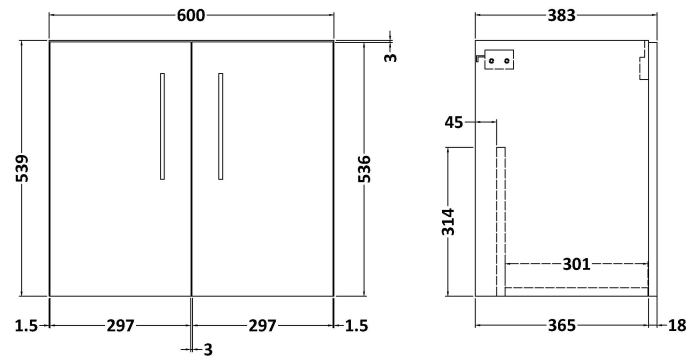

### Product Dimensions

Height (mm):	540
Width (mm):	600
Depth (mm):	383
Nett Weight (kg):	14.2

### Packaging Dimensions

Height (mm):	560
Width (mm):	620
Depth (mm):	405
Gross Weight (kg):	14.7

### Product Dimensions

Height (mm):	170
Width (mm):	600
Depth (mm):	390
Nett Weight (kg):	10.76

### Packaging Dimensions

Height (mm):	200
Width (mm):	400
Depth (mm):	620
Gross Weight (kg):	10.76