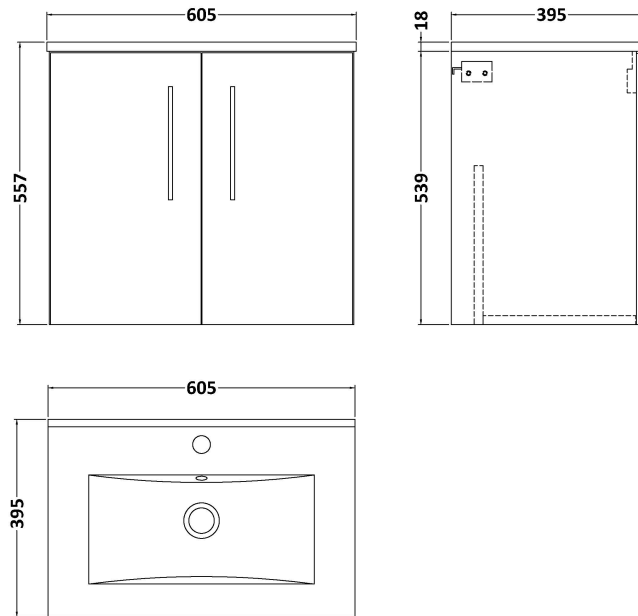

Sales Code: ARN123B

Description: 600 Wh 2-Door Vanity & Basin 2

Packaging Details

Barcode: 5056462667775

Sales Code: NVF123

Description: 600 Wh 2-Door Unit (365 Deep)

Product Dimensions

Height (mm):	539
Width (mm):	600
Depth (mm):	383
Nett Weight (kg):	14.2

Packaging Dimensions

Height (mm):	560
Width (mm):	620
Depth (mm):	405
Gross Weight (kg):	14.7

Packaging Data

Box Colour:	Brown Cardboard Box - Printed
Box Qty:	0
Label Size:	0 x 0
Label Colour:	Not Applicable
Label Qty:	0

Outer Box Dimensions (If Applicable)

Height (mm):	
Width (mm):	
Depth (mm):	
Gross Weight (kg):	
Barcode:	5056462614380

Product Details

Country of Origin:	China
Fitting Instruction:	No
CE & UKCA:	N/A
FSC Certified Materials:	Yes
Colour:	Gloss White
Construction Method:	Cam & Wood Dowel
Construction Type:	Rigid
Cabinet Finish:	MFC Painted Gloss
Fascia Finish:	Mdf Painted Gloss
Cabinet Thickness (mm):	16
Fascia Thickness (mm):	18
Drawer Included:	No
Drawer Type:	Not Applicable
No of Shelves:	0
Hinge Type:	95 Degree Soft Close
Hinge Included:	Yes, Supplied
Adjustable Legs:	No, Not Required
Fixings Included:	Yes
Handle Style:	Contemporary
Waste Shroud:	No
Handle Included:	Yes, Supplied
Handle Type:	D-Shape

Sales Code: NVM003

Description: Minimalist Basin 600mm

Product Dimensions

Height (mm):	170
Width (mm):	600
Depth (mm):	390
Nett Weight (kg):	10.76

Packaging Dimensions

Height (mm):	200
Width (mm):	400
Depth (mm):	620
Gross Weight (kg):	10.76