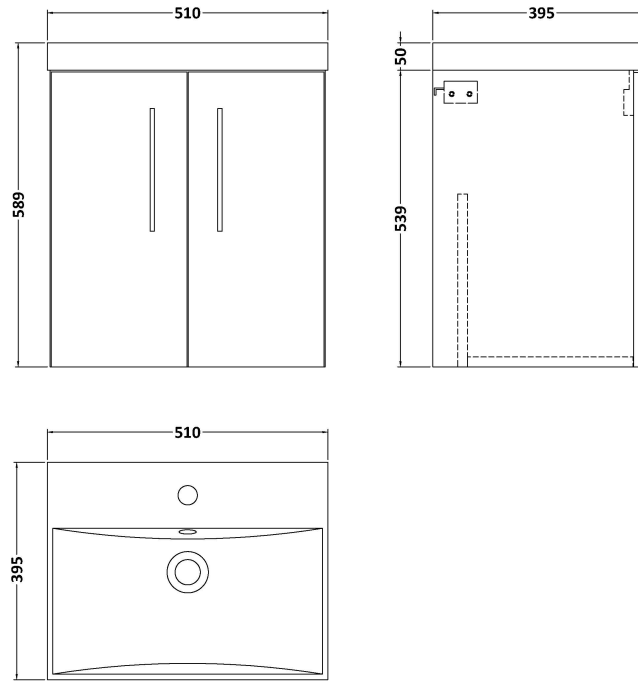

Sales Code: ARN621D

Description: 500 Wh 2-Door Vanity & Basin 3

Packaging Details

Barcode: 5056462667270

Sales Code: NVF621N

Description: 500 Wh 2-Door Unit (365 Deep)

Product Dimensions

Height (mm):	540
Width (mm):	500
Depth (mm):	383
Nett Weight (kg):	12.6

Packaging Dimensions

Height (mm):	560
Width (mm):	520
Depth (mm):	405
Gross Weight (kg):	13.1

Packaging Data

Box Colour:	Brown Cardboard Box
Box Qty:	1
Label Size:	100 x 50
Label Colour:	White Label
Label Qty:	2

Outer Box Dimensions (If Applicable)

Height (mm):	
Width (mm):	
Depth (mm):	
Gross Weight (kg):	
Barcode:	5056462660240

Product Details

Country of Origin:	United Kingdom
Fitting Instruction:	No
CE & UKCA:	N/A
FSC Certified Materials:	Yes
Colour:	Black Woodgrain
Construction Method:	Cam & Wood Dowel
Construction Type:	Rigid
Cabinet Finish:	MFC Textured Woodgrain
Fascia Finish:	MFC Textured Woodgrain
Cabinet Thickness (mm):	18
Fascia Thickness (mm):	18
Drawer Included:	No
Drawer Type:	Not Applicable
No of Shelves:	0
Hinge Type:	95 Degree Clip-On Soft Close
Hinge Included:	Yes, Supplied
Adjustable Legs:	No, Not Required
Fixings Included:	Yes
Handle Style:	Contemporary
Waste Shroud:	No
Handle Included:	Yes, Supplied
Handle Type:	D-Shape

Sales Code: NVM032

Description: 500 Thin Edged Basin 1Th

Product Dimensions

Height (mm):	170
Width (mm):	510
Depth (mm):	395
Nett Weight (kg):	9.5

Packaging Dimensions

Height (mm):	190
Width (mm):	530
Depth (mm):	415
Gross Weight (kg):	10