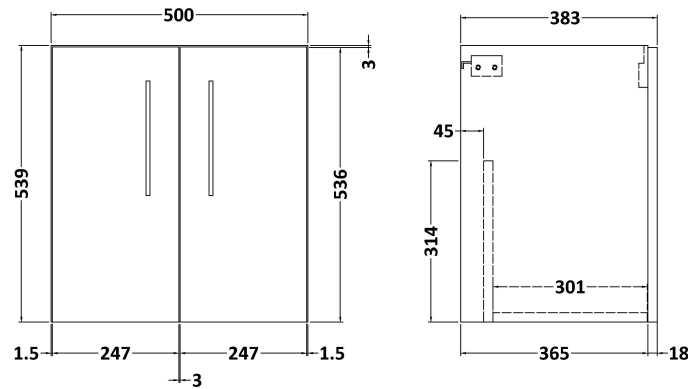

Sales Code: ARN621D

Description: 500 Wh 2-Door Vanity & Basin 3

Packaging Details

Barcode: 5056462667270

Sales Code: NVF621N

Description: 500 Wh 2-Door Unit (365 Deep)

Product Dimensions

Height (mm):	540
Width (mm):	500
Depth (mm):	383
Nett Weight (kg):	12.6

Packaging Dimensions

Height (mm):	560
Width (mm):	520
Depth (mm):	405
Gross Weight (kg):	13.1

Packaging Data

Box Colour:	Brown Cardboard Box
Box Qty:	1
Label Size:	100 x 50
Label Colour:	White Label
Label Qty:	2

Sales Code: NVM032

Description: 500 Thin Edged Basin 1Th

Product Dimensions

Height (mm):	170
Width (mm):	510
Depth (mm):	395
Nett Weight (kg):	9.5

Packaging Dimensions

Height (mm):	190
Width (mm):	530
Depth (mm):	415
Gross Weight (kg):	10

Packaging Data

Box Colour:	Brown Cardboard Box - Printed
Box Qty:	1
Label Size:	100 x 50
Label Colour:	White Label
Label Qty:	2

Outer Box Dimensions (If Applicable)

Height (mm):	
Width (mm):	
Depth (mm):	
Gross Weight (kg):	
Barcode:	5056211853411