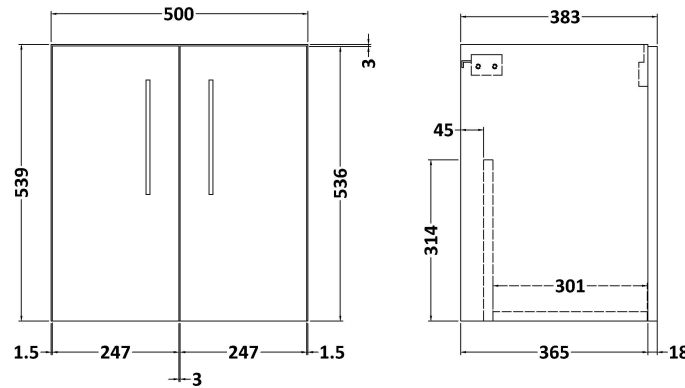

Sales Code: ARN121D

Description: 500 Wh 2-Door Vanity & Basin 3

Packaging Details

Barcode: 5056462667157

Sales Code: NVF121

Description: 500 Wh 2-Door Unit (365 Deep)

Product Dimensions

Height (mm):	539
Width (mm):	500
Depth (mm):	383
Nett Weight (kg):	12.6

Packaging Dimensions

Height (mm):	560
Width (mm):	520
Depth (mm):	405
Gross Weight (kg):	13.1

Packaging Data

Box Colour:	Brown Cardboard Box - Printed
Box Qty:	0
Label Size:	0 x 0
Label Colour:	Not Applicable
Label Qty:	0

Outer Box Dimensions (If Applicable)

Height (mm):	
Width (mm):	
Depth (mm):	
Gross Weight (kg):	
Barcode:	5056462614359

Product Details

Country of Origin:	China
Fitting Instruction:	No
CE & UKCA:	N/A
FSC Certified Materials:	Yes
Colour:	Gloss White
Construction Method:	Cam & Wood Dowel
Construction Type:	Rigid
Cabinet Finish:	MFC Painted Gloss
Fascia Finish:	Mdf Painted Gloss
Cabinet Thickness (mm):	16
Fascia Thickness (mm):	18
Drawer Included:	No
Drawer Type:	Not Applicable
No of Shelves:	0
Hinge Type:	95 Degree Soft Close
Hinge Included:	Yes, Supplied
Adjustable Legs:	No, Not Required
Fixings Included:	Yes
Handle Style:	Contemporary
Waste Shroud:	No
Handle Included:	Yes, Supplied
Handle Type:	D-Shape

Sales Code: NVM032

Description: 500 Thin Edged Basin 1Th

Product Dimensions

Height (mm):	170
Width (mm):	510
Depth (mm):	395
Nett Weight (kg):	9.5

Packaging Dimensions

Height (mm):	190
Width (mm):	530
Depth (mm):	415
Gross Weight (kg):	10