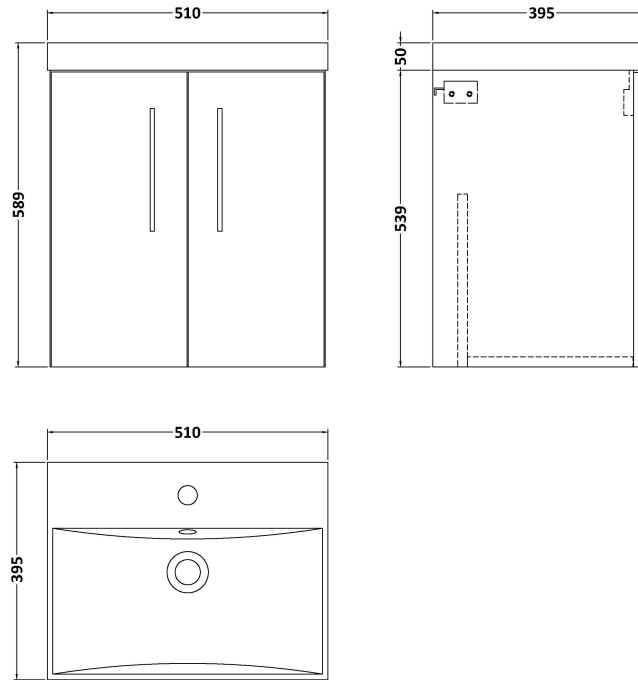

Sales Code: ARN121D

Description: 500 Wh 2-Door Vanity & Basin 3

Packaging Details

Barcode: 5056462667157

Sales Code: NVF121

Description: 500 Wh 2-Door Unit (365 Deep)

Product Dimensions

Height (mm):	539
Width (mm):	500
Depth (mm):	383
Nett Weight (kg):	12.6

Packaging Dimensions

Height (mm):	560
Width (mm):	520
Depth (mm):	405
Gross Weight (kg):	13.1

Packaging Data

Box Colour:	Brown Cardboard Box - Printed
Box Qty:	0
Label Size:	0 x 0
Label Colour:	Not Applicable
Label Qty:	0

Outer Box Dimensions (If Applicable)

Height (mm):	
Width (mm):	
Depth (mm):	
Gross Weight (kg):	
Barcode:	5056462614359

Product Details

Country of Origin:	China
Fitting Instruction:	No
CE & UKCA:	N/A
FSC Certified Materials:	Yes
Colour:	Gloss White
Construction Method:	Cam & Wood Dowel
Construction Type:	Rigid
Cabinet Finish:	MFC Painted Gloss
Fascia Finish:	Mdf Painted Gloss
Cabinet Thickness (mm):	16
Fascia Thickness (mm):	18
Drawer Included:	No
Drawer Type:	Not Applicable
No of Shelves:	0
Hinge Type:	95 Degree Soft Close
Hinge Included:	Yes, Supplied
Adjustable Legs:	No, Not Required
Fixings Included:	Yes
Handle Style:	Contemporary
Waste Shroud:	No
Handle Included:	Yes, Supplied
Handle Type:	D-Shape

Sales Code: NVM032

Description: 500 Thin Edged Basin 1Th

Product Dimensions

Height (mm):	170
Width (mm):	510
Depth (mm):	395
Nett Weight (kg):	9.5

Packaging Dimensions

Height (mm):	190
Width (mm):	530
Depth (mm):	415
Gross Weight (kg):	10