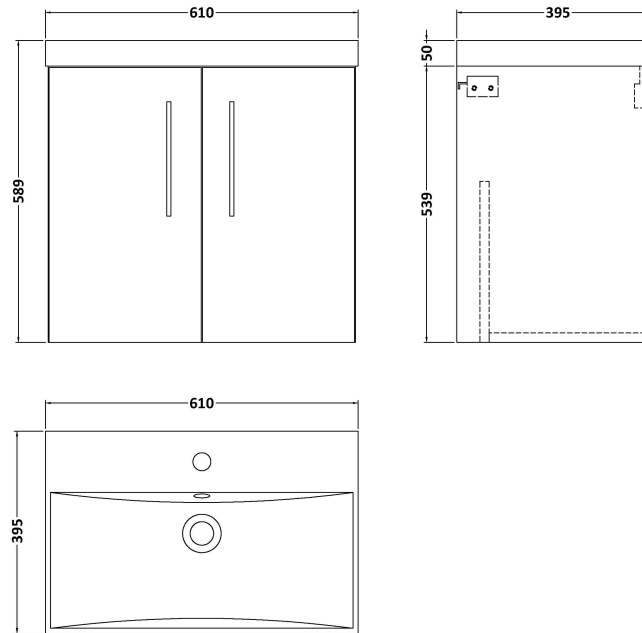

Sales Code: ARN623D

Description: 600 Wh 2-Door Vanity & Basin 3

Packaging Details

Barcode: 5056462668024

Sales Code: NVF623N

Description: 600 Wh 2-Door Unit (365 Deep)

Product Dimensions

Height (mm):	540
Width (mm):	600
Depth (mm):	383
Nett Weight (kg):	14.2

Packaging Dimensions

Height (mm):	560
Width (mm):	620
Depth (mm):	405
Gross Weight (kg):	14.7

Packaging Data

Box Colour:	Brown Cardboard Box
Box Qty:	1
Label Size:	100 x 50
Label Colour:	White Label
Label Qty:	2

Outer Box Dimensions (If Applicable)

Height (mm):	
Width (mm):	
Depth (mm):	
Gross Weight (kg):	
Barcode:	5056462660264

Product Details

Country of Origin:	United Kingdom
Fitting Instruction:	No
CE & UKCA:	N/A
FSC Certified Materials:	Yes
Colour:	Black Woodgrain
Construction Method:	Cam & Wood Dowel
Construction Type:	Rigid
Cabinet Finish:	MFC Textured Woodgrain
Fascia Finish:	MFC Textured Woodgrain
Cabinet Thickness (mm):	18
Fascia Thickness (mm):	18
Drawer Included:	No
Drawer Type:	Not Applicable
No of Shelves:	0
Hinge Type:	95 Degree Clip-On Soft Close
Hinge Included:	Yes, Supplied
Adjustable Legs:	No, Not Required
Fixings Included:	Yes
Handle Style:	Contemporary
Waste Shroud:	No
Handle Included:	Yes, Supplied
Handle Type:	D-Shape

Sales Code: NVM033

Description: 600 Thin Edged Basin 1Th

Product Dimensions

Height (mm):	170
Width (mm):	610
Depth (mm):	395
Nett Weight (kg):	11

Packaging Dimensions

Height (mm):	190
Width (mm):	630
Depth (mm):	415
Gross Weight (kg):	11.5