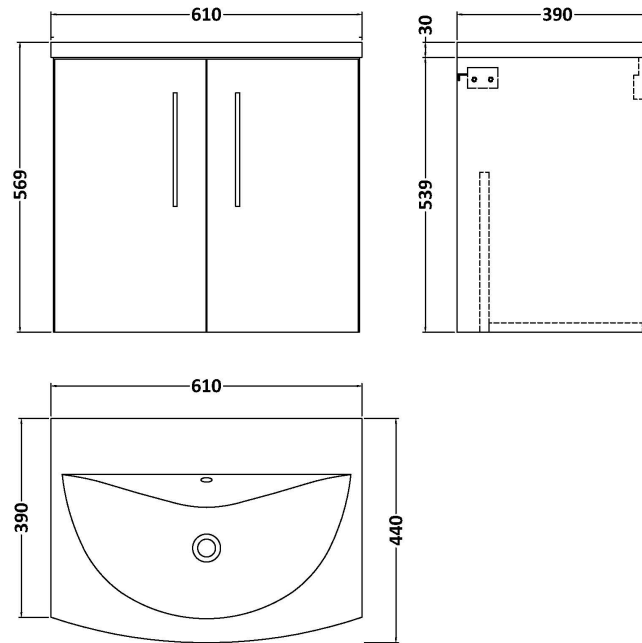

Sales Code: ARN623G

Description: 600 Wh 2-Door Vanity & Basin 4

Packaging Details

Barcode: 5056462680828

Sales Code: NVF623N

Description: 600 Wh 2-Door Unit (365 Deep)

Product Dimensions

Height (mm):	540
Width (mm):	600
Depth (mm):	383
Nett Weight (kg):	14.2

Packaging Dimensions

Height (mm):	560
Width (mm):	620
Depth (mm):	405
Gross Weight (kg):	14.7

Packaging Data

Box Colour:	Brown Cardboard Box
Box Qty:	1
Label Size:	100 x 50
Label Colour:	White Label
Label Qty:	2

Sales Code: NVM043

Description: 600 Curved Basin 1Th

Product Dimensions

Height (mm):	160
Width (mm):	610
Depth (mm):	440
Nett Weight (kg):	11

Packaging Dimensions

Height (mm):	190
Width (mm):	630
Depth (mm):	415
Gross Weight (kg):	11.5

Packaging Data

Box Colour:	Brown Cardboard Box - Printed
Box Qty:	1
Label Size:	100 x 50
Label Colour:	White Label
Label Qty:	2

Outer Box Dimensions (If Applicable)

Height (mm):	
Width (mm):	
Depth (mm):	
Gross Weight (kg):	
Barcode:	5056462620961