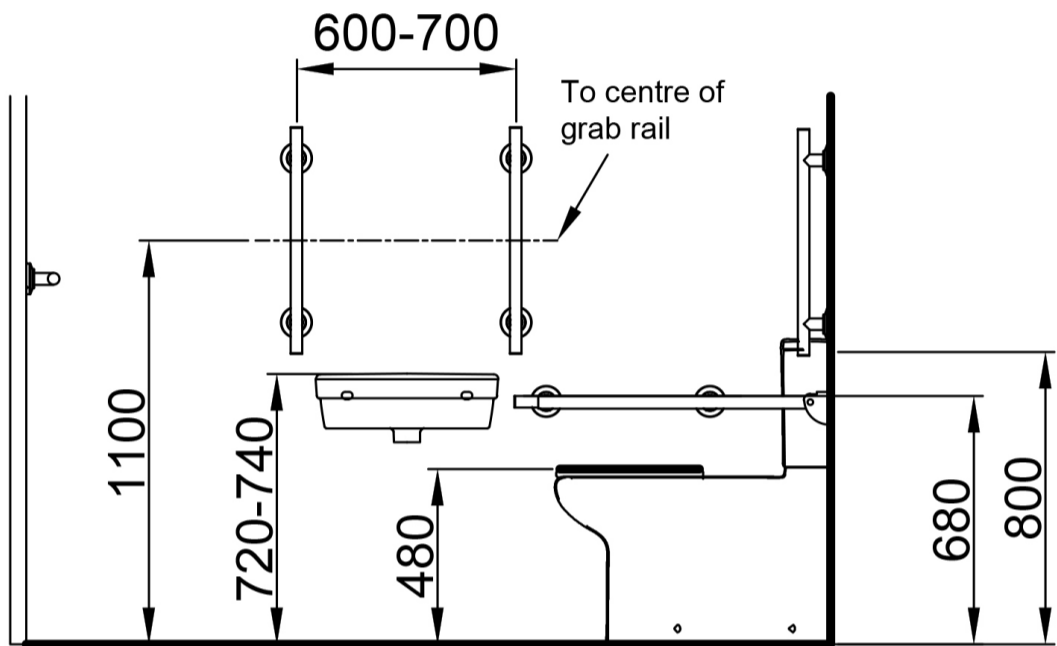

Luxury Doc M pack - right hand close coupled WC pan (with TMV3 valve)

Product Detail:

- 4 x 620mm Luxury grab rails
- 1 x 480mm Luxury grab rail
- 1 x 800mm Single arm friction hinged rail
- 1 x Pan & cistern
- 1 x Ring only toilet seat with stainless steel hinge
- 1 x Two tap hole basin & fittings
- 1 x Spatula cistern lever
- 1 x Sequential TMV basin mixer

Reference (specify): 322015

Available colours/finishes

SP

SS

Above is for guidance only, refer to relevant building regulations
 (Only Nymas components shown. See data sheet for pack components).

Order Code	Size (A)
322015	