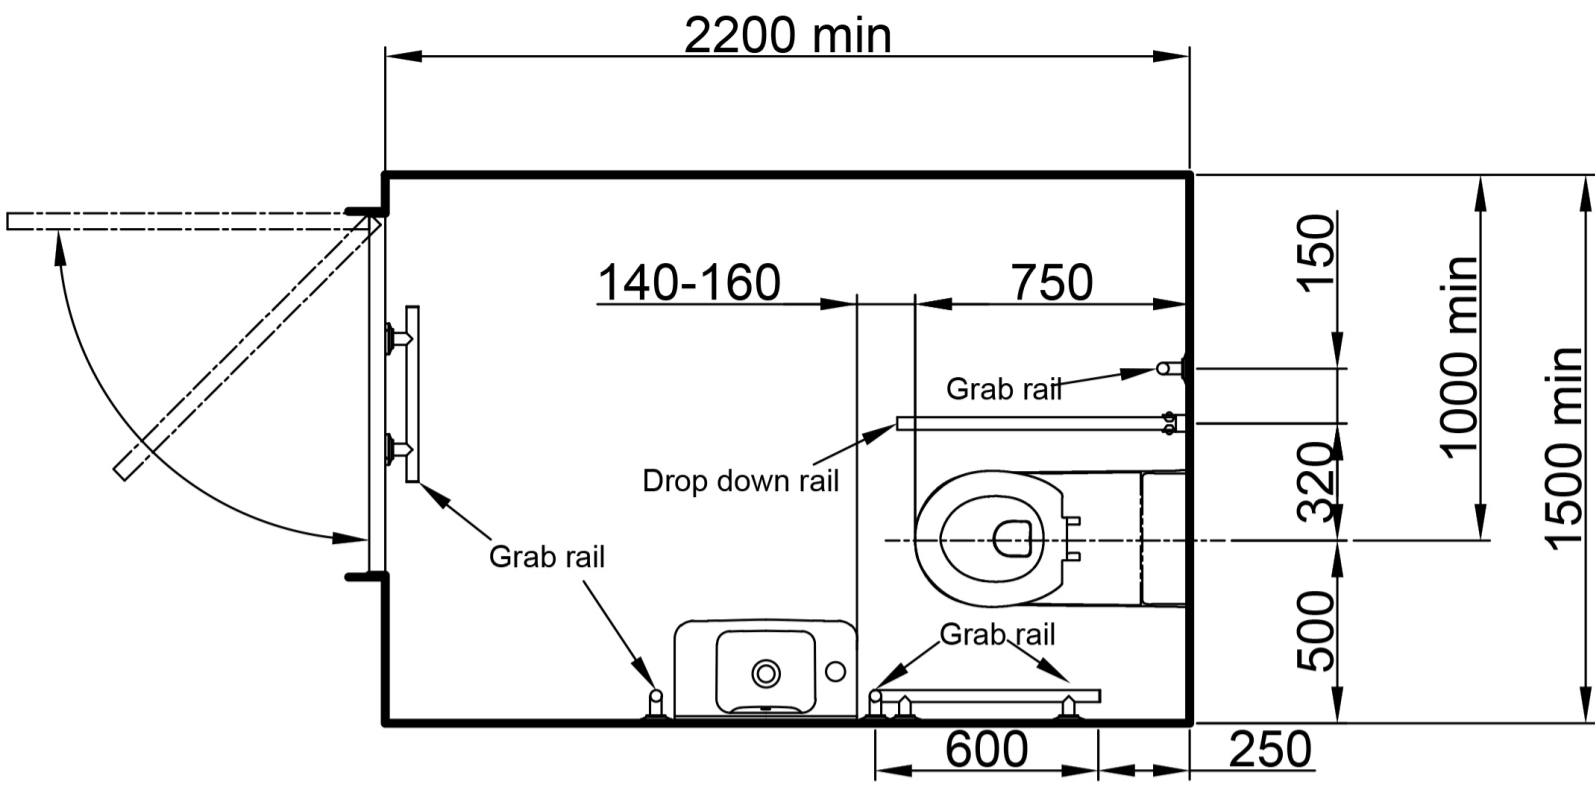

Luxury Doc M pack - right hand close coupled WC pan (with TMV3 valve)

Product Detail:

- 4 x 620mm Luxury grab rails
- 1 x 480mm Luxury grab rail
- 1 x 800mm Single arm friction hinged rail
- 1 x Pan & cistern
- 1 x Ring only toilet seat with stainless steel hinge
- 1 x Two tap hole basin & fittings
- 1 x Spatula cistern lever
- 1 x Sequential TMV basin mixer

Reference (specify): 322015

Available colours/finishes

SP

SS

Above is for guidance only, refer to relevant building regulations
 (Only Nymas components shown. See data sheet for pack components).

Order Code	Size (A)
322015	