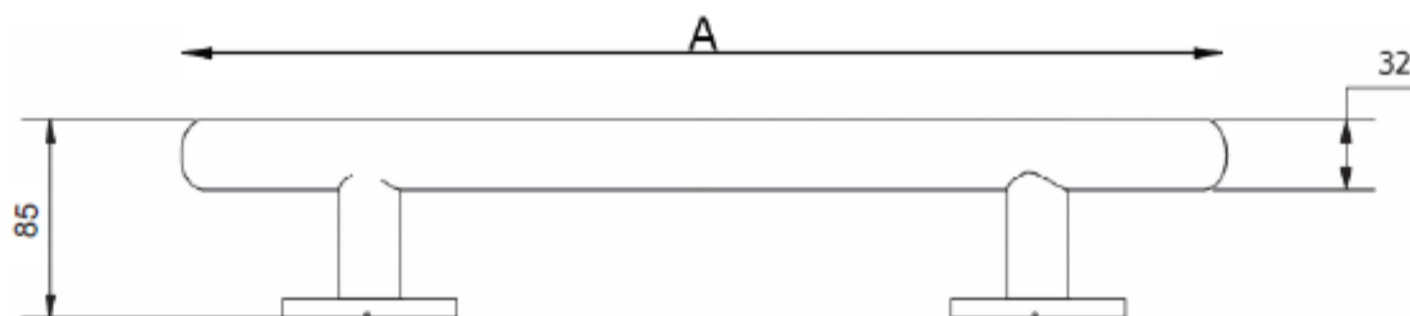

Matt Black Luxury Curved Stainless Steel Grab Rail with Concealed Fixings

Product Detail:

The 'T-Bar' grab rail is available in three sizes – 355mm, 480mm and 680mm, with two modern options in style – straight or curved.

The rails have concealed fixings and are manufactured using a high-quality stainless steel.

The new NYMAS rails are the perfect solution when creating a stylish accessible washroom.

Reference (specify): 311635-MB / 355mm

Available colours/finishes

MB

SP

SS

Order Code	Size (A)
311635-MB	355mm
311648-MB	480mm
311662-MB	620mm

PLEASE NOTE: Every effort has been made to ensure as much accuracy as possible. However, due to print restrictions exact colour match is not always possible. Featured products may also be changed from time to time, but are correct at time of publication.