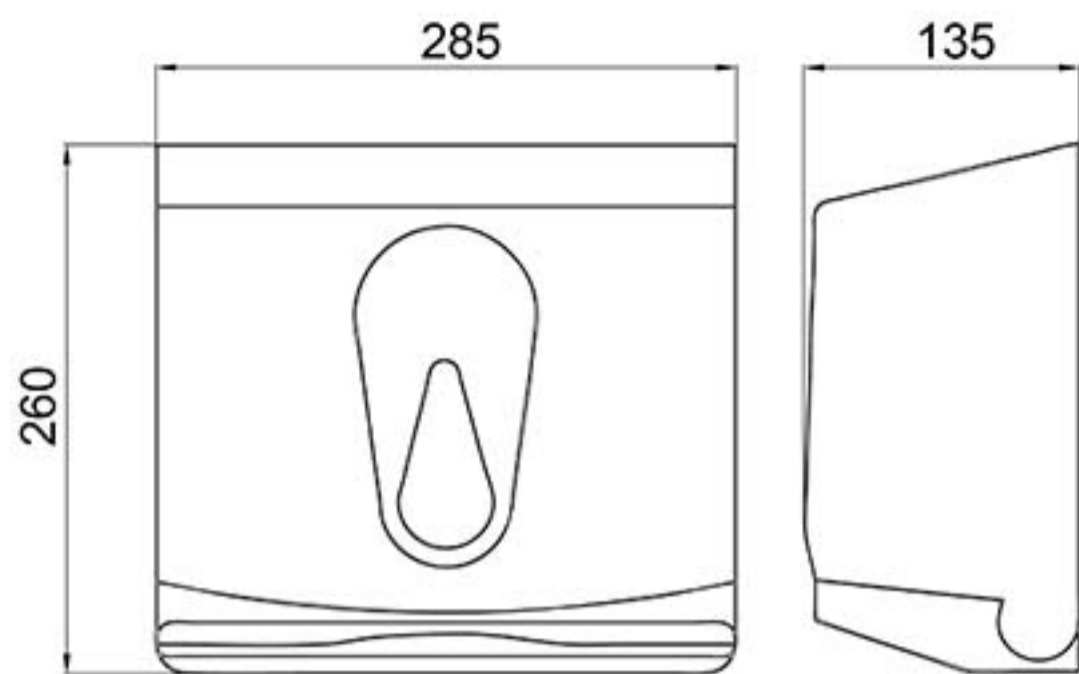

Plastic paper towel dispenser

Product Detail:

Robust ABS plastic construction Locking mechanism Visual indicator to show paper level

Reference (specify): 141001

Available colours/finishes

Order Code	Size (A)
141001	