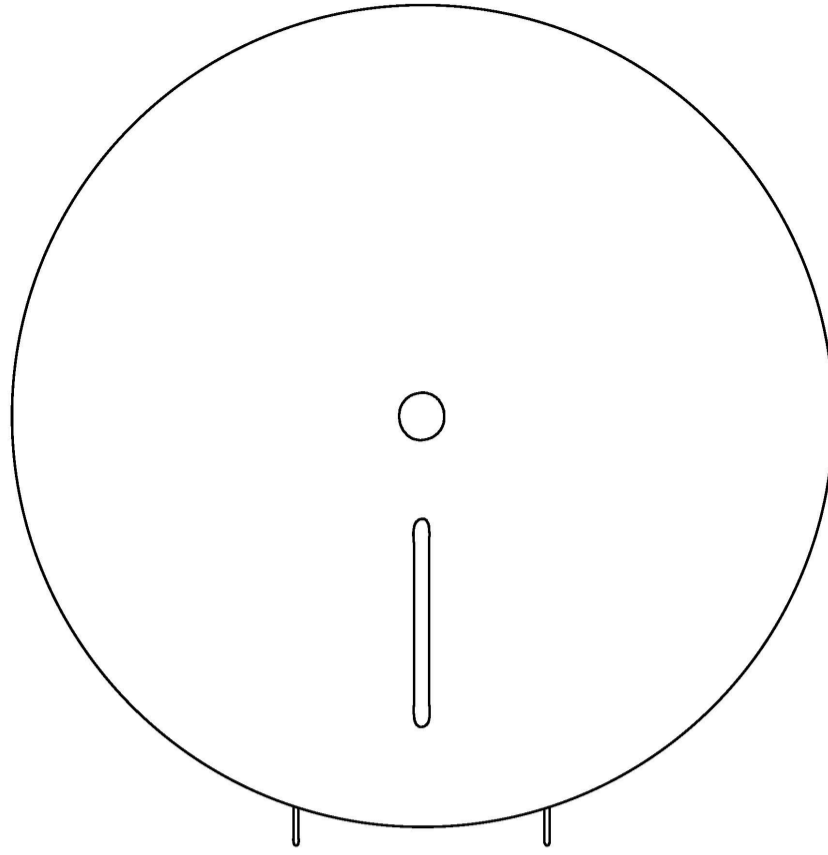

Product Data Sheet: 260202 / 125x320mm

Stainless steel toilet roll dispenser

Product Detail:

- Robust stainless steel construction
- ?Refillable using industry standard paper rolls
- Locking mechanism
- Visual indicator to show paper level

Reference (specify): 260202 / 125x320mm

Available colours/finishes

SP

SS

Order Code	Size (A)
260202	125x320mm

PLEASE NOTE: Every effort has been made to ensure as much accuracy as possible. However, due to print restrictions exact colour match is not always possible. Featured products may also be changed from time to time, but are correct at time of publication.