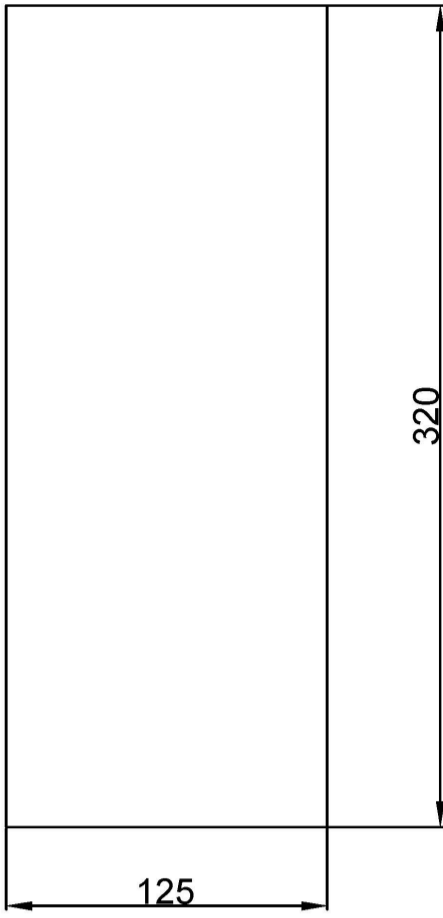

Product Data Sheet: 260202 / 125x320mm

Stainless steel toilet roll dispenser

Product Detail:

- Robust stainless steel construction
- ?Refillable using industry standard paper rolls
- Locking mechanism
- Visual indicator to show paper level

Reference (specify): 260202 / 125x320mm

Available colours/finishes

SP

SS

Order Code	Size (A)
260202	125x320mm

PLEASE NOTE: Every effort has been made to ensure as much accuracy as possible. However, due to print restrictions exact colour match is not always possible. Featured products may also be changed from time to time, but are correct at time of publication.