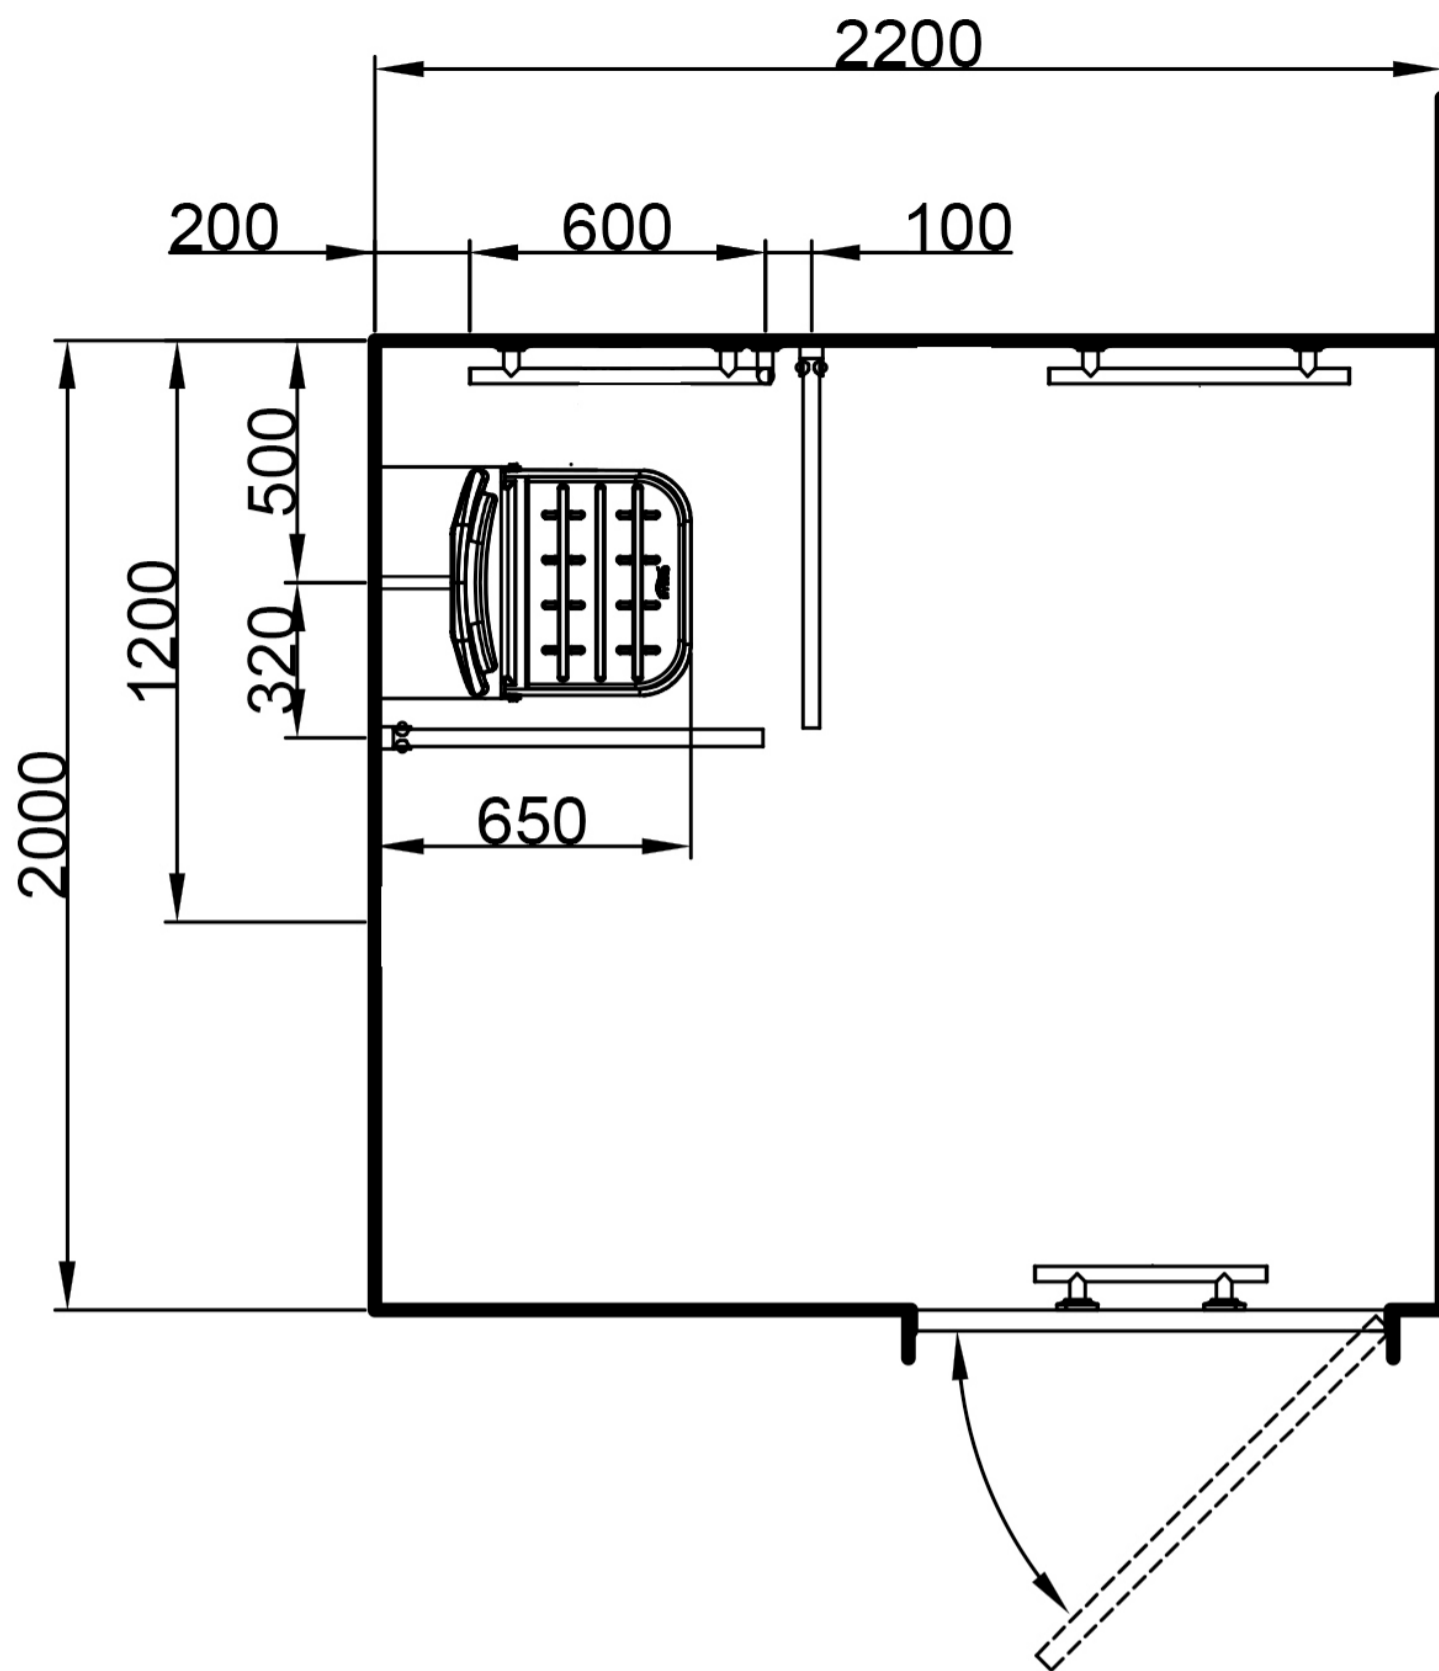

Changing room Doc M pack with stainless steel grab rails

Reference (specify): 321106

Product Detail:

- 2 x 800mm Single arm hinged rails
- 3 x Luxury stainless steel grab rails
- 1 x 480mm Luxury stainless steel grab rail
- 1 x Doc M 650mm shower seat with legs
- 1 x Robe hook

Complies with Doc M of the Building Regulations

Luxury non-corrosive stainless steel grab rails with concealed fixings

All components available as individual products

Available colours/finishes

SP

SS

Order Code	Size (A)
321106	