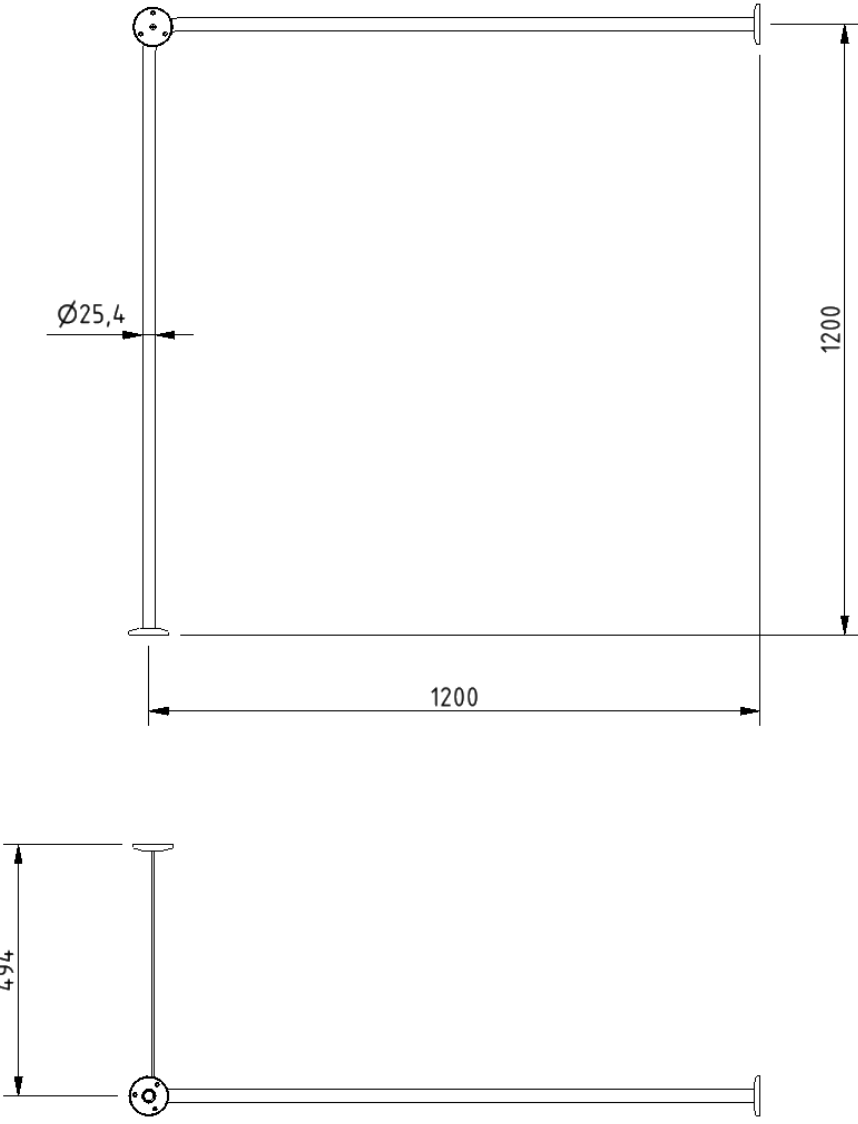

**Dimensions (mm)**

## Stainless steel L-shaped shower curtain rail, 1200mm x 1200mm

### Product code

Shower curtain rail, stainless steel, L-shaped, 1200x1200mm, polished	250502/SP
Shower curtain rail, stainless steel, L-shaped, 1200x1200mm, satin	250502/SS
Shower curtain rail, stainless steel, L-shaped, 1200x1200mm, white (RAL 9016)	250502/WH

Dimensions (mm)