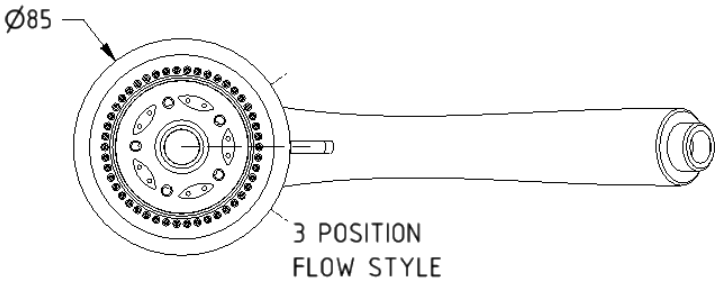

Dimensions (mm)