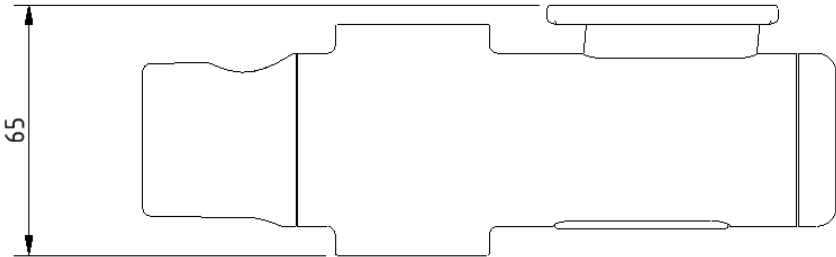

Dimensions (mm)