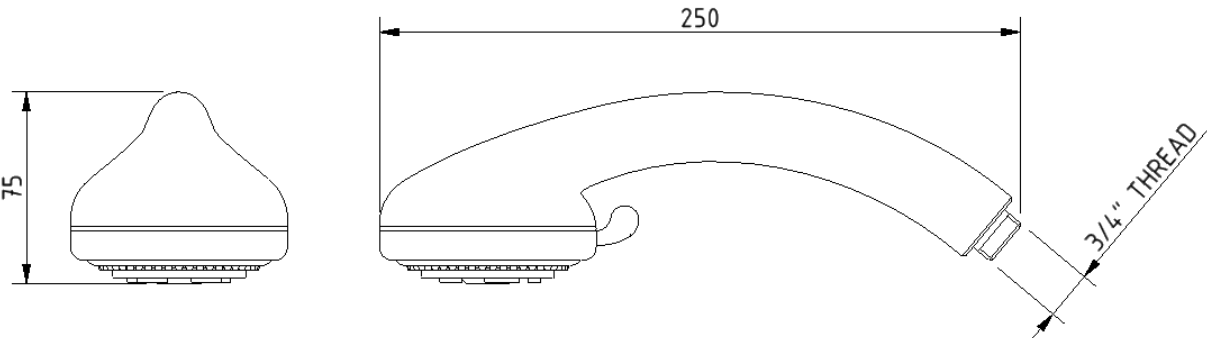

Dimensions (mm)