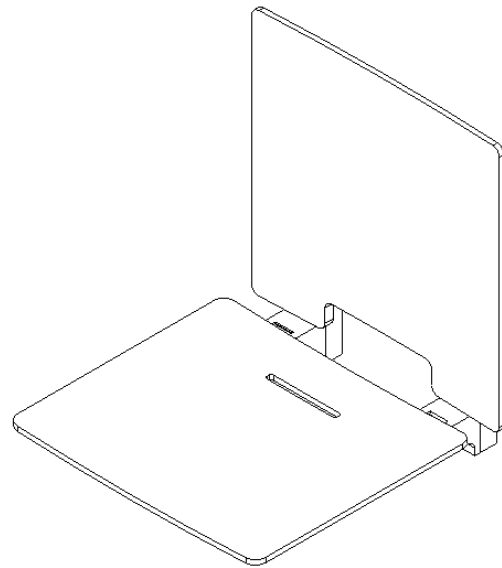

Dimensions (mm)