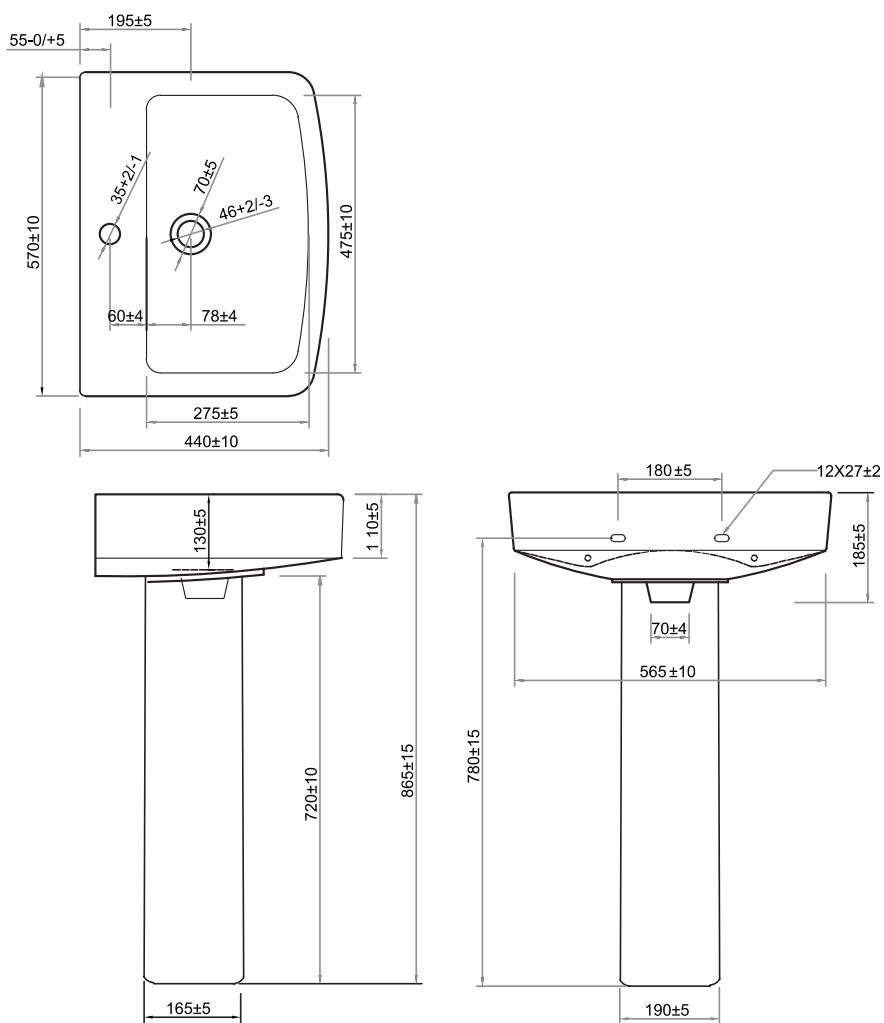

VOLA SANITARYWARE
PRODUCT DATA SHEETS

VOLA

Basin & Pedestal

Product Code VOLA003 / VOLA004

Dimensions (measurements in mm)

VOLA

Basin & Semi Pedestal

Product Code VOLA003 / VOLA006

Dimensions (measurements in mm)

VOLA

WC Pan & Cistern

Product Code VOLA001 / VOLA002

Dimensions (measurements in mm)

VOLA

Back To Wall Toilet

Product Code VOLA005

Dimensions (measurements in mm)

VOLA

Slimline Seat

Product Code VOLA008

Features

- Soft close
- Made with Heavyweight Urea Formaldehyde

Designed to Fit

- Denza WC Pan (DEN001)
- Denza Back to Wall Toilet (DEN005)

Dimensions (measurements in mm)

VOLA

Wrap Over Seat

Product Code VOLA007

Dimensions (measurements in mm)

Features

- Soft Close
- Wrap Over

Designed to Fit