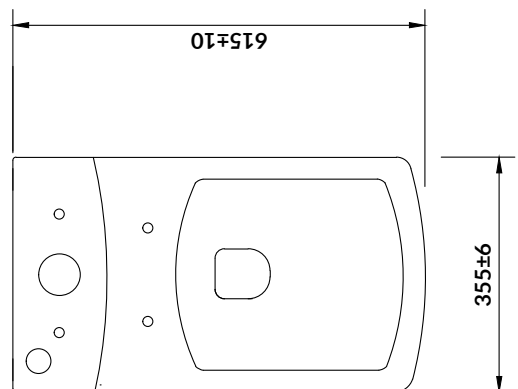

VOLA SANITARYWARE
PRODUCT DATA SHEETS

VOLA

Basin & Pedestal

Product Code VOLA003 / VOLA004

Dimensions (measurements in mm)

VOLA

Basin & Semi Pedestal

Product Code VOLA003 / VOLA006

Dimensions (measurements in mm)

VOLA

WC Pan & Cistern

Product Code VOLA001 / VOLA002

Dimensions (measurements in mm)

VOLA

Back To Wall Toilet

Product Code VOLA005

Dimensions (measurements in mm)

VOLA

Slimline Seat

Product Code VOLA008

Features

- Soft close
- Made with Heavyweight Urea Formaldehyde

Designed to Fit

- Denza WC Pan (DEN001)
- Denza Back to Wall Toilet (DEN005)

Dimensions (measurements in mm)

VOLA

Wrap Over Seat

Product Code VOLA007

Dimensions (measurements in mm)

Features

- Soft Close
- Wrap Over

Designed to Fit