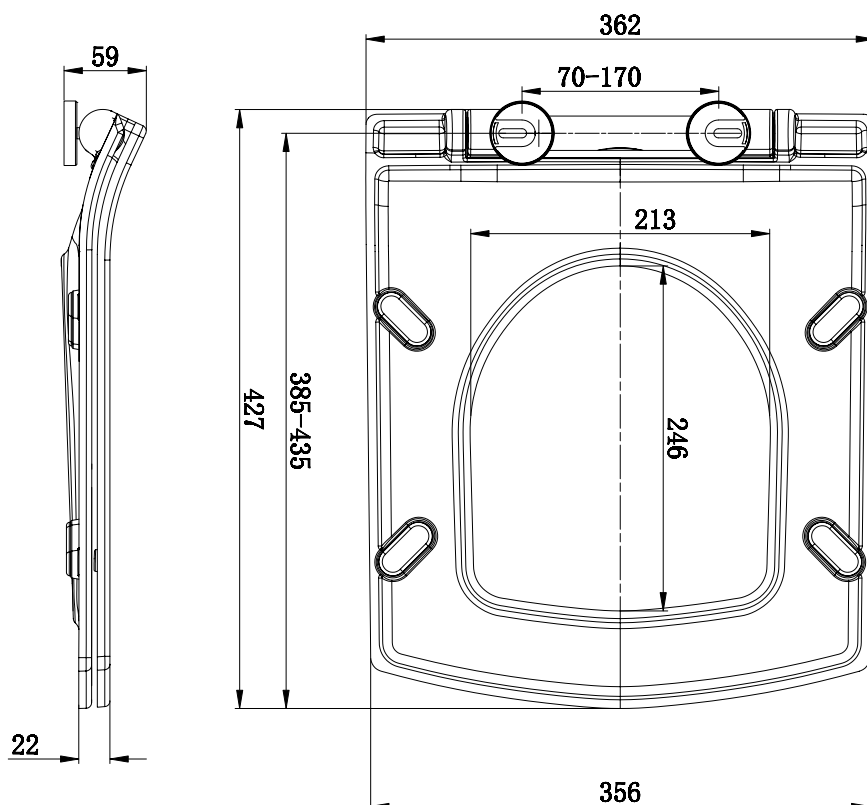

VOLA SANITARYWARE
PRODUCT DATA SHEETS

VOLA

Basin & Pedestal

Product Code VOLA003 / VOLA004

Dimensions (measurements in mm)

VOLA

Basin & Semi Pedestal

Product Code VOLA003 / VOLA006

Dimensions (measurements in mm)

VOLA

WC Pan & Cistern

Product Code VOLA001 / VOLA002

Dimensions (measurements in mm)

VOLA

Back To Wall Toilet

Product Code VOLA005

Dimensions (measurements in mm)

VOLA

Slimline Seat

Product Code VOLA008

Features

- Soft close
- Made with Heavyweight Urea Formaldehyde

Designed to Fit

- Denza WC Pan (DEN001)
- Denza Back to Wall Toilet (DEN005)

Dimensions (measurements in mm)

VOLA

Wrap Over Seat

Product Code VOLA007

Dimensions (measurements in mm)

Features

- Soft Close
- Wrap Over

Designed to Fit