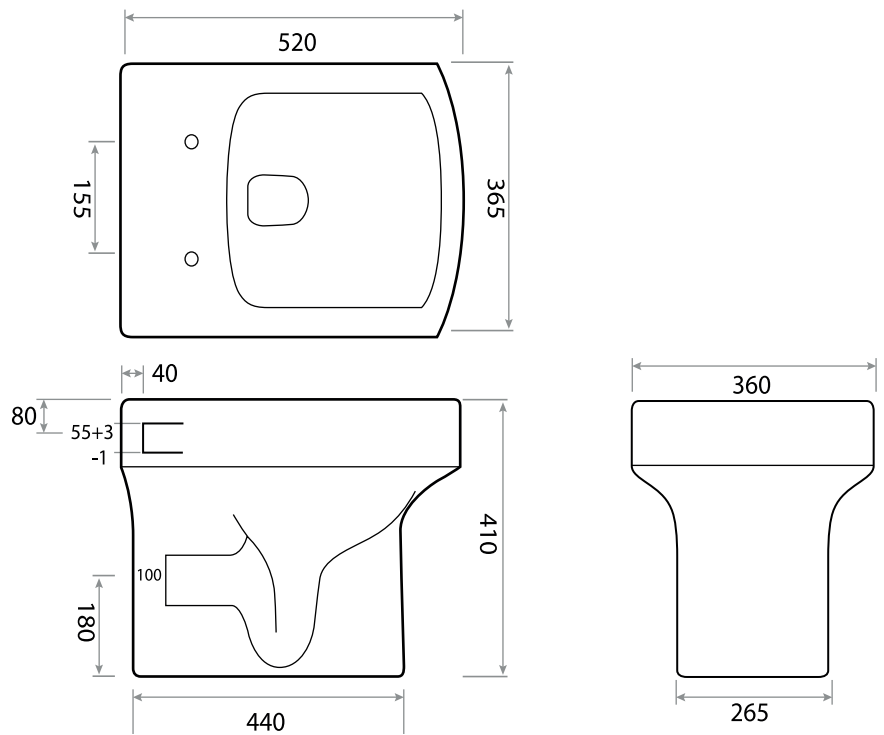

VOLA SANITARYWARE
PRODUCT DATA SHEETS

VOLA

Basin & Pedestal

Product Code VOLA003 / VOLA004

Dimensions (measurements in mm)

VOLA

Basin & Semi Pedestal

Product Code VOLA003 / VOLA006

Dimensions (measurements in mm)

VOLA

WC Pan & Cistern

Product Code VOLA001 / VOLA002

Dimensions (measurements in mm)

VOLA

Back To Wall Toilet

Product Code VOLA005

Dimensions (measurements in mm)

VOLA

Slimline Seat

Product Code VOLA008

Features

- Soft close
- Made with Heavyweight Urea Formaldehyde

Designed to Fit

- Denza WC Pan (DEN001)
- Denza Back to Wall Toilet (DEN005)

Dimensions (measurements in mm)

VOLA

Wrap Over Seat

Product Code VOLA007

Dimensions (measurements in mm)

Features

- Soft Close
- Wrap Over

Designed to Fit