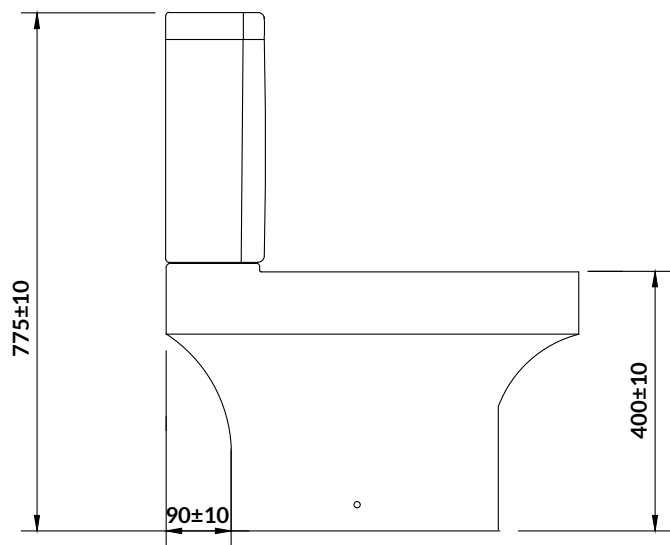

VOLA SANITARYWARE
PRODUCT DATA SHEETS

VOLA

Basin & Pedestal

Product Code VOLA003 / VOLA004

Dimensions (measurements in mm)

VOLA

Basin & Semi Pedestal

Product Code VOLA003 / VOLA006

Dimensions (measurements in mm)

VOLA

WC Pan & Cistern

Product Code VOLA001 / VOLA002

Dimensions (measurements in mm)

VOLA

Back To Wall Toilet

Product Code VOLA005

Dimensions (measurements in mm)

VOLA

Slimline Seat

Product Code VOLA008

Features

- Soft close
- Made with Heavyweight Urea Formaldehyde

Designed to Fit

- Denza WC Pan (DEN001)
- Denza Back to Wall Toilet (DEN005)

Dimensions (measurements in mm)

VOLA

Wrap Over Seat

Product Code VOLA007

Dimensions (measurements in mm)

Features

- Soft Close
- Wrap Over

Designed to Fit