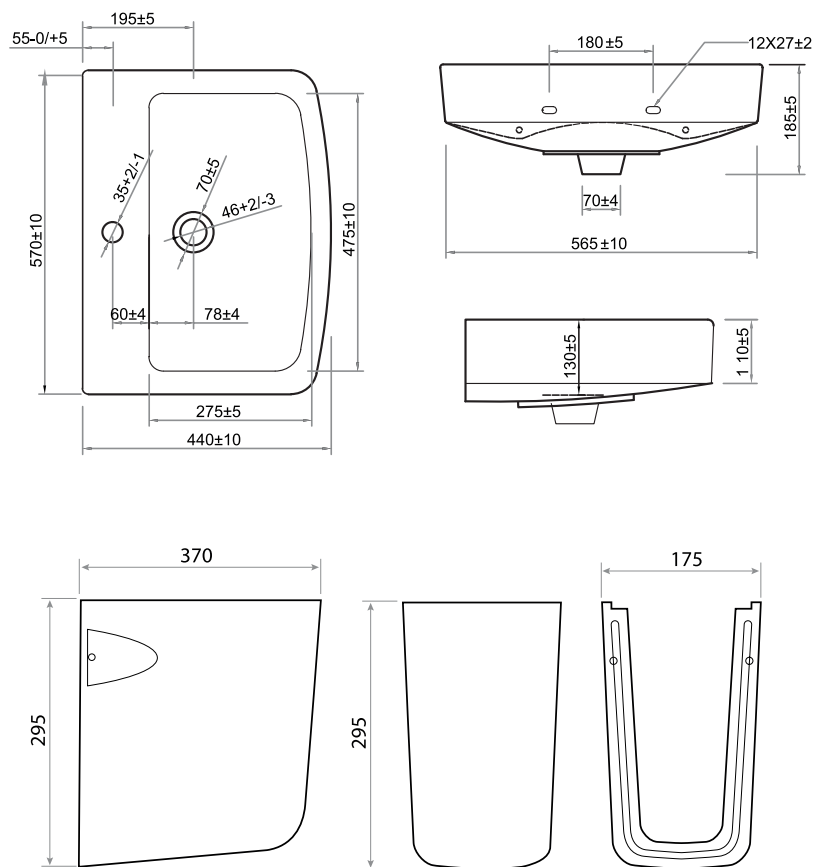

VOLA SANITARYWARE
PRODUCT DATA SHEETS

VOLA

Basin & Pedestal

Product Code VOLA003 / VOLA004

Dimensions (measurements in mm)

VOLA

Basin & Semi Pedestal

Product Code VOLA003 / VOLA006

Dimensions (measurements in mm)

VOLA

WC Pan & Cistern

Product Code VOLA001 / VOLA002

Dimensions (measurements in mm)

VOLA

Back To Wall Toilet

Product Code VOLA005

Dimensions (measurements in mm)

VOLA

Slimline Seat

Product Code VOLA008

Features

- Soft close
- Made with Heavyweight Urea Formaldehyde

Designed to Fit

- Denza WC Pan (DEN001)
- Denza Back to Wall Toilet (DEN005)

Dimensions (measurements in mm)

VOLA

Wrap Over Seat

Product Code VOLA007

Dimensions (measurements in mm)

Features

- Soft Close
- Wrap Over

Designed to Fit