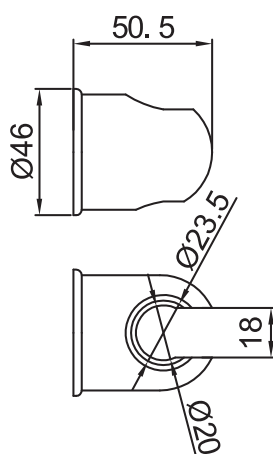

ENTRY

Douche Handset, Flexi and Holder

Product Code ENTRY011

Dimensions (measurements in mm)