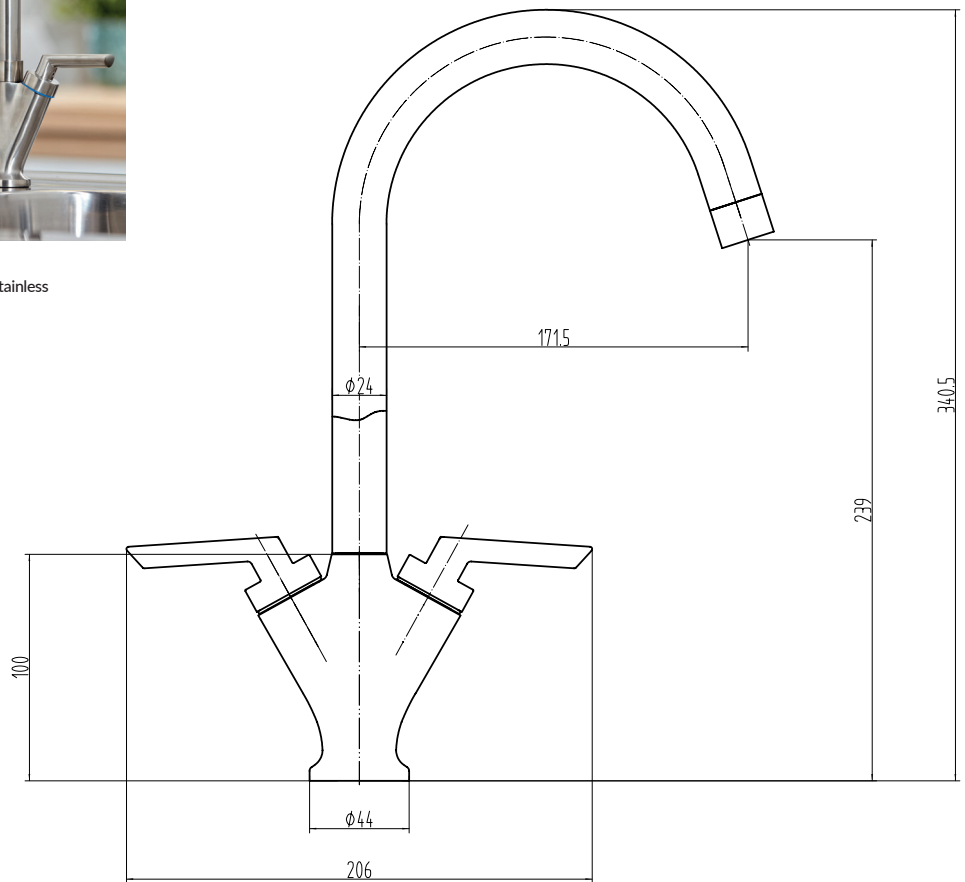

KITCHEN TAPS

Product Code KT002 / KT002BN

Chrome

Brushed Stainless

Operating Pressure

- 0.2 Bar

Dimensions (measurements in mm)

Flow Rates					
System Pressure (bar)	0.2	0.5	1	2	3
Flow Rate (L/min)	4.3	7.2	9.7	13.6	16.5