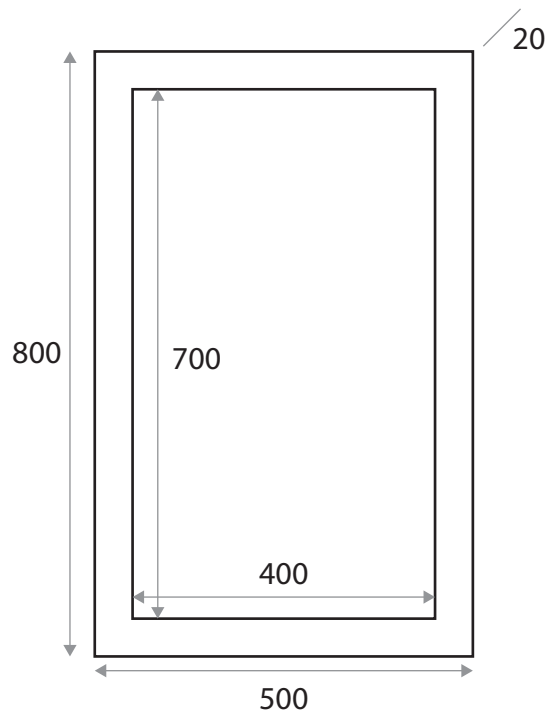

WOOD FRAME MIRRORS
PRODUCT DATA SHEETS

WOOD FRAME MIRRORS

500 x 800mm

Product Code WMIRRGWTE5X8 / WMIRRAGREY5X8 / WMIRRDKOAK5X8 / WMIRRDRIFT5X8 / WMIRRIBLUE5X8 / WMIRRGGREY5X8

Features

- Can be mounted portrait or landscape

Dimensions (measurements in mm)

Gloss White

Avola Grey

Dark Oak

Bardolino Driftwood

Indigo Blue

Graphite Grey

WOOD FRAME MIRRORS

600 x 900mm

Product Code WMIRRGWTE6X9 / WMIRRAGREY6X9 / WMIRRDKOAK6X9 / WMIRRDRIFT6X9 / WMIRRIBLUE6X9 / WMIRRGGREY6X9

Features

- Can be mounted portrait or landscape

Dimensions (measurements in mm)

Gloss White