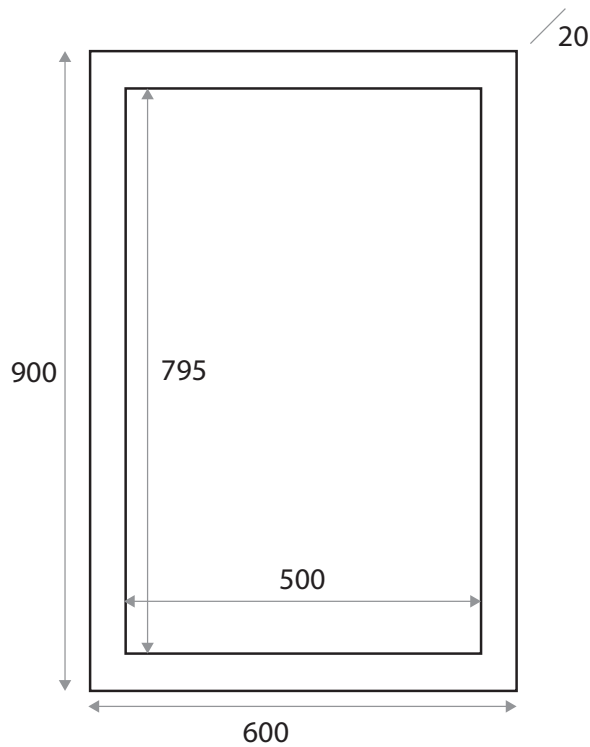

WOOD FRAME MIRRORS
PRODUCT DATA SHEETS

WOOD FRAME MIRRORS

500 x 800mm

Product Code WMIRRGWTE5X8 / WMIRRAGREY5X8 / WMIRRDKOAK5X8 / WMIRRDRIFT5X8 / WMIRRIBLUE5X8 / WMIRRGGREY5X8

Features

- Can be mounted portrait or landscape

Dimensions (measurements in mm)

Gloss White

Avola Grey

Dark Oak

Bardolino Driftwood

Indigo Blue

Graphite Grey

WOOD FRAME MIRRORS

600 x 900mm

Product Code WMIRRGWTE6X9 / WMIRRAGREY6X9 / WMIRRDKOAK6X9 / WMIRRDRIFT6X9 / WMIRRIBLUE6X9 / WMIRRGGREY6X9

Features

- Can be mounted portrait or landscape

Dimensions (measurements in mm)

Gloss White