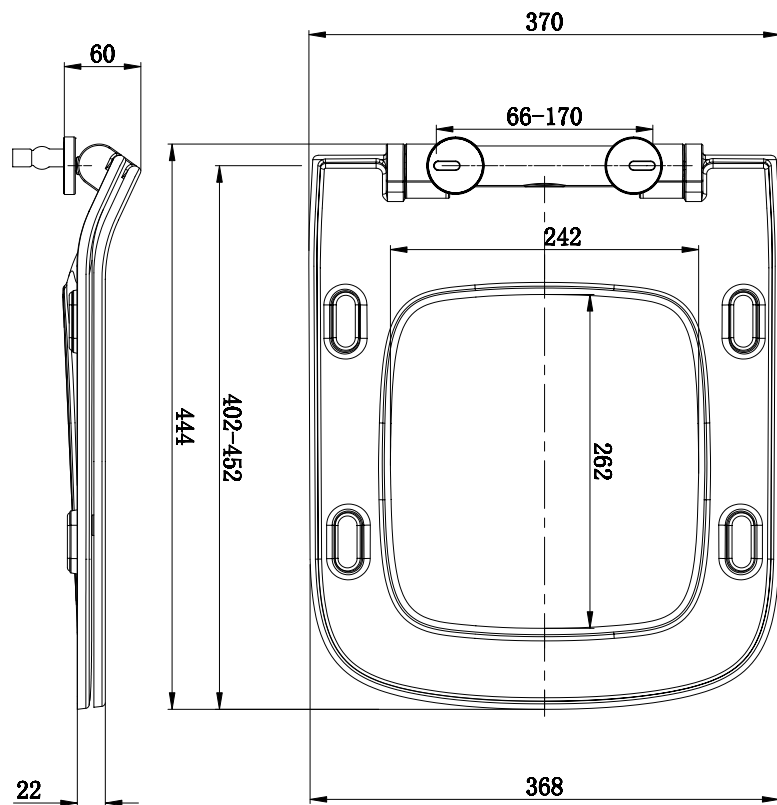

NIX

Slimline Seat

Product Code NIX007

Features

- Soft close
- Made with Heavyweight Urea Formaldehyde