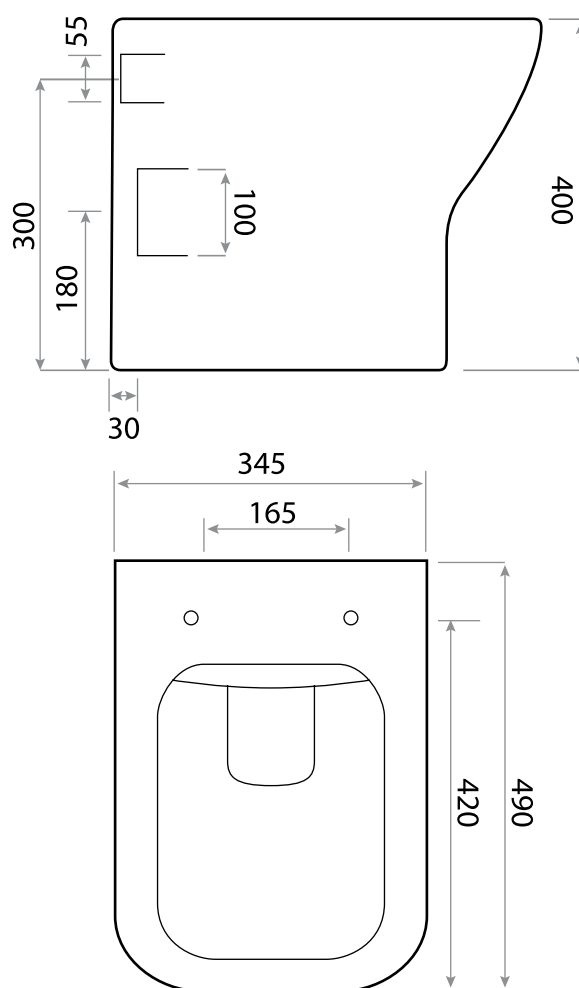

NIX SANITARYWARE
PRODUCT DATA SHEETS

NIX

WC Pan & Cistern

Product Code NIX001 / NIX002

Dimensions
(measurements in mm)

NIX

Back To Wall Toilet

Product Code NIX005 / NIX007

Dimensions (measurements in mm)

NIX

Basin & Pedestal

Product Code NIX004 / NIX003

Dimensions
(measurements in mm)

NIX

Slimline Seat

Product Code NIX007