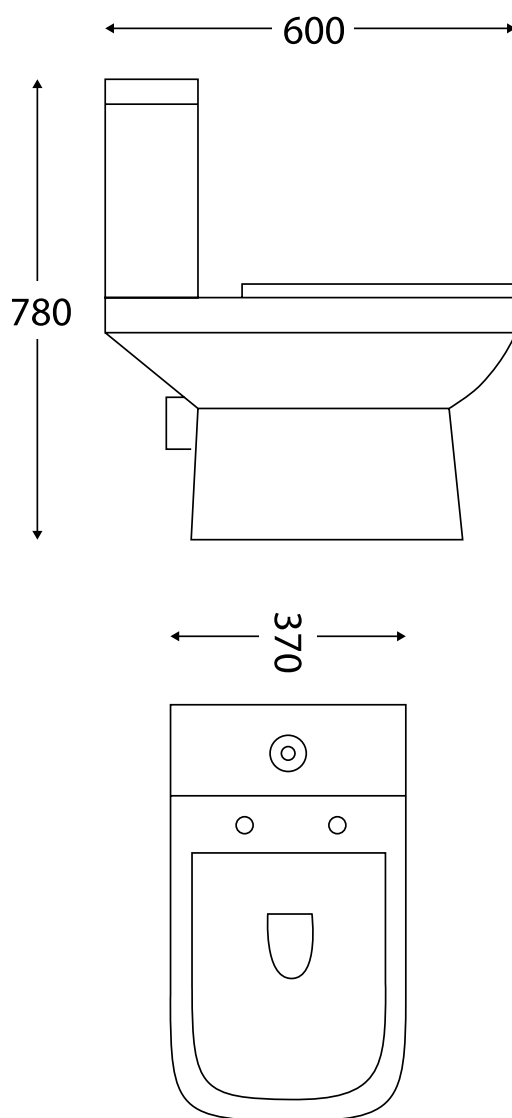

NIX SANITARYWARE
PRODUCT DATA SHEETS

NIX

WC Pan & Cistern

Product Code NIX001 / NIX002

Dimensions
(measurements in mm)

NIX

Back To Wall Toilet

Product Code NIX005 / NIX007

Dimensions (measurements in mm)

NIX

Basin & Pedestal

Product Code NIX004 / NIX003

Dimensions
(measurements in mm)

NIX

Slimline Seat

Product Code NIX007