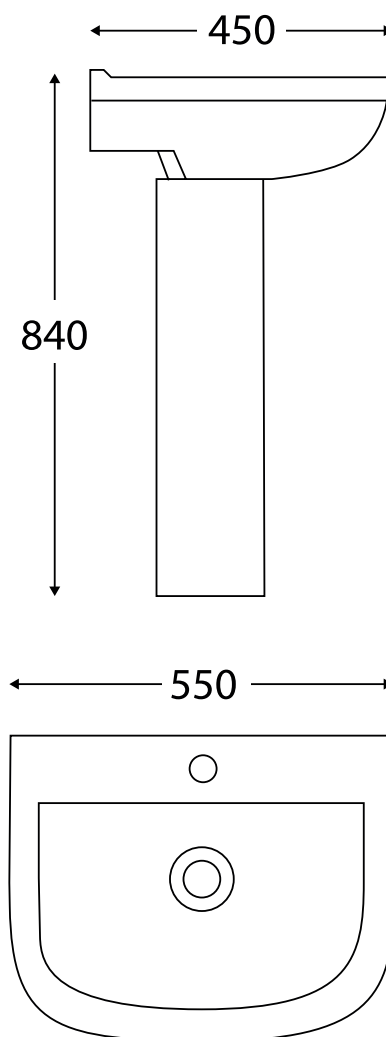

NIX SANITARYWARE
PRODUCT DATA SHEETS

NIX

WC Pan & Cistern

Product Code NIX001 / NIX002

Dimensions
(measurements in mm)

NIX

Back To Wall Toilet

Product Code NIX005 / NIX007

Dimensions (measurements in mm)

NIX

Basin & Pedestal

Product Code NIX004 / NIX003

Dimensions
(measurements in mm)

NIX

Slimline Seat

Product Code NIX007