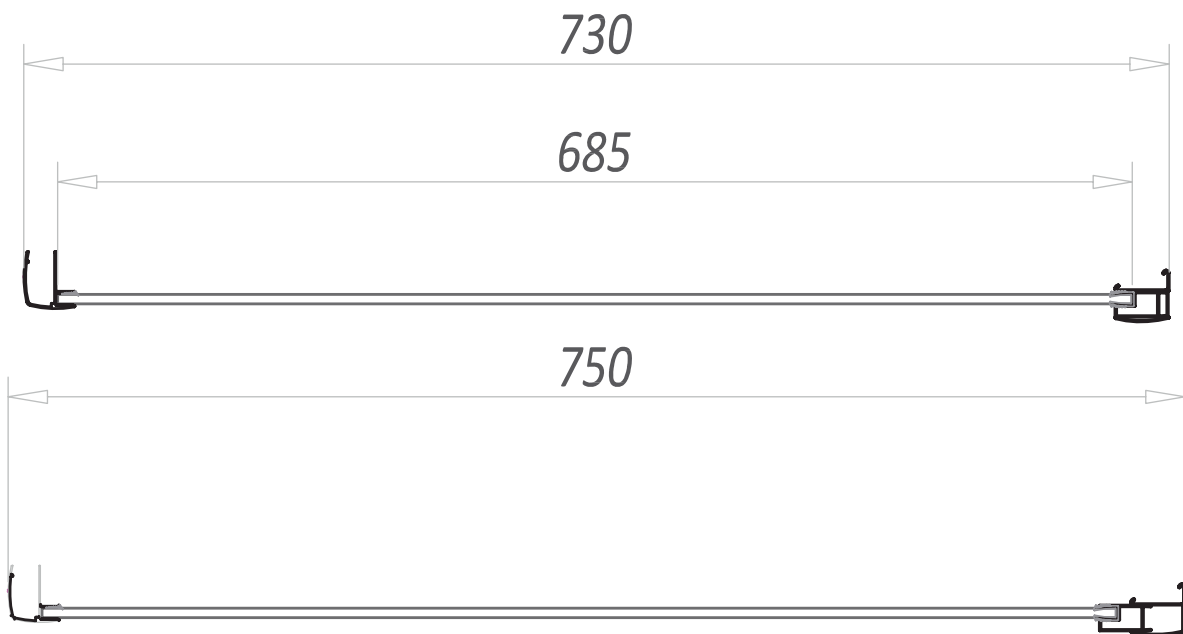

A6 PIVOT DOORS

700mm Wide Side Panel

Product Code A6SHOWER025

Features

- 1850mm in height
- 6mm toughened safety glass
- Protective coating applied for easy cleaning
- Lifetime guarantee
- Large adjustment for out of true walls and easy installation
- High quality pivot mechanism

A6 PIVOT DOORS

760mm Wide Side Panel

Product Code A6SHOWER026

Features

- 1850mm in height
- 6mm toughened safety glass
- Protective coating applied for easy cleaning
- Lifetime guarantee
- Large adjustment for out of true walls and easy installation
- High quality pivot mechanism

Product Certification

- Finish: Silver Anodize per EN12373-1
- Glass: Toughened to EN12150-1
- Rails: Aluminium Alloy 6063

Dimensions
(measurements in mm)

A6 PIVOT DOORS

800mm Wide Side Panel

Product Code A6SHOWER027