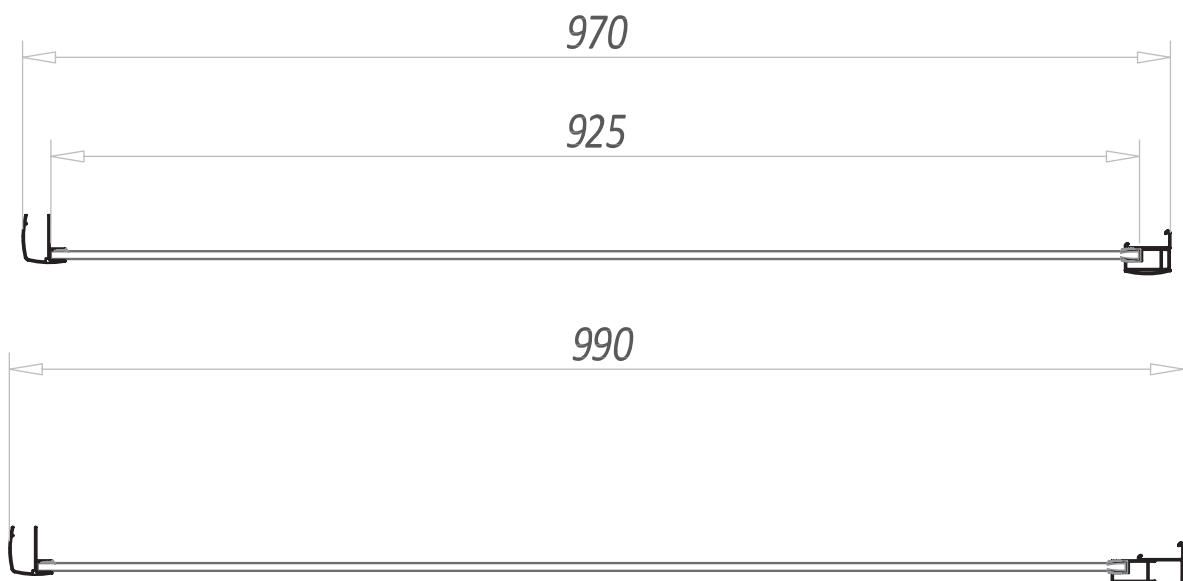

A6 PIVOT DOORS

1000mm Wide Side Panel

Product Code A6SHOWER029

Features

- 1850mm in height
- 6mm toughened safety glass
- Protective coating applied for easy cleaning
- Lifetime guarantee
- Large adjustment for out of true walls and easy installation
- High quality pivot mechanism

Product Certification

- Finish: Silver Anodize per EN12373-1
- Glass: Toughened to EN12150-1
- Rails: Aluminium Alloy 6063

Dimensions
(measurements in mm)