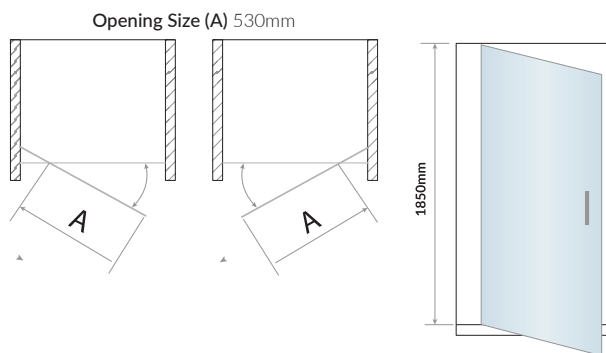

A6 PIVOT DOORS

800mm Wide Sliding Door

Product Code A6SHOWER019

Features

- 1850mm in height
- 6mm toughened safety glass
- Protective coating applied for easy cleaning
- Lifetime guarantee
- Large adjustment for out of true walls and easy installation
- High quality pivot mechanism
- 750 - 790mm adjustment

Product Certification

- Finish: Silver Anodize per EN12373-1
- Glass: Toughened to EN12150-1
- Rails: Aluminium Alloy 6063

Dimensions (measurements in mm)

Whilst we endeavour to ensure that the product information is accurate we accept no liability for any information given. All images are for illustration purposes only. Product images and specifications are subject to change. Measurements are in millimetres and are nominal.