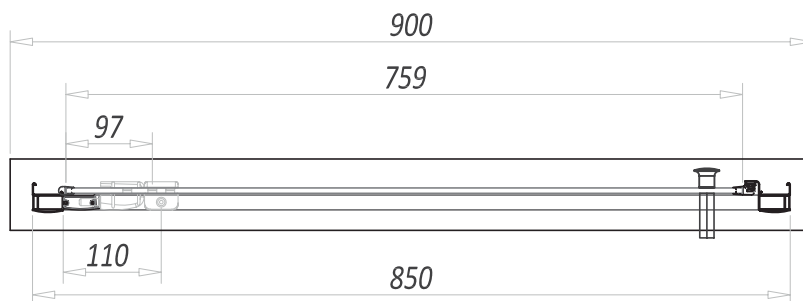

A6 PIVOT DOORS

900mm Wide Pivot Door

Product Code A6SHOWER020

Features

- 1850mm in height
- 6mm toughened safety glass
- Protective coating applied for easy cleaning
- Lifetime guarantee
- Large adjustment for out of true walls and easy installation
- High quality pivot mechanism
- 850 - 890mm adjustment

Product Certification

- Finish: Silver Anodize per EN12373-1
- Glass: Toughened to EN12150-1
- Rails: Aluminium Alloy 6063

Dimensions (measurements in mm)

Whilst we endeavour to ensure that the product information is accurate we accept no liability for any information given. All images are for illustration purposes only. Product images and specifications are subject to change. Measurements are in millimetres and are nominal.