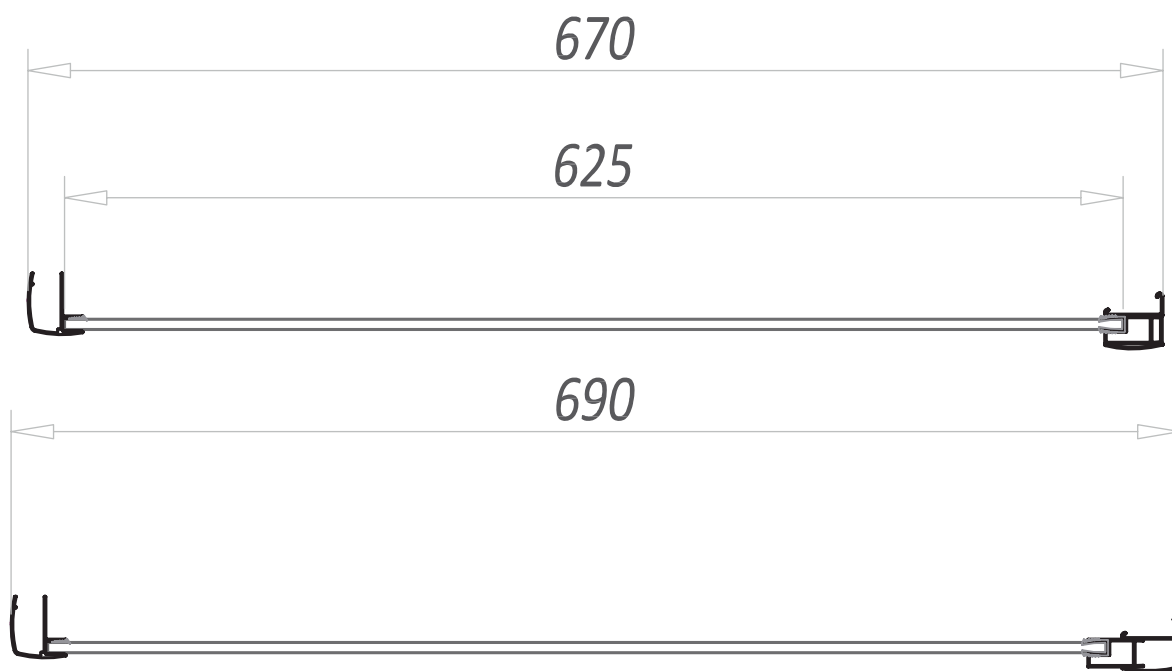

A6 PIVOT DOORS

700mm Wide Side Panel

Product Code A6SHOWER025

Features

- 1850mm in height
- 6mm toughened safety glass
- Protective coating applied for easy cleaning
- Lifetime guarantee
- Large adjustment for out of true walls and easy installation
- High quality pivot mechanism

Product Certification

- Finish: Silver Anodize per EN12373-1
- Glass: Toughened to EN12150-1
- Rails: Aluminium Alloy 6063

Dimensions
(measurements in mm)

Whilst we endeavour to ensure that the product information is accurate we accept no liability for any information given. All images are for illustration purposes only. Product images and specifications are subject to change. Measurements are in millimetres and are nominal.