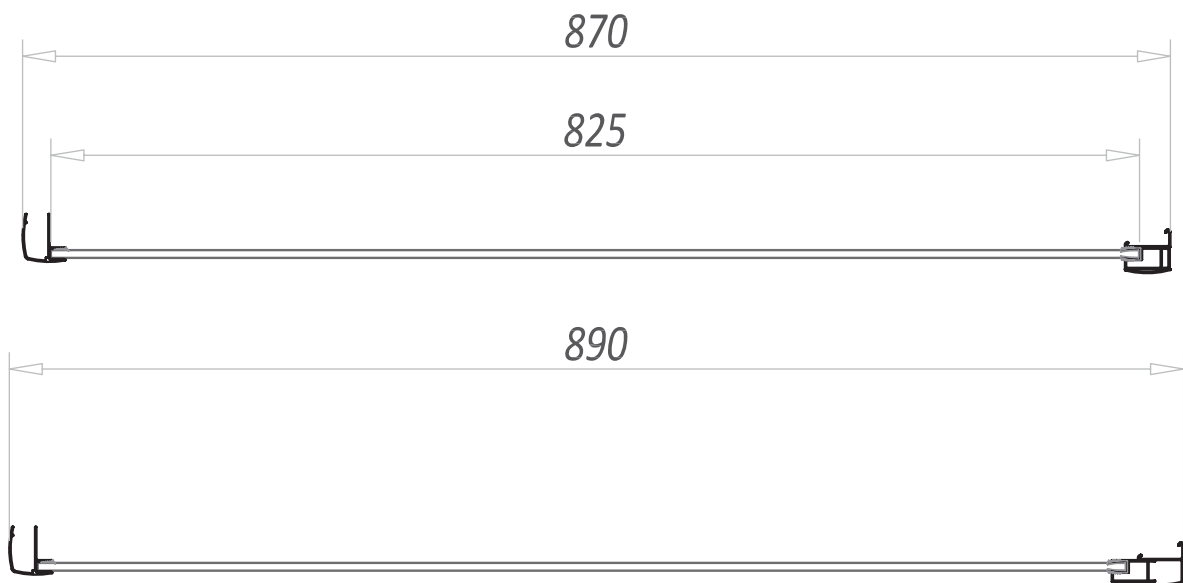

A6 PIVOT DOORS

900mm Wide Side Panel

Product Code A6SHOWER028

Features

- 1850mm in height
- 6mm toughened safety glass
- Protective coating applied for easy cleaning
- Lifetime guarantee
- Large adjustment for out of true walls and easy installation
- High quality pivot mechanism

Product Certification

- Finish: Silver Anodize per EN12373-1
- Glass: Toughened to EN12150-1
- Rails: Aluminium Alloy 6063

Dimensions
(measurements in mm)