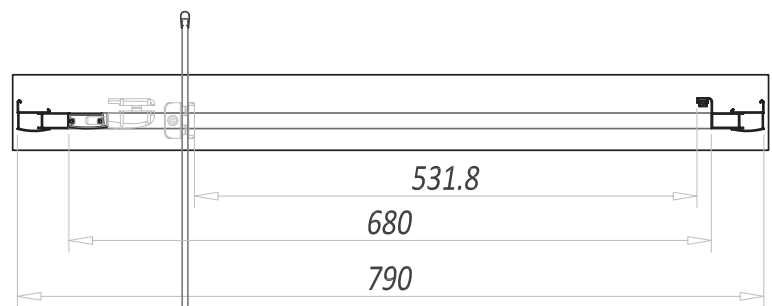

A6 PIVOT DOORS

800mm Wide Sliding Door

Product Code A6SHOWER019

Features

- 1850mm in height
- 6mm toughened safety glass
- Protective coating applied for easy cleaning
- Lifetime guarantee
- Large adjustment for out of true walls and easy installation
- High quality pivot mechanism
- 750 - 790mm adjustment

Product Certification

- Finish: Silver Anodize per EN12373-1
- Glass: Toughened to EN12150-1
- Rails: Aluminium Alloy 6063

Dimensions (measurements in mm)

Whilst we endeavour to ensure that the product information is accurate we accept no liability for any information given. All images are for illustration purposes only. Product images and specifications are subject to change. Measurements are in millimetres and are nominal.