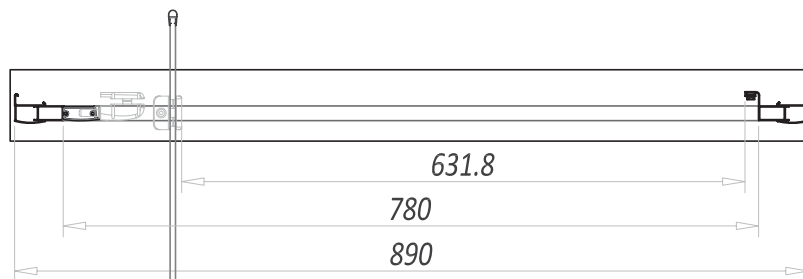

A6 PIVOT DOORS

900mm Wide Pivot Door

Product Code A6SHOWER020

Features

- 1850mm in height
- 6mm toughened safety glass
- Protective coating applied for easy cleaning
- Lifetime guarantee
- Large adjustment for out of true walls and easy installation
- High quality pivot mechanism
- 850 - 890mm adjustment

Product Certification

- Finish: Silver Anodize per EN12373-1
- Glass: Toughened to EN12150-1
- Rails: Aluminium Alloy 6063

Dimensions (measurements in mm)

Whilst we endeavour to ensure that the product information is accurate we accept no liability for any information given. All images are for illustration purposes only. Product images and specifications are subject to change. Measurements are in millimetres and are nominal.