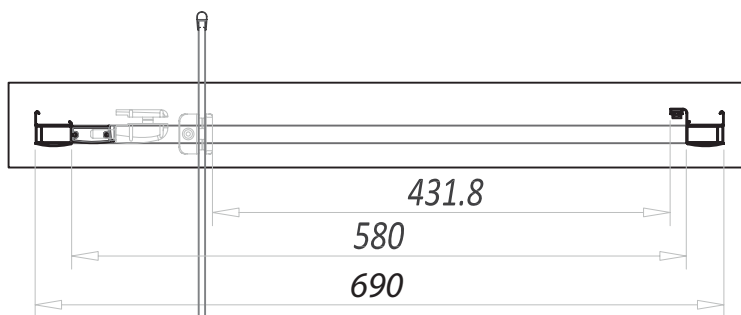

A6 PIVOT DOORS
PRODUCT DATA SHEETS

A6 PIVOT DOORS

700mm Wide Pivot Door

Product Code A6SHOWER017

Features

- 1850mm in height
- 6mm toughened safety glass
- Protective coating applied for easy cleaning
- Lifetime guarantee
- Large adjustment for out of true walls and easy installation
- High quality pivot mechanism
- 650 - 690mm adjustment

Product Certification

- Finish: Silver Anodize per EN12373-1
- Glass: Toughened to EN12150-1
- Rails: Aluminium Alloy 6063

Dimensions (measurements in mm)

Whilst we endeavour to ensure that the product information is accurate we accept no liability for any information given. All images are for illustration purposes only. Product images and specifications are subject to change. Measurements are in millimetres and are nominal.

A6 PIVOT DOORS

760mm Wide Pivot Door

Product Code A6SHOWER018

Features

- 1850mm in height
- 6mm toughened safety glass
- Protective coating applied for easy cleaning
- Lifetime guarantee
- Large adjustment for out of true walls and easy installation
- High quality pivot mechanism
- 710 - 750mm adjustment

A6 PIVOT DOORS

800mm Wide Sliding Door

Product Code A6SHOWER019

Features

- 1850mm in height
- 6mm toughened safety glass
- Protective coating applied for easy cleaning
- Lifetime guarantee
- Large adjustment for out of true walls and easy installation
- High quality pivot mechanism
- 750 - 790mm adjustment