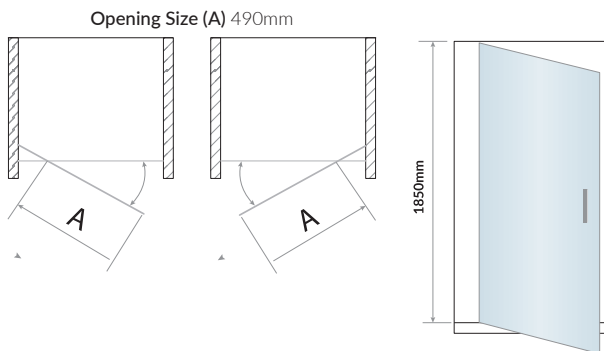

A6 PIVOT DOORS

760mm Wide Pivot Door

Product Code A6SHOWER018

Features

- 1850mm in height
- 6mm toughened safety glass
- Protective coating applied for easy cleaning
- Lifetime guarantee
- Large adjustment for out of true walls and easy installation
- High quality pivot mechanism
- 710 - 750mm adjustment

Product Certification

- Finish: Silver Anodize per EN12373-1
- Glass: Toughened to EN12150-1
- Rails: Aluminium Alloy 6063

Dimensions (measurements in mm)

Whilst we endeavour to ensure that the product information is accurate we accept no liability for any information given. All images are for illustration purposes only. Product images and specifications are subject to change. Measurements are in millimetres and are nominal.