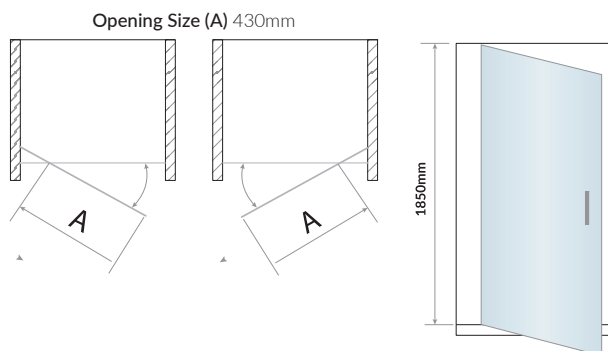

A6 PIVOT DOORS

700mm Wide Pivot Door

Product Code A6SHOWER017

Features

- 1850mm in height
- 6mm toughened safety glass
- Protective coating applied for easy cleaning
- Lifetime guarantee
- Large adjustment for out of true walls and easy installation
- High quality pivot mechanism
- 650 - 690mm adjustment

Product Certification

- Finish: Silver Anodize per EN12373-1
- Glass: Toughened to EN12150-1
- Rails: Aluminium Alloy 6063

Dimensions (measurements in mm)

Whilst we endeavour to ensure that the product information is accurate we accept no liability for any information given. All images are for illustration purposes only. Product images and specifications are subject to change. Measurements are in millimetres and are nominal.