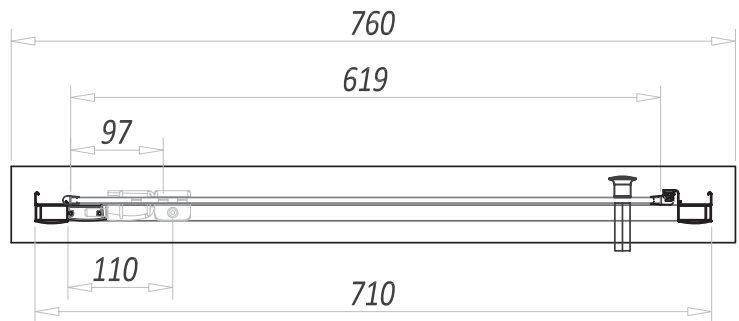

A6 PIVOT DOORS

760mm Wide Pivot Door

Product Code A6SHOWER018

Features

- 1850mm in height
- 6mm toughened safety glass
- Protective coating applied for easy cleaning
- Lifetime guarantee
- Large adjustment for out of true walls and easy installation
- High quality pivot mechanism
- 710 - 750mm adjustment

Product Certification

- Finish: Silver Anodize per EN12373-1
- Glass: Toughened to EN12150-1
- Rails: Aluminium Alloy 6063

Dimensions (measurements in mm)

Whilst we endeavour to ensure that the product information is accurate we accept no liability for any information given. All images are for illustration purposes only. Product images and specifications are subject to change. Measurements are in millimetres and are nominal.