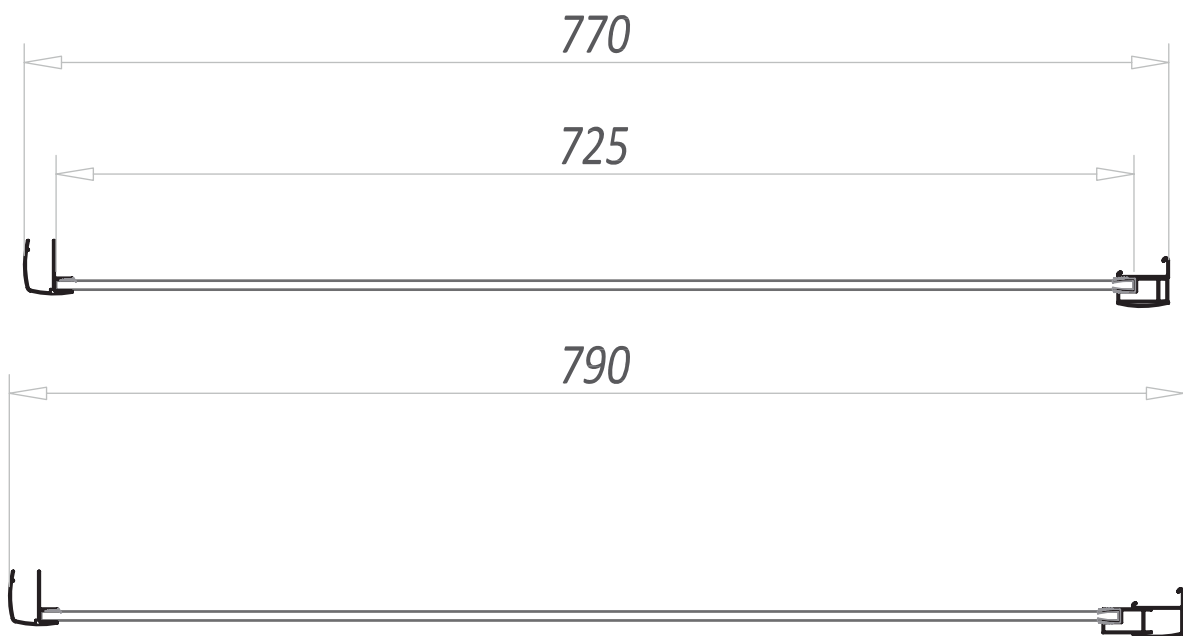

A6 PIVOT DOORS

800mm Wide Side Panel

Product Code A6SHOWER027

Features

- 1850mm in height
- 6mm toughened safety glass
- Protective coating applied for easy cleaning
- Lifetime guarantee
- Large adjustment for out of true walls and easy installation
- High quality pivot mechanism

Product Certification

- Finish: Silver Anodize per EN12373-1
- Glass: Toughened to EN12150-1
- Rails: Aluminium Alloy 6063

Dimensions
(measurements in mm)