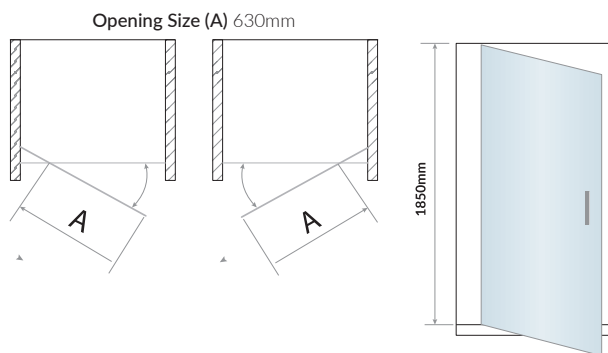

A6 PIVOT DOORS

900mm Wide Pivot Door

Product Code A6SHOWER020

Features

- 1850mm in height
- 6mm toughened safety glass
- Protective coating applied for easy cleaning
- Lifetime guarantee
- Large adjustment for out of true walls and easy installation
- High quality pivot mechanism
- 850 - 890mm adjustment

Product Certification

- Finish: Silver Anodize per EN12373-1
- Glass: Toughened to EN12150-1
- Rails: Aluminium Alloy 6063

Dimensions (measurements in mm)

Whilst we endeavour to ensure that the product information is accurate we accept no liability for any information given. All images are for illustration purposes only. Product images and specifications are subject to change. Measurements are in millimetres and are nominal.