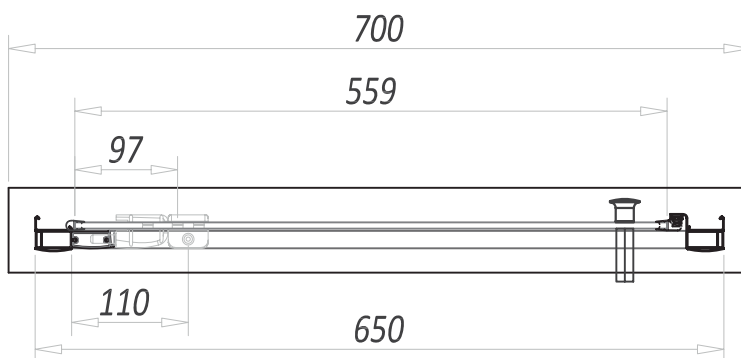

A6 PIVOT DOORS

700mm Wide Pivot Door

Product Code A6SHOWER017

Features

- 1850mm in height
- 6mm toughened safety glass
- Protective coating applied for easy cleaning
- Lifetime guarantee
- Large adjustment for out of true walls and easy installation
- High quality pivot mechanism
- 650 - 690mm adjustment

Product Certification

- Finish: Silver Anodize per EN12373-1
- Glass: Toughened to EN12150-1
- Rails: Aluminium Alloy 6063

Dimensions (measurements in mm)

Whilst we endeavour to ensure that the product information is accurate we accept no liability for any information given. All images are for illustration purposes only. Product images and specifications are subject to change. Measurements are in millimetres and are nominal.