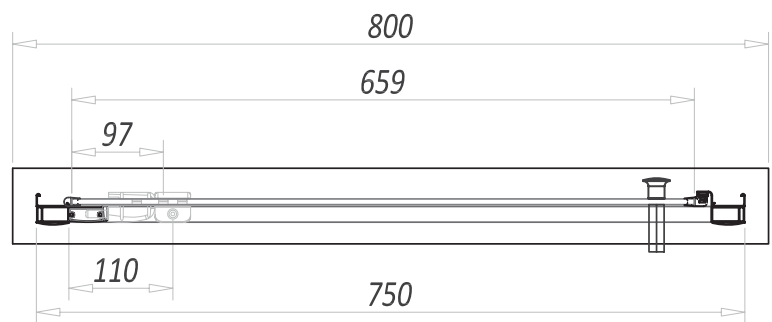

A6 PIVOT DOORS

800mm Wide Sliding Door

Product Code A6SHOWER019

Features

- 1850mm in height
- 6mm toughened safety glass
- Protective coating applied for easy cleaning
- Lifetime guarantee
- Large adjustment for out of true walls and easy installation
- High quality pivot mechanism
- 750 - 790mm adjustment

Product Certification

- Finish: Silver Anodize per EN12373-1
- Glass: Toughened to EN12150-1
- Rails: Aluminium Alloy 6063

Dimensions (measurements in mm)

Whilst we endeavour to ensure that the product information is accurate we accept no liability for any information given. All images are for illustration purposes only. Product images and specifications are subject to change. Measurements are in millimetres and are nominal.