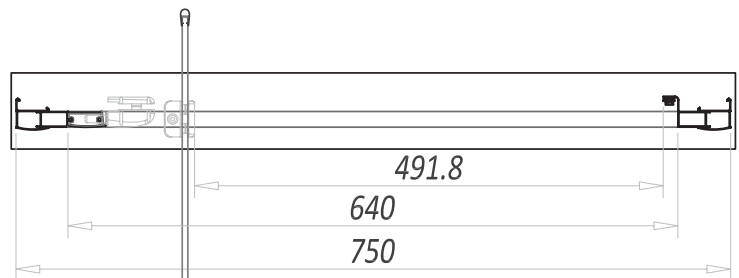

A6 PIVOT DOORS

760mm Wide Pivot Door

Product Code A6SHOWER018

Features

- 1850mm in height
- 6mm toughened safety glass
- Protective coating applied for easy cleaning
- Lifetime guarantee
- Large adjustment for out of true walls and easy installation
- High quality pivot mechanism
- 710 - 750mm adjustment

Product Certification

- Finish: Silver Anodize per EN12373-1
- Glass: Toughened to EN12150-1
- Rails: Aluminium Alloy 6063

Dimensions (measurements in mm)

Whilst we endeavour to ensure that the product information is accurate we accept no liability for any information given. All images are for illustration purposes only. Product images and specifications are subject to change. Measurements are in millimetres and are nominal.