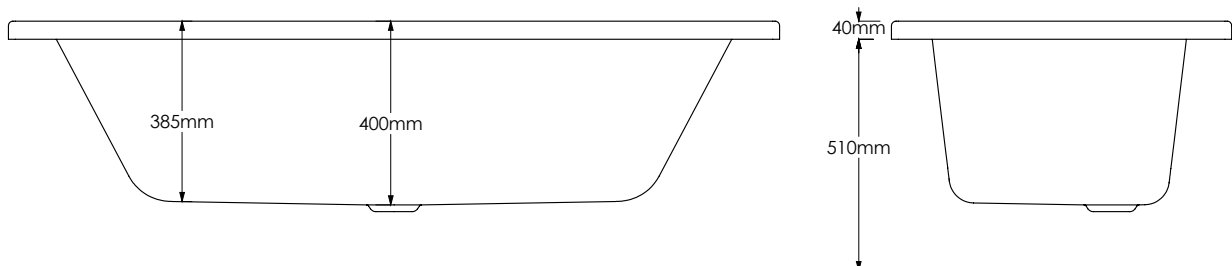

SOLARNA DOUBLE ENDED

1700 x 700mm

Product Code SOLARNA17X7DE

Features

- Made in the UK by Europe's largest bath manufacturer
- Lifetime guarantee
- Made from the highest quality Lucite acrylic
- Fully encapsulated baseboards
- 4mm thickness
- 190 litre capacity

Approximate water capacities in litres.
All estimated up to the overflow

Dimensions (measurements in mm)

Whilst we endeavour to ensure that the product information is accurate we accept no liability for any information given.
All images are for illustration purposes only. Product images and specifications are subject to change. Measurements are in millimetres and are nominal.

SOLARNA DOUBLE ENDED

1700 x 750mm

Product Code SOLARNA17X75DE

Features

- Made in the UK by Europe's largest bath manufacturer
- Lifetime guarantee
- Made from the highest quality Lucite acrylic
- Fully encapsulated baseboards
- 4mm thickness
- 209 litre capacity

SOLARNA DOUBLE ENDED

1800 x 800mm

Product Code SOLARNA18X8DE

Features

- Made in the UK by Europe's largest bath manufacturer
- Lifetime guarantee
- Made from the highest quality Lucite acrylic
- Fully encapsulated baseboards
- 4mm thickness
- 238 litre capacity