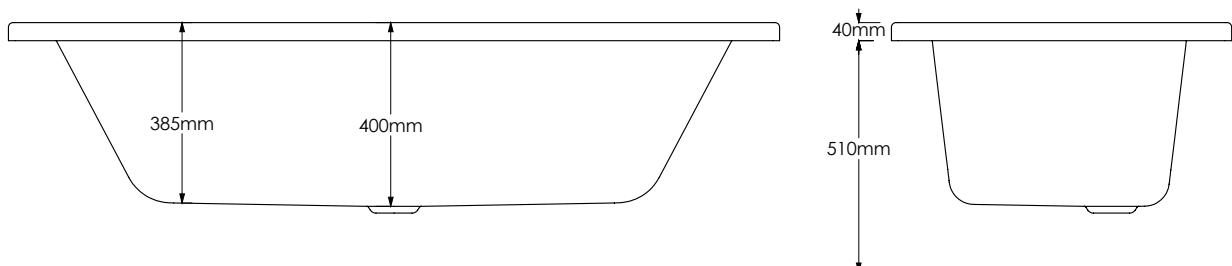

SOLARNA DOUBLE ENDED

1700 x 750mm

Product Code SOLARNA17X75DE

Features

- Made in the UK by Europe's largest bath manufacturer
- Lifetime guarantee
- Made from the highest quality Lucite acrylic
- Fully encapsulated baseboards
- 4mm thickness
- 209 litre capacity

Approximate water capacities in litres.
All estimated up to the overflow

Dimensions (measurements in mm)

Whilst we endeavour to ensure that the product information is accurate we accept no liability for any information given.
All images are for illustration purposes only. Product images and specifications are subject to change. Measurements are in millimetres and are nominal.

SOLARNA DOUBLE ENDED

1800 x 800mm

Product Code SOLARNA18X8DE

Features

- Made in the UK by Europe's largest bath manufacturer
- Lifetime guarantee
- Made from the highest quality Lucite acrylic
- Fully encapsulated baseboards
- 4mm thickness
- 238 litre capacity