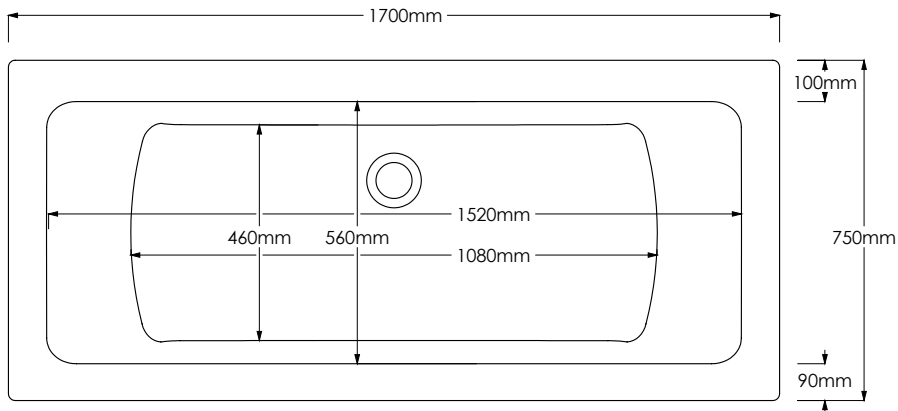

Approximate water capacities in litres.
All estimated up to the overflow

Dimensions (measurements in mm)

Whilst we endeavour to ensure that the product information is accurate we accept no liability for any information given.
All images are for illustration purposes only. Product images and specifications are subject to change. Measurements are in millimetres and are nominal.

SOLARNA DOUBLE ENDED

1700 x 750mm

Product Code SOLARNA17X75DE

Features

- Made in the UK by Europe's largest bath manufacturer
- Lifetime guarantee
- Made from the highest quality Lucite acrylic
- Fully encapsulated baseboards
- 4mm thickness
- 209 litre capacity