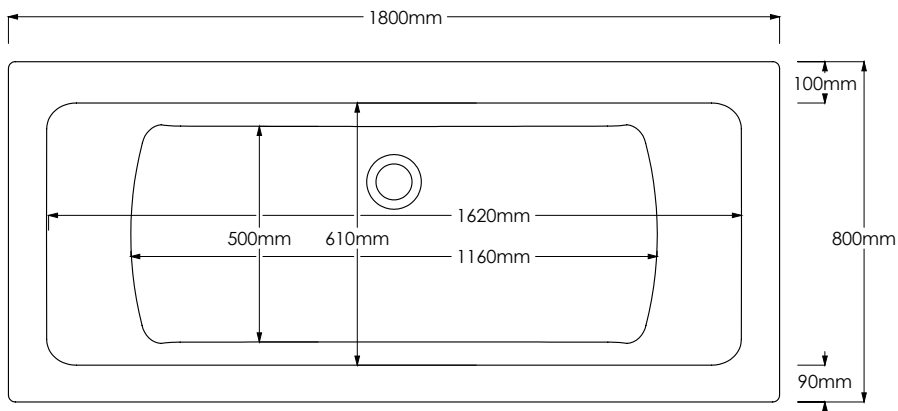

SOLARNA DOUBLE ENDED

1700 x 750mm

Product Code SOLARNA17X75DE

Features

- Made in the UK by Europe's largest bath manufacturer
- Lifetime guarantee
- Made from the highest quality Lucite acrylic
- Fully encapsulated baseboards
- 4mm thickness
- 209 litre capacity

Approximate water capacities in litres.
All estimated up to the overflow

Dimensions (measurements in mm)

Whilst we endeavour to ensure that the product information is accurate we accept no liability for any information given.
All images are for illustration purposes only. Product images and specifications are subject to change. Measurements are in millimetres and are nominal.

SOLARNA DOUBLE ENDED

1800 x 800mm

Product Code SOLARNA18X8DE

Features

- Made in the UK by Europe's largest bath manufacturer
- Lifetime guarantee
- Made from the highest quality Lucite acrylic
- Fully encapsulated baseboards
- 4mm thickness
- 238 litre capacity