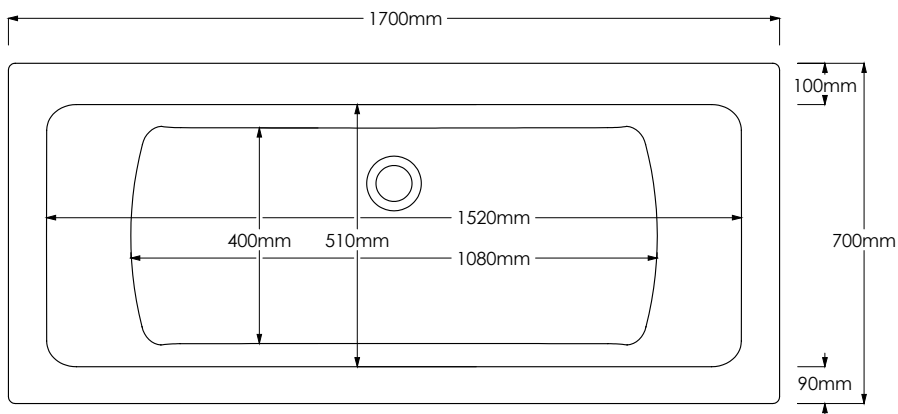

SOLARNA DOUBLE ENDED

1700 x 700mm

Product Code SOLARNA17X7DE

Features

- Made in the UK by Europe's largest bath manufacturer
- Lifetime guarantee
- Made from the highest quality Lucite acrylic
- Fully encapsulated baseboards
- 4mm thickness
- 190 litre capacity

Approximate water capacities in litres.
All estimated up to the overflow

Dimensions (measurements in mm)

Whilst we endeavour to ensure that the product information is accurate we accept no liability for any information given.
All images are for illustration purposes only. Product images and specifications are subject to change. Measurements are in millimetres and are nominal.

SOLARNA DOUBLE ENDED

1700 x 750mm

Product Code SOLARNA17X75DE

Features

- Made in the UK by Europe's largest bath manufacturer
- Lifetime guarantee
- Made from the highest quality Lucite acrylic
- Fully encapsulated baseboards
- 4mm thickness
- 209 litre capacity