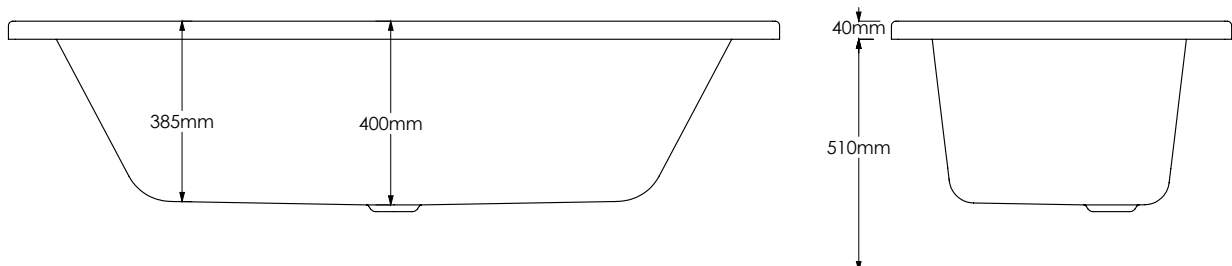

SOLARNA DOUBLE ENDED

1700 x 700mm

Product Code SOLARNA17X7DE

Features

- Made in the UK by Europe's largest bath manufacturer
- Lifetime guarantee
- Made from the highest quality Lucite acrylic
- Fully encapsulated baseboards
- 4mm thickness
- 190 litre capacity

SOLARNA DOUBLE ENDED

1700 x 750mm

Product Code SOLARNA17X75DE

Features

- Made in the UK by Europe's largest bath manufacturer
- Lifetime guarantee
- Made from the highest quality Lucite acrylic
- Fully encapsulated baseboards
- 4mm thickness
- 209 litre capacity

Approximate water capacities in litres.
All estimated up to the overflow

Dimensions (measurements in mm)

Whilst we endeavour to ensure that the product information is accurate we accept no liability for any information given.
All images are for illustration purposes only. Product images and specifications are subject to change. Measurements are in millimetres and are nominal.

SOLARNA DOUBLE ENDED

1800 x 800mm

Product Code SOLARNA18X8DE

Features

- Made in the UK by Europe's largest bath manufacturer
- Lifetime guarantee
- Made from the highest quality Lucite acrylic
- Fully encapsulated baseboards
- 4mm thickness
- 238 litre capacity