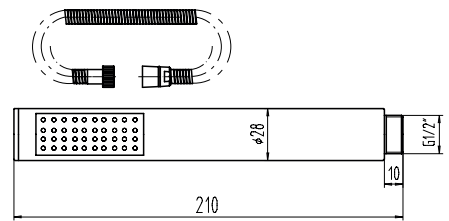

## Bath Shower Mixer

Product Code RENO203

Dimensions  
(measurements in mm)

**Operating Pressure**

- 0.5 Bar

**Features**

- Chrome Finish
- Provided with shower kit and wall bracket

Flow Rates					
System Pressure (bar)	0.2	0.5	1	2	3
Flow Rate (L/min)	7.5	13.2	19.3	24.2	29.5

Whilst we endeavour to ensure that the product information is accurate we accept no liability for any information given. All images are for illustration purposes only. Product images and specifications are subject to change. Measurements are in millimetres and are nominal.