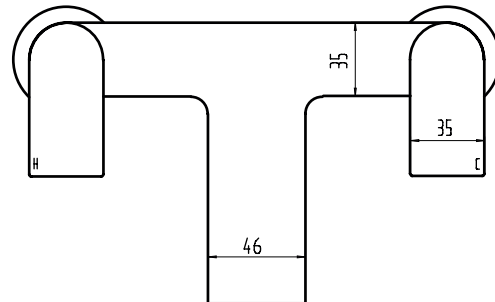

Flow Rates					
System Pressure (bar)	0.2	0.5	1	2	3
Flow Rate (L/min)	7.8	13.5	19.6	24.9	30.3