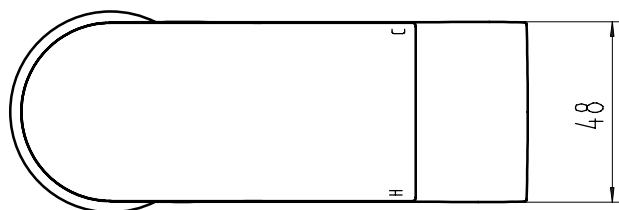

Dimensions (measurements in mm)

Flow Rates					
System Pressure (bar)	0.2	0.5	1	2	3
Flow Rate (L/min)	4.3	6.4	9.2	12.9	15.8