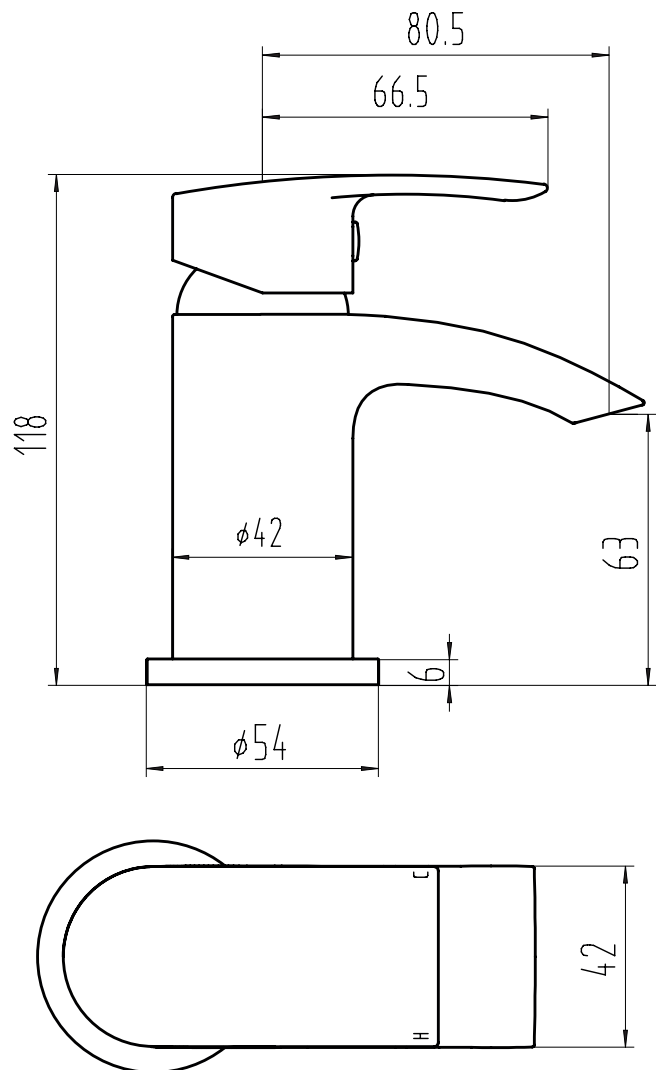

### Dimensions (measurements in mm)

Flow Rates					
System Pressure (bar)	0.2	0.5	1	2	3
Flow Rate (L/min)	4.3	6.4	9.2	12.9	15.8

### Dimensions (measurements in mm)

Flow Rates					
System Pressure (bar)	0.2	0.5	1	2	3
Flow Rate (L/min)	4.6	7.3	10.1	14.2	17.9

### Dimensions (measurements in mm)