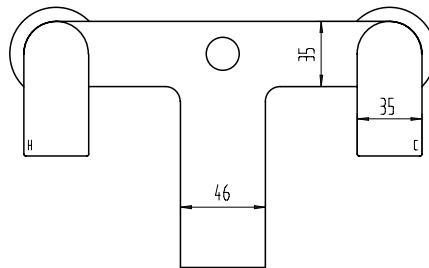

## Bath Shower Mixer

Product Code RENO203

Dimensions  
(measurements in mm)

**Operating Pressure**

- 0.5 Bar

**Features**

- Chrome Finish
- Provided with shower kit and wall bracket

Flow Rates					
System Pressure (bar)	0.2	0.5	1	2	3
Flow Rate (L/min)	7.5	13.2	19.3	24.2	29.5

Whilst we endeavour to ensure that the product information is accurate we accept no liability for any information given. All images are for illustration purposes only. Product images and specifications are subject to change. Measurements are in millimetres and are nominal.

### Dimensions (measurements in mm)