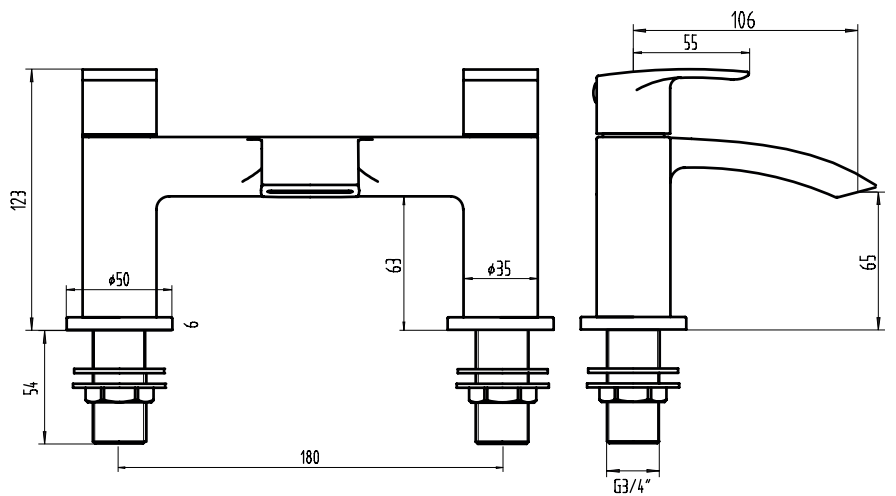

Operating Pressure

- 0.5 Bar

Features

- Chrome Finish