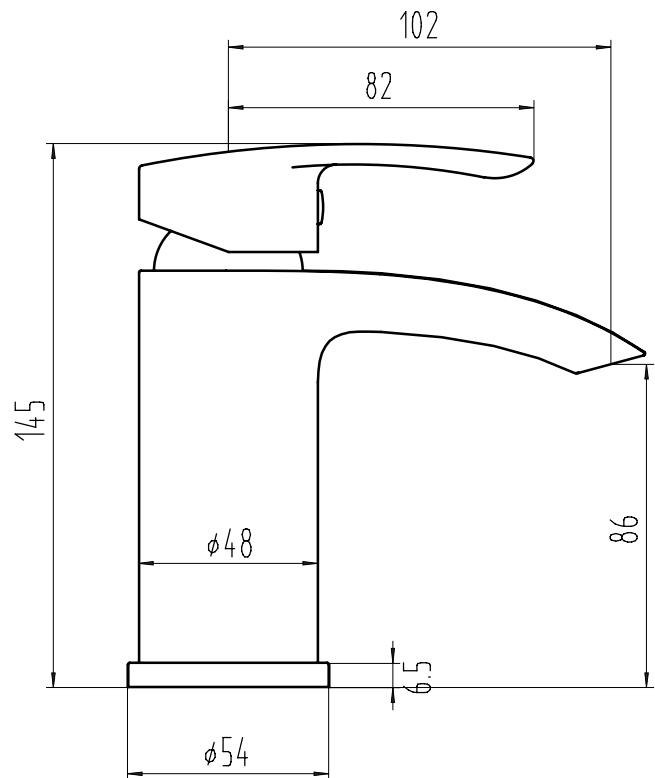

### Dimensions (measurements in mm)

Flow Rates					
System Pressure (bar)	0.2	0.5	1	2	3
Flow Rate (L/min)	4.3	6.4	9.2	12.9	15.8