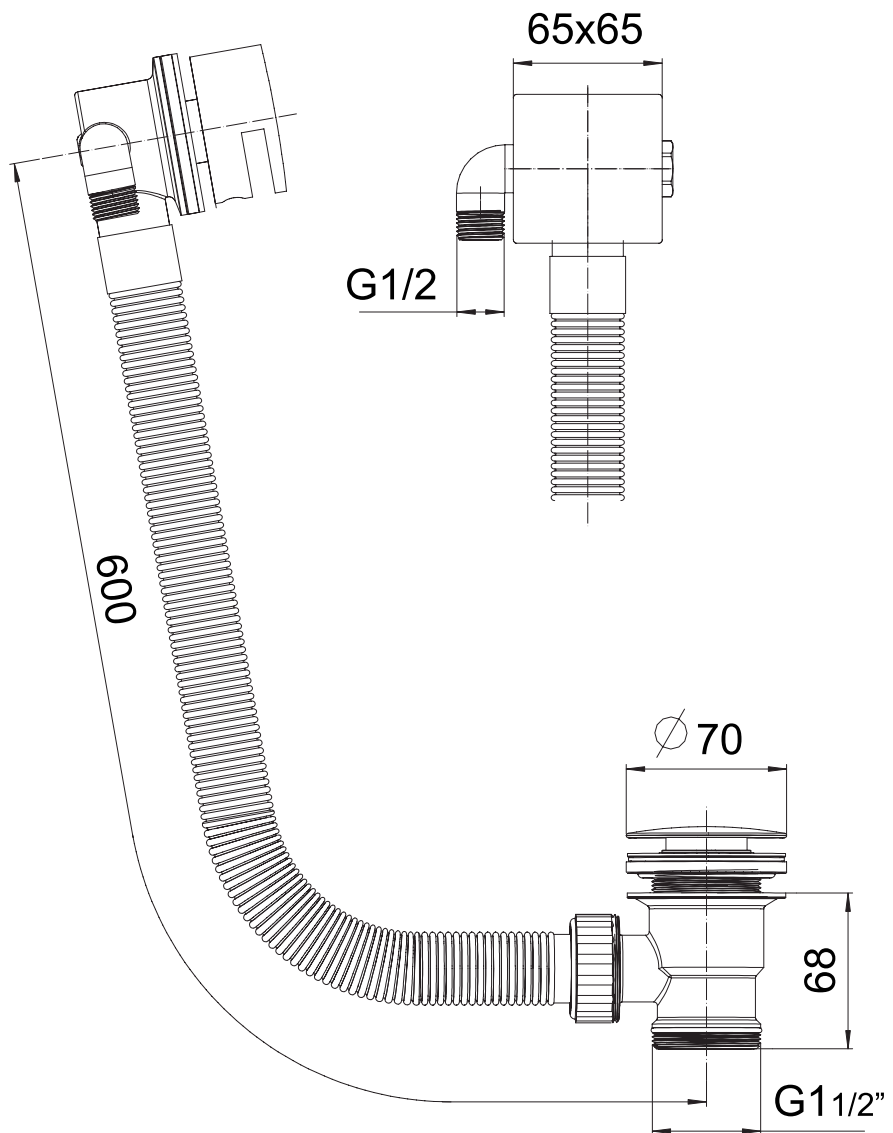

OVERFLOW FILLER BATH WASTE

Bath Filler

Product Code BATHFILL01

Features

- Sprung Waste
- Overflow

Dimensions
(measurements in mm)