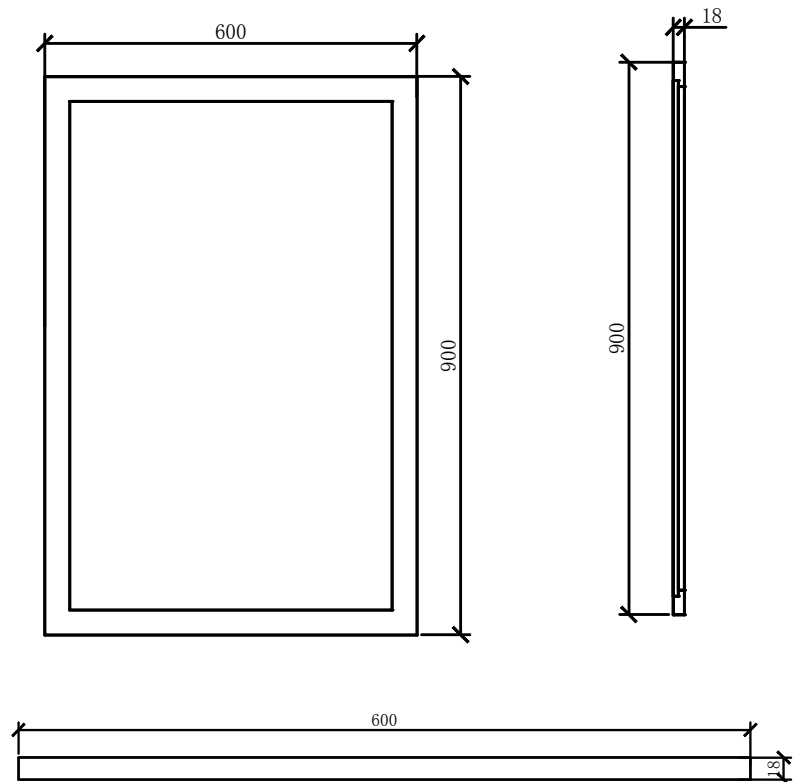

Dimensions (measurements in mm)

Features

- Modular design. Tailor the layout to suit your space
- 15mm solid carcass
- 18mm-thick fronts, doors, and tops
- Soft-close doors
- Ceramic basin
- 1 tap hole
- Choice of 3 satin finish colours

Whilst we endeavour to ensure that the product information is accurate we accept no liability for any information given. All images are for illustration purposes only. Product images and specifications are subject to change. Measurements are in millimetres and are nominal.

Charcoal Grey

Chalk White

Stone Grey

Dimensions (measurements in mm)

Features

- Modular design. Tailor the layout to suit your space
- 15mm solid carcass
- 18mm-thick fronts, doors, and tops
- Soft-close doors and drawers
- Choice of 3 satin finish colours

Dimensions
(measurements in mm)