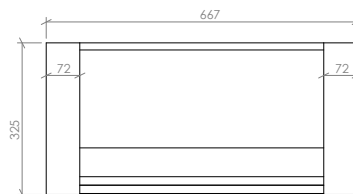

Dimensions (measurements in mm)

Features

- Modular design. Tailor the layout to suit your space
- 15mm solid carcass
- 18mm-thick fronts, doors, and tops
- Soft-close doors
- Ceramic basin
- 1 tap hole
- Choice of 3 satin finish colours

Whilst we endeavour to ensure that the product information is accurate we accept no liability for any information given. All images are for illustration purposes only. Product images and specifications are subject to change. Measurements are in millimetres and are nominal.

Charcoal Grey

Chalk White

Stone Grey

Dimensions (measurements in mm)

Features

- Modular design. Tailor the layout to suit your space
- 15mm solid carcass
- 18mm-thick fronts, doors, and tops
- Soft-close doors and drawers
- Choice of 3 satin finish colours

Dimensions
(measurements in mm)