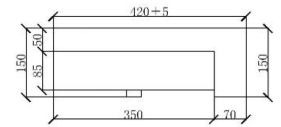

Dimensions (measurements in mm)

Features

- Modular design. Tailor the layout to suit your space
- 15mm solid carcass
- 18mm-thick fronts, doors, and tops
- Soft-close doors
- Ceramic basin
- 1 tap hole
- Choice of 3 satin finish colours

Whilst we endeavour to ensure that the product information is accurate we accept no liability for any information given. All images are for illustration purposes only. Product images and specifications are subject to change. Measurements are in millimetres and are nominal.

Charcoal Grey

Chalk White

Stone Grey

Dimensions (measurements in mm)

Features

- Modular design. Tailor the layout to suit your space
- 15mm solid carcass
- 18mm-thick fronts, doors, and tops
- Soft-close doors and drawers
- Choice of 3 satin finish colours

Dimensions
(measurements in mm)