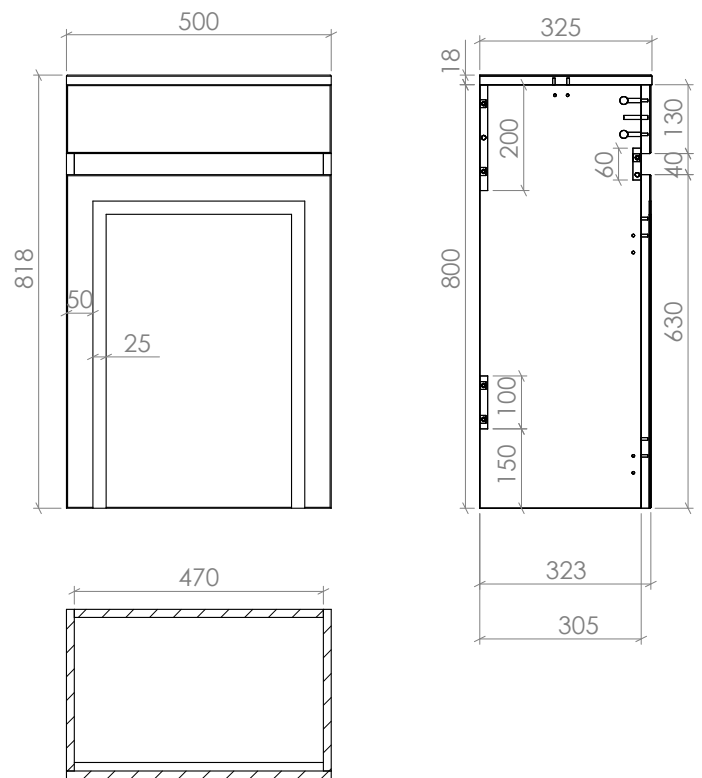

TRADITIONAL FURNITURE RANGE

WC Unit

Product Code TRADFURN005 / TRADFURN006 / TRADFURN007

Dimensions (measurements in mm)

Features

- Modular design. Tailor the layout to suit your space
- 15mm solid carcass
- 18mm-thick fronts, and tops
- Choice of 3 satin finish colours