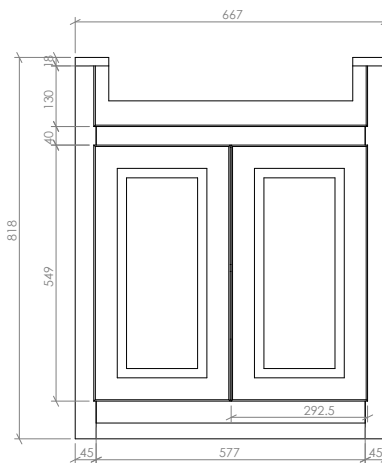

Dimensions (measurements in mm)

Features

- Modular design. Tailor the layout to suit your space
- 15mm solid carcass
- 18mm-thick fronts, doors, and tops
- Soft-close doors
- Ceramic basin
- 1 tap hole
- Choice of 3 satin finish colours

Charcoal Grey

Chalk White

Stone Grey

Dimensions (measurements in mm)

Features

- Modular design. Tailor the layout to suit your space
- 15mm solid carcass
- 18mm-thick fronts, doors, and tops
- Soft-close doors and drawers
- Choice of 3 satin finish colours

Dimensions
(measurements in mm)