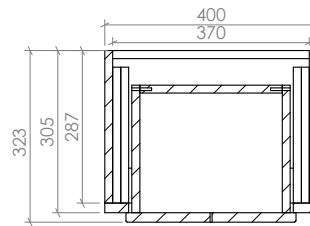

Charcoal Grey

Chalk White

Stone Grey

Dimensions (measurements in mm)

Features

- Modular design. Tailor the layout to suit your space
- 15mm solid carcass
- 18mm-thick fronts, doors, and tops
- Soft-close doors and drawers
- Choice of 3 satin finish colours

Dimensions
(measurements in mm)