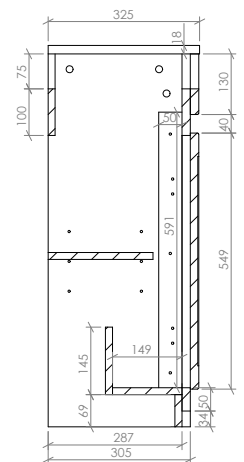

Dimensions (measurements in mm)

Features

- Modular design. Tailor the layout to suit your space
- 15mm solid carcass
- 18mm-thick fronts, doors, and tops
- Soft-close doors
- Ceramic basin
- 1 tap hole
- Choice of 3 satin finish colours

Whilst we endeavour to ensure that the product information is accurate we accept no liability for any information given. All images are for illustration purposes only. Product images and specifications are subject to change. Measurements are in millimetres and are nominal.

- Modular design. Tailor the layout to suit your space
- 15mm solid carcass
- 18mm-thick fronts, and tops
- Choice of 3 satin finish colours

TRADITIONAL FURNITURE RANGE

400 Side Cabinet

Product Code TRADFURN008 / TRADFURN009 / TRADFURN010

Dimensions
(measurements in mm)