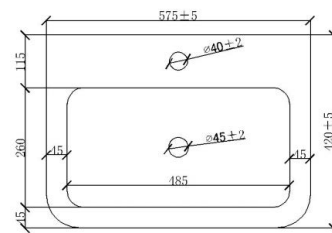

Dimensions (measurements in mm)

Features

- Modular design. Tailor the layout to suit your space
- 15mm solid carcass
- 18mm-thick fronts, doors, and tops
- Soft-close doors
- Ceramic basin
- 1 tap hole
- Choice of 3 satin finish colours

Whilst we endeavour to ensure that the product information is accurate we accept no liability for any information given. All images are for illustration purposes only. Product images and specifications are subject to change. Measurements are in millimetres and are nominal.

Charcoal Grey

Chalk White

Stone Grey

Dimensions (measurements in mm)

Features

- Modular design. Tailor the layout to suit your space
- 15mm solid carcass
- 18mm-thick fronts, doors, and tops
- Soft-close doors and drawers
- Choice of 3 satin finish colours

Dimensions
(measurements in mm)