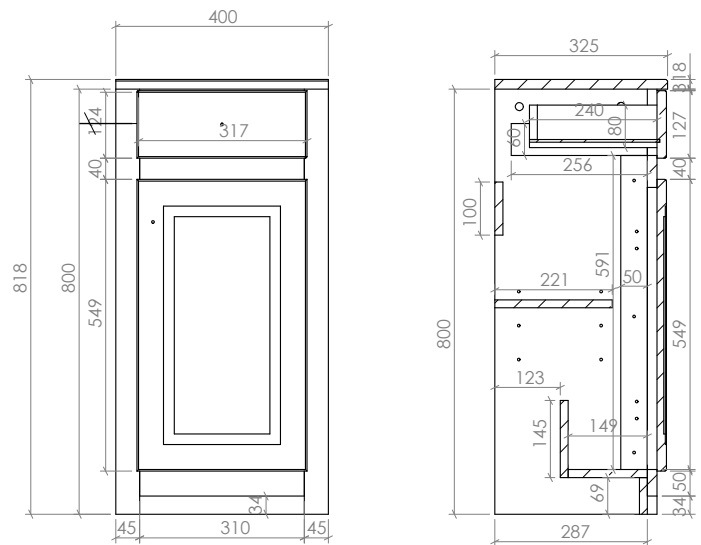

Dimensions (measurements in mm)

Features

- Modular design. Tailor the layout to suit your space
- 15mm solid carcass
- 18mm-thick fronts, doors, and tops
- Soft-close doors
- Ceramic basin
- 1 tap hole
- Choice of 3 satin finish colours

Whilst we endeavour to ensure that the product information is accurate we accept no liability for any information given. All images are for illustration purposes only. Product images and specifications are subject to change. Measurements are in millimetres and are nominal.

Charcoal Grey

Chalk White

Stone Grey

Dimensions (measurements in mm)

Features

- Modular design. Tailor the layout to suit your space
- 15mm solid carcass
- 18mm-thick fronts, doors, and tops
- Soft-close doors and drawers
- Choice of 3 satin finish colours

Dimensions
(measurements in mm)