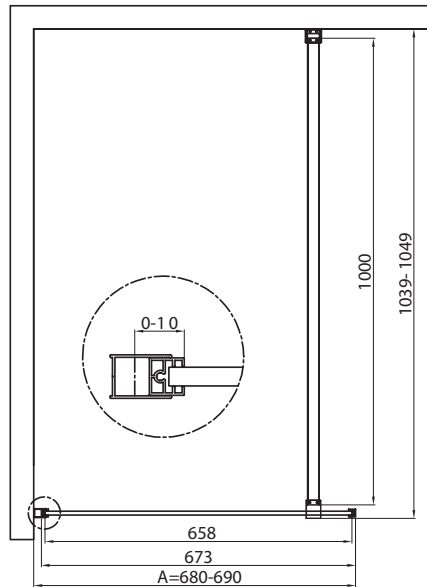

A8 SINGLE WETROOM PANELS WITH FLOOR TO CEILING POST

PRODUCT DATA SHEETS

A8 SINGLE WETROOM PANELS

A8 Wetroom Grid Panels

Product Code **A8PATTERN01 / A8PATTERN02 / A8PATTERN03 / A8PATTERN04 / A8PATTERN05 / A8PATTERNJOIN**

Features

- 1950mm in height
- 8mm thick toughened safety glass
- Black framed glass to match wall profile
- 16mm thick silkscreen printed black inner grid lines
- Acqua Shield glass treatment as standard
- Modern minimalist 1meter support arm included
- Can be installed onto a shower tray or a tiled wetroom floor
- 10mm adjustment in wall channel for out of true walls
- Lifetime guarantee

Two wetroom panels can simply combined to create a minimalist walk in design. using a joining piece (A8PATTERNJOIN).

Type	Size(mm)	Installation size(mm)	
		A	B
01	700	680~690	660
02	800	780~790	760
03	900	880~890	860
04	1000	980~990	960
05	1200	1180~1190	1160