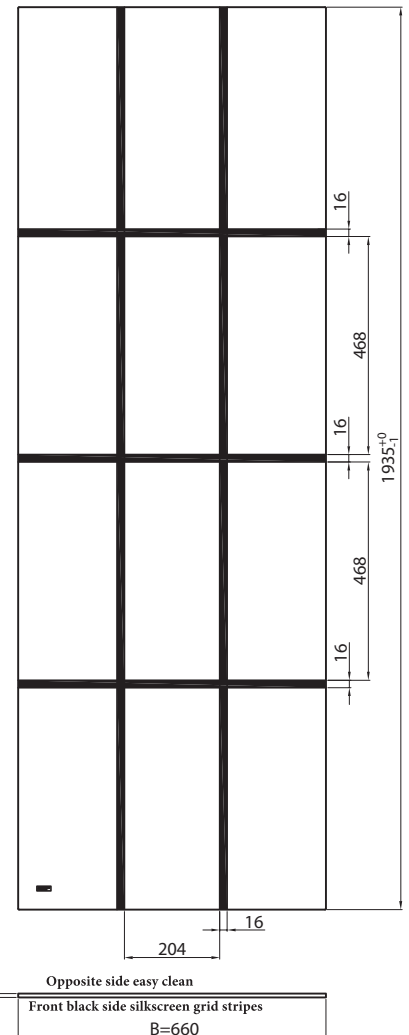

A8 SINGLE WETROOM PANELS WITH FLOOR TO CEILING POST

PRODUCT DATA SHEETS

A8 SINGLE WETROOM PANELS

A8 Wetroom Grid Panels

Product Code **A8PATTERN01 / A8PATTERN02 / A8PATTERN03 / A8PATTERN04 / A8PATTERN05 / A8PATTERNJOIN**

Features

- 1950mm in height
- 8mm thick toughened safety glass
- Black framed glass to match wall profile
- 16mm thick silkscreen printed black inner grid lines
- Acqua Shield glass treatment as standard
- Modern minimalist 1meter support arm included
- Can be installed onto a shower tray or a tiled wetroom floor
- 10mm adjustment in wall channel for out of true walls
- Lifetime guarantee

Two wetroom panels can simply combined to create a minimalist walk in design. using a joining piece (A8PATTERNJOIN).

Type	Size(mm)	Installation size(mm)	
		A	B
01	700	680~690	660
02	800	780~790	760
03	900	880~890	860
04	1000	980~990	960
05	1200	1180~1190	1160