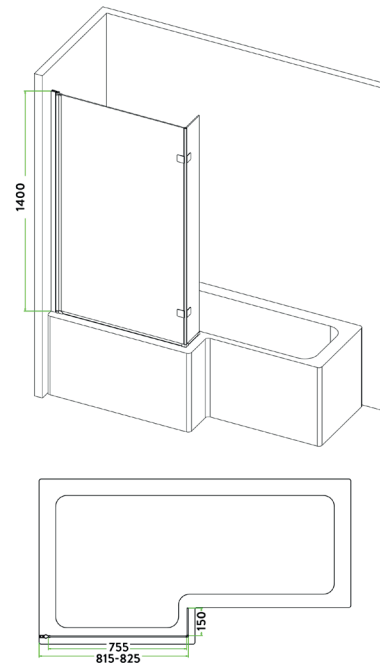

## Black L Shape Bath Screen

Product Code: BLACKSCREEN003

Product Name	BLACKSCREEN003
Product Description	L Shape Bath Screen Black
<b>Product Transportation</b>	
Barcode	5060766124285
Country of origin	CH
Commodity code	7610909095
<b>Product Measurements</b>	
Product Weight (KG)	21
Product Width (mm)	830
Product Height (mm)	1400
Product Depth (mm)	6
Product Length (mm)	0
<b>Primary Packed Measurements</b>	
Packaged Weight	23
Packed Length	1463
Packed Width	844
Packed Height	60
<b>Packaging Weights</b>	
Card (kg)	1.8
Paper (kg)	8
Wood (kg)	n/a
Plastic (kg)	0.161
Compliance DOP	HBDOC011, HBDOC012

<b>General Information</b>	
Construction Material	Aluminium, Glass
Installation type	Wall Mounted
Colour / Finish	Black, Clear glass
<b>Enclosure Attributes</b>	
Adjustment	815-825
Aqua-Shield (easy clean)	No
Hinge Type	Barrel
Door Type	N/a
Frame Type	Semi Framed
Glass Type	Clear
Radius	N/a
Entry Width	N/a
Door in swing (°)	90
Door Out Swing (°)	90
Enclosure Shape	L-Shaped
Glass Thickness (mm)	6
Profile Finish / Colour	Black
Profile Material	Aluminium

**SCUDO**  
BEAUTIFUL BATHROOMS

0330 124 7290

sales@scudo.co.uk - www.scudo.co.uk

Scudo is the trading name of Harrison Bathrooms Ltd. Whilst we endeavour to ensure that the product information is accurate we accept no liability for any information given. All images are for illustration purposes only. Product images and specification are subject to change. Measurements are in millimetres and are nominal.