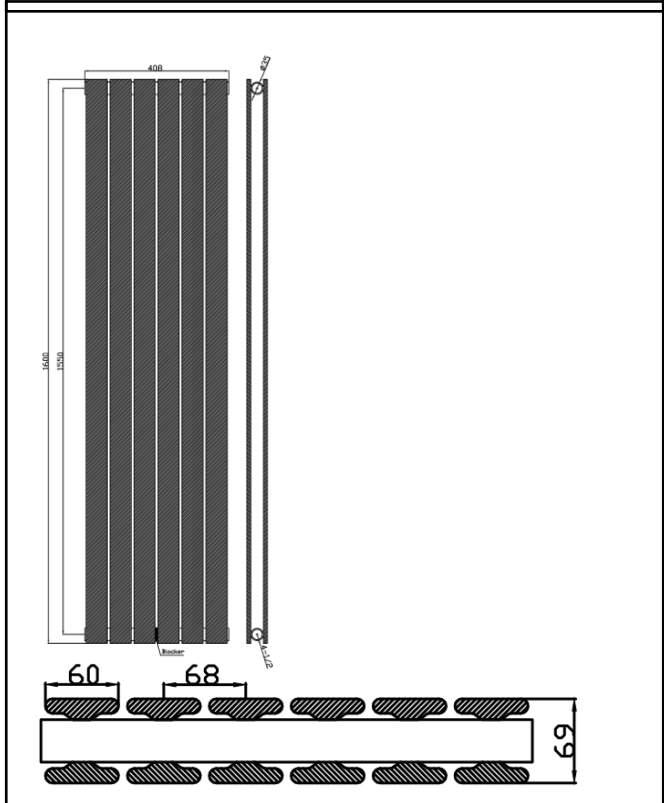

## Bravo Horizontal Single Anthracite

Product Code: BRAV60-41D-A

**SCUDO**  
BEAUTIFUL BATHROOMS

0330 124 7290

sales@scudo.co.uk www.scudo.co.uk

Scudo is the trading name of Harrison Bathrooms Ltd. Whilst we endeavor to ensure that the product information is accurate, we accept no liability for any information given. All images are for illustration purposes only. Product images and specification are subject to change. Measurements are in millimeters and are nominal.

Product Name	BRAV60-41D-A
Product Description	Bravo Designer radiator double 600x410mm Anthracite
Product Transportation	
Barcode	5060766129594
Country of origin	China
Commodity code	7322190000
Product Measurements	
Product Weight (KG)	12.050
Product Width (mm)	410
Product Height (mm)	600
Product Depth (mm)	69
Primary Packed Measurements	
Packaged Weight	13.11
Packed Length	660
Packed Width	480
Packed Height	140

General Information	
Construction Material	Mild Steel
Installation type	Wall Mounted
Colour / Finish	Textured Anthracite
Heating Attributes	
Bar Arrangement	6*2
Number of Bars	12
Radiator Diameter (Ø)	69
RAL Finish	7016
Bar Diameter (Ø)	60*12*R6
BTU @ 50°C	689
Thermal Output @ 50°C (WATT's)	689
Element installation compatible	NO
Water Content Volume	4.2
Max Projection (mm)	85 +/-3
Selected element must not exceed the maximum BTU / Watt output of the product Seek advice from a competent installer	
First Fix Dimensions	
Pipe Centers C1 (mm)	410 +RV
Pipe Centers C2 (mm)	51 +/-3

**Dimensions**  
(Measurements in mm)