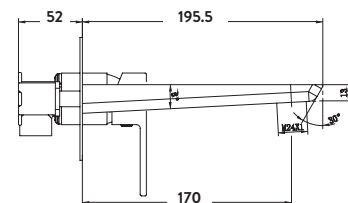

Product Measurements

Product Weight:	1.65kg
Product Width:	220mm
Product Height:	100mm
Product Depth:	N/A
Product Length:	195.5mm

Product Transportation

Barcode:	5060991200150
Country of Origin:	China
Comodity Code:	8481801190

Primary Packed Measurements

Packaged Weight:	2.38kg
Packaged Length:	260mm
Packaged Width:	145mm
Packaged Height:	135mm

Packaging Weight

Card:	0.104kg
Paper:	0kg
Wood:	0kg
Plastic:	0.002kg

General Information

Construction Material:	Brass
Installation Type:	Wall Mounted
Colour / Finish:	Chrome

Tap/Shower Attributes

Minimum Pressure:	0.5 bar
Maximum Pressure:	5 bar
Flexible Tails Included:	No
Tap Hole Required:	2
Handle Type:	Lever
Swivel Spout:	No
Inlet Connection:	1/2 BSP
Outlet Connection:	N/A
Tap Hole Diameter:	N/A
Tap Type Description:	Mono Mixer
Includes Waste:	No
Valve / Cartridge Type:	Single Lever Cartridges 35mm
Cartridge Spare Code:	N/A

Flow Rates

0.2bar (l/min)	5.3
0.5bar (l/min)	11.3
1bar (l/min)	15.7
2bar (l/min)	21.3
3bar (l/min)	26

Compliance DOP

HBD0C007 / HBD0C008

Dimensions
(measurements in mm)

LIFETIME GUARANTEE

We are confident in our products and we want our customer to be, we proudly give a lifetime guarantee on our taps and showers, further details can be found on our website