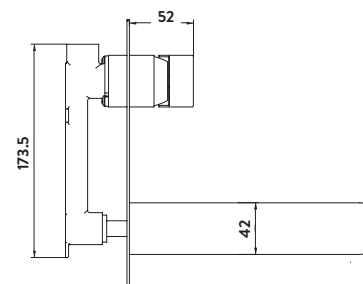

Product Measurements

Product Weight:	1.65kg
Product Width:	220mm
Product Height:	100mm
Product Depth:	N/A
Product Length:	195.5mm

Product Transportation

Barcode:	5060991200150
Country of Origin:	China
Comodity Code:	8481801190

Primary Packed Measurements

Packaged Weight:	2.38kg
Packaged Length:	260mm
Packaged Width:	145mm
Packaged Height:	135mm

Packaging Weight

Card:	0.104kg
Paper:	0kg
Wood:	0kg
Plastic:	0.002kg

General Information

Construction Material:	Brass
Installation Type:	Wall Mounted
Colour / Finish:	Chrome

Tap/Shower Attributes

Minimum Pressure:	0.5 bar
Maximum Pressure:	5 bar
Flexible Tails Included:	No
Tap Hole Required:	2
Handle Type:	Lever
Swivel Spout:	No
Inlet Connection:	1/2 BSP
Outlet Connection:	N/A
Tap Hole Diameter:	N/A
Tap Type Description:	Mono Mixer
Includes Waste:	No
Valve / Cartridge Type:	Single Lever Cartridges 35mm
Cartridge Spare Code:	N/A

Flow Rates

0.2bar (l/min)	5.3
0.5bar (l/min)	11.3
1bar (l/min)	15.7
2bar (l/min)	21.3
3bar (l/min)	26

Compliance DOP

HBD0C007 / HBD0C008

Dimensions
(measurements in mm)

LIFETIME GUARANTEE

We are confident in our products and we want our customer to be, we proudly give a lifetime guarantee on our taps and showers, further details can be found on our website