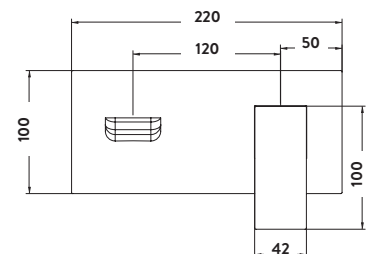

Product Measurements

Product Weight:	1.65kg
Product Width:	220mm
Product Height:	100mm
Product Depth:	N/A
Product Length:	195.5mm

Product Transportation

Barcode:	5060991200150
Country of Origin:	China
Comodity Code:	8481801190

Primary Packed Measurements

Packaged Weight:	2.38kg
Packaged Length:	260mm
Packaged Width:	145mm
Packaged Height:	135mm

Packaging Weight

Card:	0.104kg
Paper:	0kg
Wood:	0kg
Plastic:	0.002kg

General Information

Construction Material:	Brass
Installation Type:	Wall Mounted
Colour / Finish:	Chrome

Tap/Shower Attributes

Minimum Pressure:	0.5 bar
Maximum Pressure:	5 bar
Flexible Tails Included:	No
Tap Hole Required:	2
Handle Type:	Lever
Swivel Spout:	No
Inlet Connection:	1/2 BSP
Outlet Connection:	N/A
Tap Hole Diameter:	N/A
Tap Type Description:	Mono Mixer
Includes Waste:	No
Valve / Cartridge Type:	Single Lever Cartridges 35mm
Cartridge Spare Code:	N/A

Flow Rates

0.2bar (l/min)	5.3
0.5bar (l/min)	11.3
1bar (l/min)	15.7
2bar (l/min)	21.3
3bar (l/min)	26

Compliance DOP

HBD0C007 / HBD0C008

Dimensions
(measurements in mm)

LIFETIME GUARANTEE

We are confident in our products and we want our customer to be, we proudly give a lifetime guarantee on our taps and showers, further details can be found on our website