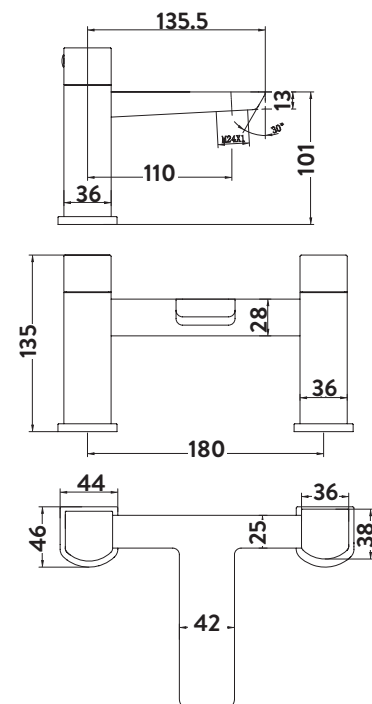

### Product Measurements

Product Weight:	2.05kg
Product Width:	225mm
Product Height:	135mm
Product Depth:	N/A
Product Length:	158mm

### Primary Packed Measurements

Packaged Weight:	2.05kg
Packaged Length:	240mm
Packaged Width:	200mm
Packaged Height:	165mm

### Tap/Shower Attributes

Minimum Pressure:	0.5 bar
Maximum Pressure:	5 bar
Flexible Tails Included:	No
Tap Hole Required:	2
Handle Type:	Knob
Swivel Spout:	No
Inlet Connection:	3/4 BSP
Outlet Connection:	N/A
Tap Hole Diameter:	32mm
Tap Type Description:	Manual Mixer
Includes Waste:	No
Valve / Cartridge Type	Quarter Turn Cartridge
Cartridge Spare Code	N/A

## Dimensions

(measurements in mm)