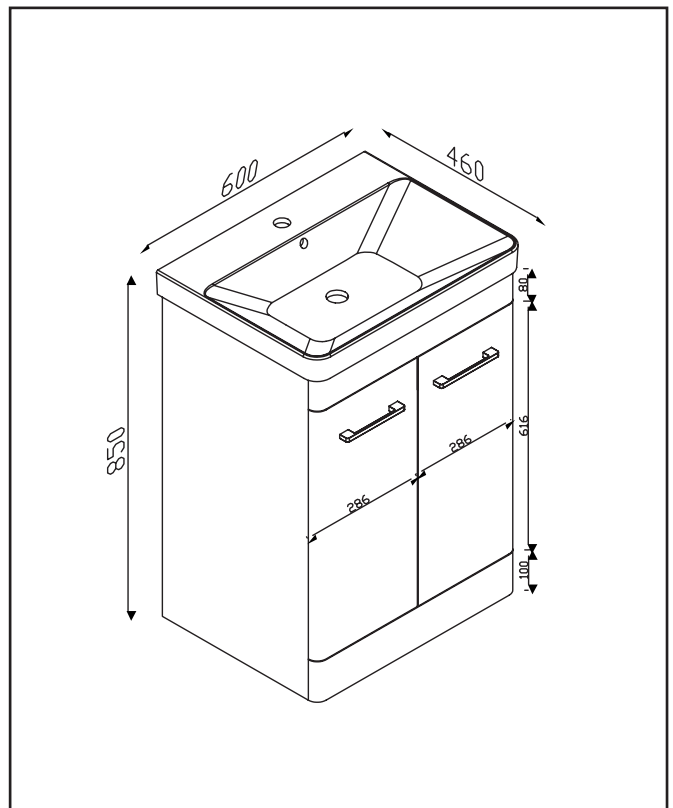

## Rossini Floorstanding 600 Unit Gloss White - **CABINET ONLY**

Product Code: ROSS001

0330 124 7290

sales@scudo.co.uk - www.scudo.co.uk

Scudo is the trading name of Harrison Bathrooms Ltd. Whilst we endeavour to ensure that the product information is accurate we accept no liability for any information given. All images are for illustration purposes only. Product images and specification are subject to change. Measurement are in millimetres and are nominal.

Product Measurements	
Product Weight:	26.3kg
Product Width:	572mm / 600mm inc basin
Product Height:	800mm
Product Depth:	443mm
Product Length:	N/A
Product Transportation	
Barcode:	5060500648138
Country of Origin:	Turkey
Comodity Code:	9403609000
Primary Packed Measurements	
Packaged Weight:	27.8kg
Packaged Length:	620mm
Packaged Width:	495mm
Packaged Height:	850mm
Packaging Weight	
Card:	1.3kg
Paper:	N/A
Wood:	N/A
Plastic:	0.508kg
General Information	
Construction Material:	Painted MDF
Installation Type:	Wall Mounted
Colour / Finish:	Gloss White
Furniture Attributes	
Supplied Fully Assembled:	Yes
Number of Drawer:	N/A
Number of Doors:	2
Soft Close Doors/Drawer:	Yes
Moisture Resistant:	Yes
Internal Shelves:	Yes
Door Opening Width:	572mm
Draw Opening Distance:	N/A
Advised Concealed Cistern:	N/A
False Draws:	N/A
Number of False Draws:	N/A
Reversible Doors:	N/A
Hinge Location:	BOTH
Compatible Furniture Code:	ROSS007 / ROSS008 / ROSS009
Compatible Basin Code:	DEEP600
Handles	
Handle Styles:	Horizontal Bars
Handle Finish:	Chrome
Handle Material:	Steel
Number of Handles:	2
Compliance DOP	
N/A	

**Dimensions**  
(measurements in mm)