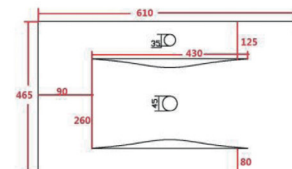

Product Measurements

Product Weight:	11kg
Product Width:	610mm
Product Height:	465mm
Product Depth:	170mm
Product Length:	N/A

Product Transportation

Barcode:	5060500641900
Country of Origin:	China
Comodity Code:	3922100000

Primary Packed Measurements

Packaged Weight:	12.7kg
Packaged Length:	625mm
Packaged Width:	485mm
Packaged Height:	170mm

Packaging Weight

Card:	1.2kg
Paper:	N/A
Wood:	N/A
Plastic:	0.004kg

General Information

Construction Material:	Ceramic
Installation Type:	Furniture Mounted
Colour / Finish:	White

Basin Attributes

Basin Type:	Furniture Mounted
Number of Tap Holes:	1
Compatible Tap Codes:	All Mono Mixers
Overflow:	Yes
Recommended Waste Type:	Slotted
Inner Bowl Width:	350
Inner Bowl Length:	280
Inner Bowl Depth:	125
Compatible Waste Part Code:	WASTE94 / WASTE88 WASTE92 / WASTE93 WASTE100 / BLACK094 BLACK098

Compliance DOP

HBDOC092 / HBDOC093

Dimensions

(measurements in mm)

LIFETIME GUARANTEE

We are confident in our products and we want our customer to be, we proudly give a lifetime guarantee on our taps and showers, further details can be found on our website