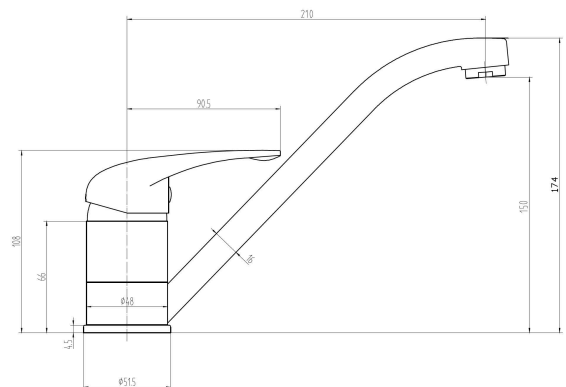

## Aruba Kitchen Tap

Product Code: KT34L

**SCUDO**  
BEAUTIFUL BATHROOMS

0330 124 7290

sales@scudo.co.uk - www.scudo.co.uk

Scudo is the trading name of Harrison Bathrooms Ltd. Whilst we endeavour to ensure that the product information is accurate we accept no liability for any information given. All images are for illustration purposes only. Product images and specification are subject to change. Measurement are in millimetres and are nominal.

Product Name	KT34L
Product Description	Aruba Kitchen Tap
<b>Product Transportation</b>	
Barcode	5060500640293
Country of origin	CH
Commodity code	8481801190
<b>Product Measurements</b>	
Product Weight (KG)	0.675
Product Width (mm)	51.5
Product Height (mm)	174
Product Depth (mm)	235
Product Length (mm)	260
<b>Primary Packed Measurements</b>	
Packaged Weight	0.8
Packed Length	30
Packed Width	13
Packed Height	6.5
<b>Packaging Weights</b>	
Card (kg)	0.06
Paper (kg)	0
Wood (kg)	0
Plastic (kg)	0
Compliance DOP	HBDOC007, HBDOC008

<b>General Information</b>	
Construction Material	Brass, Stainless Steel
Installation type	Deck Mounted
Colour / Finish	Chrome
<b>Tap / Shower Attributes</b>	
WRAS Approved	Yes
TMV Approved	No
Minimum Operating Pressure (bar)	0.1
Maximum Operating Pressure (bar)	5
Flexible Tails Included	Yes
Number of tap holes required	1
Handle Type	Lever
Swivel Spout	Yes
Inlet Connection	1/2" M10
Outlet Connection	N/a
Tap Hole Diameter (mm)	35
Tap Type description	Mono Mixer
Includes Waste	No
Valve / Cartridge Type	Single lever cartridges 35mm
Cartridge Spare code	T5302-08
<b>Flow Rates</b>	
0.2bar (l/min)	2.6
0.5bar (l/min)	4.2
1bar (l/min)	5.6
2bar (l/min)	7.6
3bar (l/min)	9.3

### Dimensions

(measurements in mm)