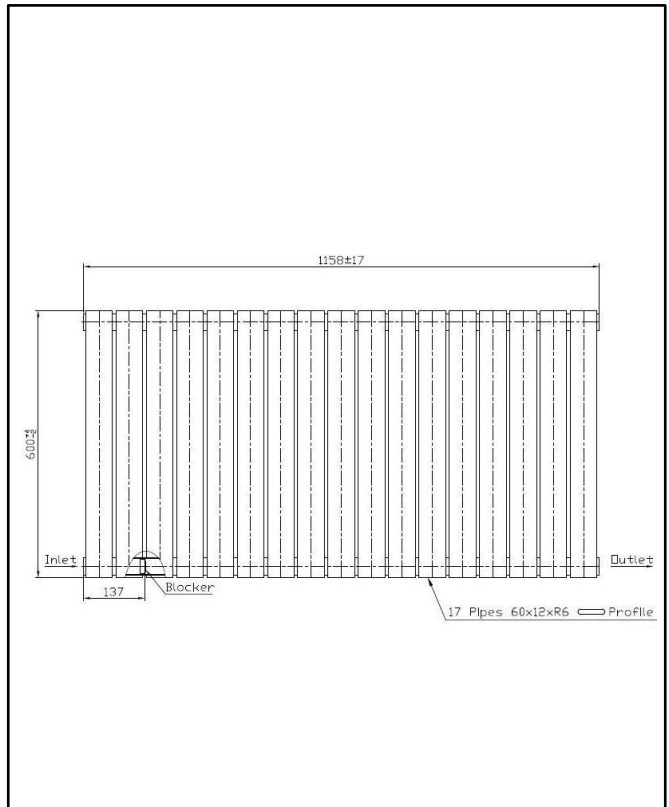

Product Name	BRAV60-75D-A
Product Description	Bravo Designer Radiator Double 600mm x 750mm Anthracite
<b>Product Transportation</b>	
Barcode	5060766129631
Country of origin	CN
Commodity code	7322190000
<b>Product Measurements</b>	
Product Weight (KG)	21.660
Product Width (mm)	750
Product Height (mm)	600
Product Depth (mm)	69
<b>Primary Packed Measurements</b>	
Packaged Weight	23.23
Packed Length	840
Packed Width	660
Packed Height	140

<b>General Information</b>	
Construction Material	Mild Steel
Installation type	Wall Mounted
Colour / Finish	Textured Anthracite
<b>Heating Attributes</b>	
Bar Arrangement	11*2
Number of Bars	22
Radiator Diameter (Ø)	69
RAL Finish	7016
Bar Diameter (Ø)	60*12*R6
BTU @ 50°C	1263
Thermal Output @ 50°C (WATT's)	1263
Element installation compatible	NO
Water Content Volume	7.7
Max Projection (mm)	85 +/-3
Selected element must not exceed the maximum BTU / Watt output of the product Seek advice from a competent installer	
<b>First Fix Dimensions</b>	
Pipe Centers C1 (mm)	750 +RV
Pipe Centers C2 (mm)	51 +/-3

## Dimensions

(Measurements in mm)