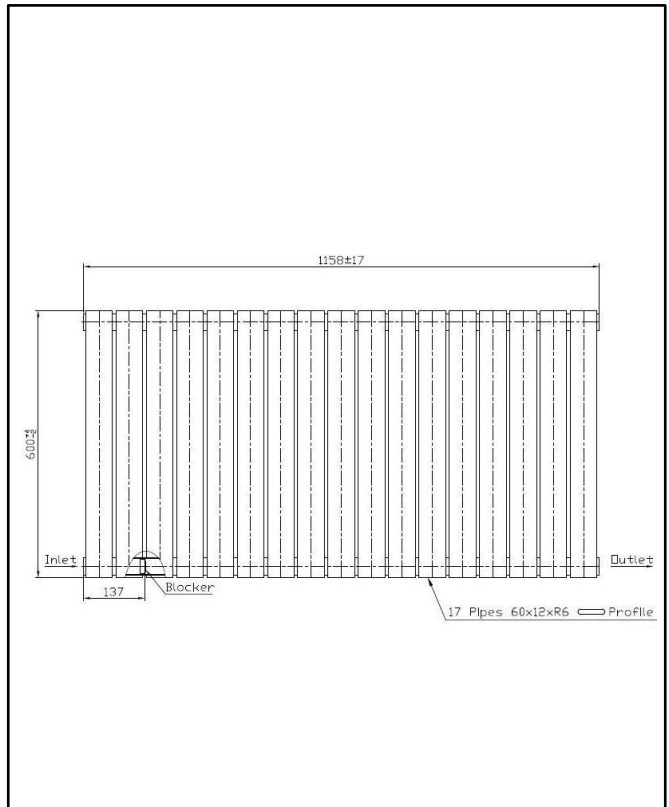

PRODUCT DATA SHEET

Bravo Designer Radiator Single Anthracite

Product Code: BRAV60-116S-A

SCUDO
BEAUTIFUL BATHROOMS

0330 124 7290

sales@scudo.co.uk www.scudo.co.uk

Scudo is the trading name of Harrison Bathrooms Ltd. Whilst we endeavor to ensure that the product information is accurate, we accept no liability for any information given. All images are for illustration purposes only. Product images and specification are subject to change. Measurements are in millimeters and are nominal.

Product Name	BRAV60-116S-A
Product Description	Bravo Designer Radiator Single 600mm x 1158mm Anthracite
Product Transportation	
Barcode	5060766129396
Country of origin	CN
Commodity code	7322190000
Product Measurements	
Product Weight (KG)	18.200
Product Width (mm)	886
Product Height (mm)	600
Product Depth (mm)	52
Primary Packed Measurements	
Packaged Weight	15.57
Packed Length	960
Packed Width	660
Packed Height	95

General Information	
Construction Material	Mild Steel
Installation type	Wall Mounted
Colour / Finish	Textured Anthracite
Heating Attributes	
Bar Arrangement	17
Number of Bars	17
Radiator Diameter (Ø)	52
RAL Finish	7016
Bar Diameter (Ø)	60*12*R6
BTU @ 50°C	3637
Thermal Output @ 50°C (WATT's)	1066
Element installation compatible	NO
Water Content Volume	7.0
Max Projection (mm)	84 +/-3
Selected element must not exceed the maximum BTU / Watt output of the product Seek advice from a competent installer	
First Fix Dimensions	
Pipe Centers C1 (mm)	1158 +RV
Pipe Centers C2 (mm)	51 +/-3