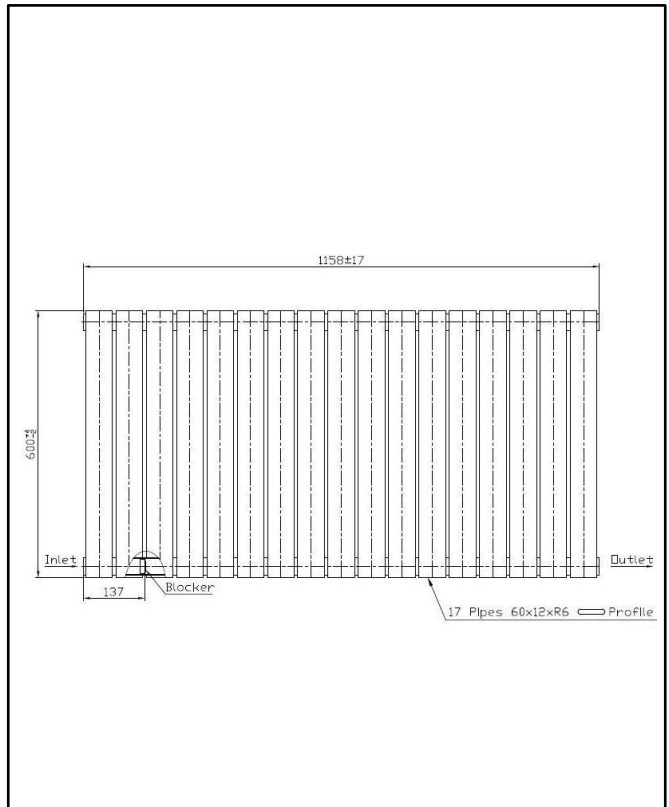

PRODUCT DATA SHEET

Bravo Designer Radiator Single Anthracite

Product Code: BRAV60-61S-A

SCUDO
BEAUTIFUL BATHROOMS

0330 124 7290

sales@scudo.co.uk www.scudo.co.uk

Scudo is the trading name of Harrison Bathrooms Ltd. Whilst we endeavor to ensure that the product information is accurate, we accept no liability for any information given. All images are for illustration purposes only. Product images and specification are subject to change. Measurements are in millimeters and are nominal.

Product Name	BRAV60-61S-A
Product Description	Bravo Designer Radiator Single 600mm x 614mm Anthracite
Product Transportation	
Barcode	5060766129495
Country of origin	CN
Commodity code	7322190000
Product Measurements	
Product Weight (KG)	9.880
Product Width (mm)	614
Product Height (mm)	600
Product Depth (mm)	52
Primary Packed Measurements	
Packaged Weight	11.00
Packed Length	660
Packed Width	660
Packed Height	95

General Information	
Construction Material	Mild Steel
Installation type	Wall Mounted
Colour / Finish	Textured Anthracite
Heating Attributes	
Bar Arrangement	9
Number of Bars	9
Radiator Diameter (Ø)	52
RAL Finish	7016
Bar Diameter (Ø)	60*12*R6
BTU @ 50°C	564
Thermal Output @ 50°C (WATT's)	564
Element installation compatible	NO
Water Content Volume	3.7
Max Projection (mm)	84 +/-3
Selected element must not exceed the maximum BTU / Watt output of the product Seek advice from a competent installer	
First Fix Dimensions	
Pipe Centers C1 (mm)	614 +RV
Pipe Centers C2 (mm)	51 +/-3