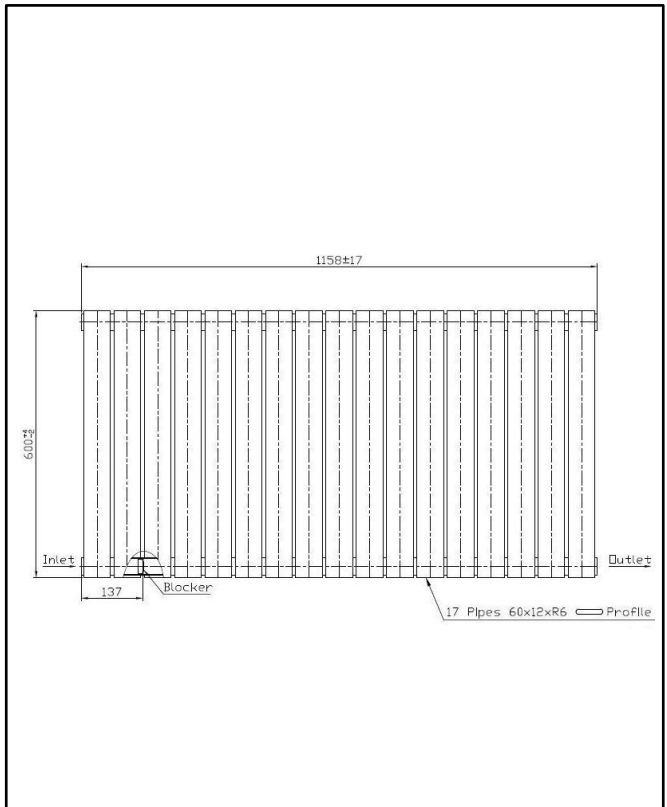

PRODUCT DATA SHEET

Bravo Designer Radiator Single White

Product Code: BRAV60-75S-W

SCUDO
BEAUTIFUL BATHROOMS

0330 124 7290

sales@scudo.co.uk www.scudo.co.uk

Scudo is the trading name of Harrison Bathrooms Ltd. Whilst we endeavor to ensure that the product information is accurate, we accept no liability for any information given. All images are for illustration purposes only. Product images and specification are subject to change. Measurements are in millimeters and are nominal.

Dimensions

(Measurements in mm)

Product Name	BRAV60-75S-W
Product Description	Bravo Designer Radiator Single 600mm x 750mm White
Product Transportation	
Barcode	5060766129525
Country of origin	CN
Commodity code	7322190000
Product Measurements	
Product Weight (KG)	11.960
Product Width (mm)	750
Product Height (mm)	600
Product Depth (mm)	52
Primary Packed Measurements	
Packaged Weight	13.32
Packed Length	840
Packed Width	660
Packed Height	95

General Information	
Construction Material	Mild Steel
Installation type	Wall Mounted
Colour / Finish	Textured White
Heating Attributes	
Bar Arrangement	11
Number of Bars	11
Radiator Diameter (Ø)	52
RAL Finish	9016
Bar Diameter (Ø)	60*12*R6
BTU @ 50°C	690
Thermal Output @ 50°C (WATT's)	690
Element installation compatible	NO
Water Content Volume	4.5
Max Projection (mm)	84 +/-3
Selected element must not exceed the maximum BTU / Watt output of the product Seek advice from a competent installer	
First Fix Dimensions	
Pipe Centers C1 (mm)	750 +RV
Pipe Centers C2 (mm)	51 +/-3