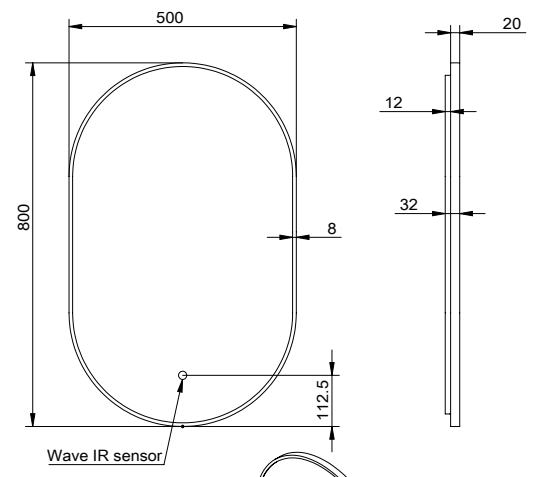

PRODUCT DATA SHEET

Tablet Mirror Brushed Brass Frame 500x800

Product Code: MIRROR012

SCUDO
BEAUTIFUL BATHROOMS

0330 124 7290

sales@scudo.co.uk - www.scudo.co.uk

Scudo is the trading name of Harrison Bathrooms Ltd. Whilst we endeavour to ensure that the product information is accurate we accept no liability for any information given. All images are for illustration purposes only. Product images and specification are subject to change. Measurement are in millimetres and are nominal.

Product Name	MIRROR012
Product Description	Tablet Mirror Brushed Brass Frame 500x800
Product Transportation	
Barcode	5060964936161
Country of origin	CH
Commodity code	7009920000
Product Measurements	
Product Weight (KG)	XXX
Product Width (mm)	500
Product Height (mm)	800
Product Depth (mm)	32
Product Length (mm)	0
Primary Packed Measurements	
Packaged Weight	XXX
Packed Length	XXX
Packed Width	XXX
Packed Height	XXX

General Information	
Construction Material	Aluminum / Mirror Glass / PMMA (plastic)
Installation type	Wall Mounted
Colour / Finish	Brushed Brass/Mirror

Mirror Attributes	
Bulb Watts	30.8
Bulb Type	LED
Voltage	230
Switch Type	INFRARED
Shaving Socket	NO
Demister	YES
Clock	NO
Hang Type	LANDSCAPE/PORTRAIT
Light Colour	COOL/WARM WHITE
Lumens	2100
Light Temperature	2700/6500K
Dimmable	YES
Energy Rating	F
Internal Shelves	NO
Down Light	NO
Bluetooth Speaker	NO
IP Rating	IP44